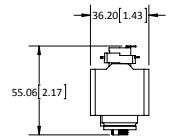

(10) 120V ADAPTER FOR P-TRACK FIXTURE

(20) FIT SYSTEM

(25) 120V RETRO-FIT ADAPTER FOR H-TRACK FIXTURE

NOTE: DIMENSIONS ARE IN MILLIMETERS [INCHES]

(26) 120V RETRO-FIT ADAPTER FOR J-TRACK FIXTURE

(27) H-TRACK ADAPTER