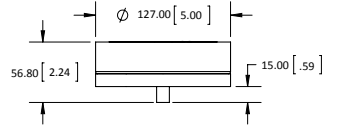

(28) J-TRACK ADAPTER

(29) HOUSING ADAPTER FOR P-TRACK

(40) LOW VOLTAGE MONORAIL SYSTEM

(42) CABLE SYSTEM - 6.00" WIDTH

(43) CABLE SYSTEM - 2.75" WIDTH

(E1) MONOPOINT 5" CANOPY W/ 120V TO 12V TRANSFORMER

(E2) MONOPOINT 5" CANOPY W/ 277V TO 12V TRANSFORMER