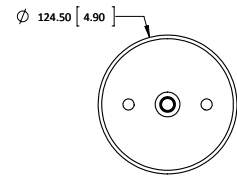

(P1) MONOPOINT DIA. 0.7" W/ THREADED NIPPLE MOUNTING

(P2) MONOPOINT DIA. 1.6" W/ THREADED NIPPLE MOUNTING

(P3) MONOPOINT DIA. 1.6" W/ SCREW/ANCHOR MOUNTING

(P4) 5" DIRECT MOUNT SQUARE COVER PLATE

(P5) MONOPOINT 5" JBOX PLATE