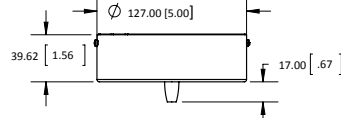

(E4) MONOPOINT 5" CANOPY W/ &+V BALLAST OR LED 277V/12V TRANSFORMER