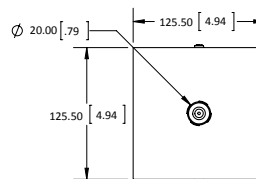

(P1) MONOPOINT DIA. 0.7" W/ THREADED NIPPLE MOUNTING

(P2) MONOPOINT DIA. 1.6" W/ THREADED NIPPLE MOUNTING

(P3) MONOPOINT DIA. 1.6" W/ SCREW/ANCHOR MOUNTING

(P4) 5" DIRECT MOUNT SQUARE COVER PLATE

(P5) MONOPOINT 5" JBOX PLATE