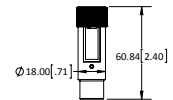

(40) LOW VOLTAGE MONORAIL SYSTEM