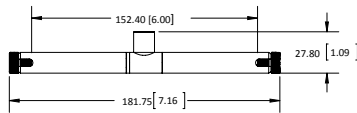

(42) CABLE SYSTEM - 6.00" WIDTH