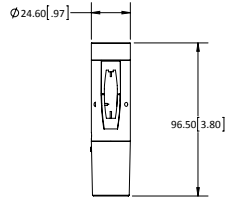

SYSTEM CODE:	LUMEN STYLES:	FINISH COLORS:
(10) 120V ADAPTER FOR P-TRACK FIXTURE	HD/11	BK/SV/WH
(20) FIT SYSTEM	Not Available	Not Available
(25) 120V RETRO-FIT ADAPTER FOR H-TRACK FIXTURE	Not Available	Not Available
(26) 120V RETRO-FIT ADAPTER FOR J-TRACK FIXTURE	Not Available	Not Available
(27) H-TRACK RETRO FIT ADAPTER	Not Available	Not Available
(28) J-TRACK RETRO FIT ADAPTER	Not Available	Not Available
(29) HOUSING ADAPTER FOR P-TRACK	Not Available	Not Available
(40) LOW VOLTAGE MONORAIL SYSTEM	Not Available	Not Available
(42) CABLE SYSTEM - 6" WIDTH	Not Available	Not Available
(43) CABLE SYSTEM - 2.75" WIDTH	Not Available	Not Available
(E1) MONOPOINT 5" CANOPY W/ 120V TO 12V TRANSFORMER	Not Available	Not Available
(E2) MONOPOINT 5" CANOPY W/ 277V TO 12V TRANSFORMER	Not Available	Not Available
(E3) MONOPOINT 5" CANOPY W/ 120V BALLAST OR LED 120V/12V TRANSFORMER	Not Available	Not Available
(E4) MONOPOINT 5" CANOPY W/ 277V BALLAST OR LED 277V/12V TRANSFORMER	Not Available	Not Available
(E5) MONOPOINT 5.5" CANOPY W/ DIMMABLE 120V~277V BALLAST	Not Available	Not Available
(E6) MONOPOINT 5.5" CANOPY W/ CONSTANT CURRENT DRIVER	Not Available	Not Available
(M1-M7) MULTIPOINT	Not Available	Not Available
(P1) MONOPOINT DIA. 0.7" W/ THREADED NIPPLE MOUNTING	Not Available	Not Available
(P2) MONOPOINT DIA. 1.6" W/ THREADED NIPPLE MOUNTING	Not Available	Not Available
(P3) MONOPOINT DIA. 1.6" W/ SCREW/ANCHOR MOUNTING	Not Available	Not Available
(P4) MONOPOINT 5" DIRECT MOUNT SQUARE COVER PLATE	Not Available	Not Available
(P5) MONOPOINT 5" JBOX PLATE	HD/11	BK/BZ/CP/PC/SV/WH

(10) 120V ADAPTER FOR P-TRACK FIXTURE