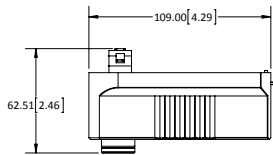

(10) 120V ADAPTER FOR P-TRACK FIXTURE

(20) FIT SYSTEM

(25) 120V RETRO-FIT ADAPTER FOR H-TRACK FIXTURE

NOTE: DIMENSIONS ARE IN MILLIMETERS [INCHES]

(26) 120V RETRO-FIT ADAPTER FOR J-TRACK FIXTURE

(27) H-TRACK ADAPTER