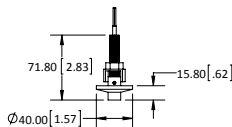

(P1) MONOPOINT DIA. 0.7" W/ THREADED NIPPLE MOUNTING

(P2) MONOPOINT DIA. 1.6" W/ THREADED NIPPLE MOUNTING

(P3) MONOPOINT DIA. 1.6" W/ SCREW/ANCHOR MOUNTING

(P4) 5" DIRECT MOUNT SQUARE COVER PLATE

(P5) MONOPOINT 5" JBOX PLATE