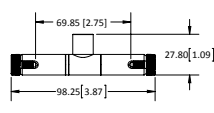

(43) CABLE SYSTEM - 2.75" WIDTH