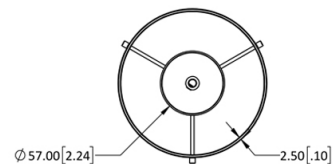

## Oslo

- Single lamp suspended luminaire pendant with 5.2-inch diameter cylinder glass shade
- Solid brass hardware with powder coat or metal plated finish
- Suitable for decorative ambient applications
- Cable cord or stem suspension option available
- 120V input, E26 base socket
- Glass shade available in amber or clear (custom option available upon request)
- ELV dimmable vintage LED lamp

CG25 LED Bulb

AG25 LED Bulb

AS18 LED Bulb

AG30 Incandescent Bulb

1804NA Amber Glass

1804NC Clear Glass

**DIMENSIONS ARE IN MILLIMETERS [INCHES]  
(NOT TO SCALE)**