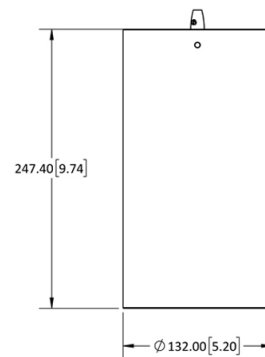

## Oslo

- Single lamp suspended luminaire pendant with 5.2-inch diameter cylinder glass shade
- Solid brass hardware with powder coat or metal plated finish
- Suitable for decorative ambient applications
- Cable cord or stem suspension option available
- 120V input, E26 base socket
- Glass shade available in amber or clear (custom option available upon request)
- ELV dimmable vintage LED lamp

CG25 LED Bulb

AG25 LED Bulb

AS18 LED Bulb

AG30 Incandescent Bulb

1804NA Amber Glass

1804NC Clear Glass

**DIMENSIONS ARE IN MILLIMETERS [INCHES]  
(NOT TO SCALE)**