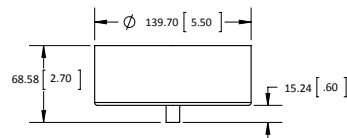

(E5) MONOPOINT 5.5" CANOPY W/ DIMMABLE 120V~277V BALLAST
(E6) MONOPOINT 5.5" CANOPY W/ CONSTANT CURRENT DRIVER