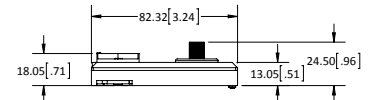

(10) 120V ADAPTER FOR P-TRACK FIXTURE

(20) FIT SYSTEM

(25) 120V RETRO-FIT ADAPTER FOR H-TRACK FIXTURE

NOTE: DIMENSIONS ARE IN MILLIMETERS [INCHES]

(26) 120V RETRO-FIT ADAPTER FOR J-TRACK FIXTURE

(27) H-TRACK ADAPTER