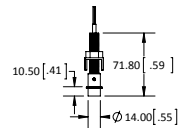

(P1) MONOPOINT DIA. 0.7" W/ THREADED NIPPLE MOUNTING

(P2) MONOPOINT DIA. 1.6" W/ THREADED NIPPLE MOUNTING

(P3) MONOPOINT DIA. 1.6" W/ SCREW/ANCHOR MOUNTING

(P4) 5" DIRECT MOUNT SQUARE COVER PLATE

(P5) MONOPOINT 5" JBOX PLATE