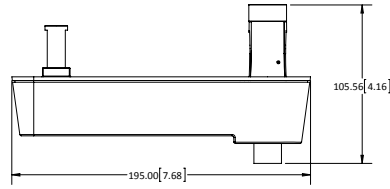

(29) HOUSING ADAPTER FOR P-TRACK