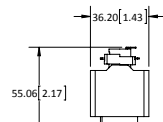

(25) 120V RETRO-FIT ADAPTER FOR H-TRACK FIXTURE

NOTE: DIMENSIONS ARE IN MILLIMETERS [INCHES]