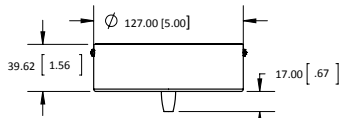

(28) J-TRACK ADAPTER

(29) HOUSING ADAPTER FOR P-TRACK

(40) LOW VOLTAGE MONORAIL SYSTEM

(42) CABLE SYSTEM - 6.00" WIDTH

(43) CABLE SYSTEM - 2.75" WIDTH

(E1) MONOPOINT 5" CANOPY W/ 120V TO 12V TRANSFORMER

(E2) MONOPOINT 5" CANOPY W/ 277V TO 12V TRANSFORMER

(P1) MONOPOINT DIA. 0.7" W/ THREADED NIPPLE MOUNTING

(P2) MONOPOINT DIA. 1.6" W/ THREADED NIPPLE MOUNTING

(P3) MONOPOINT DIA. 1.6" W/ SCREW/ANCHOR MOUNTING

(P4) 5" DIRECT MOUNT SQUARE COVER PLATE

(P5) MONOPOINT 5" JBOX PLATE