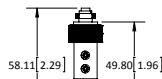

(20) FIT SYSTEM