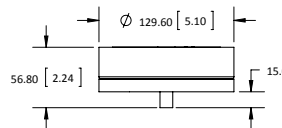

(28) J-TRACK ADAPTER

(29) HOUSING ADAPTER FOR P-TRACK

(40) LOW VOLTAGE MONORAIL SYSTEM

(42) CABLE SYSTEM - 6.00" WIDTH

(43) CABLE SYSTEM - 2.75" WIDTH

(E1) MONOPOINT 5" CANOPY W/ 120V TO 12V TRANSFORMER

(E2) MONOPOINT 5" CANOPY W/ 277V TO 12V TRANSFORMER