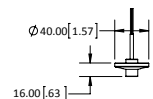

(P1) MONOPOINT DIA. 0.7" W/ THREADED NIPPLE MOUNTING

(P2) MONOPOINT DIA. 1.6" W/ THREADED NIPPLE MOUNTING

(P3) MONOPOINT DIA. 1.6" W/ SCREW/ANCHOR MOUNTING

(P4) 5" DIRECT MOUNT SQUARE COVER PLATE

(P5) MONOPOINT 5" JBOX PLATE