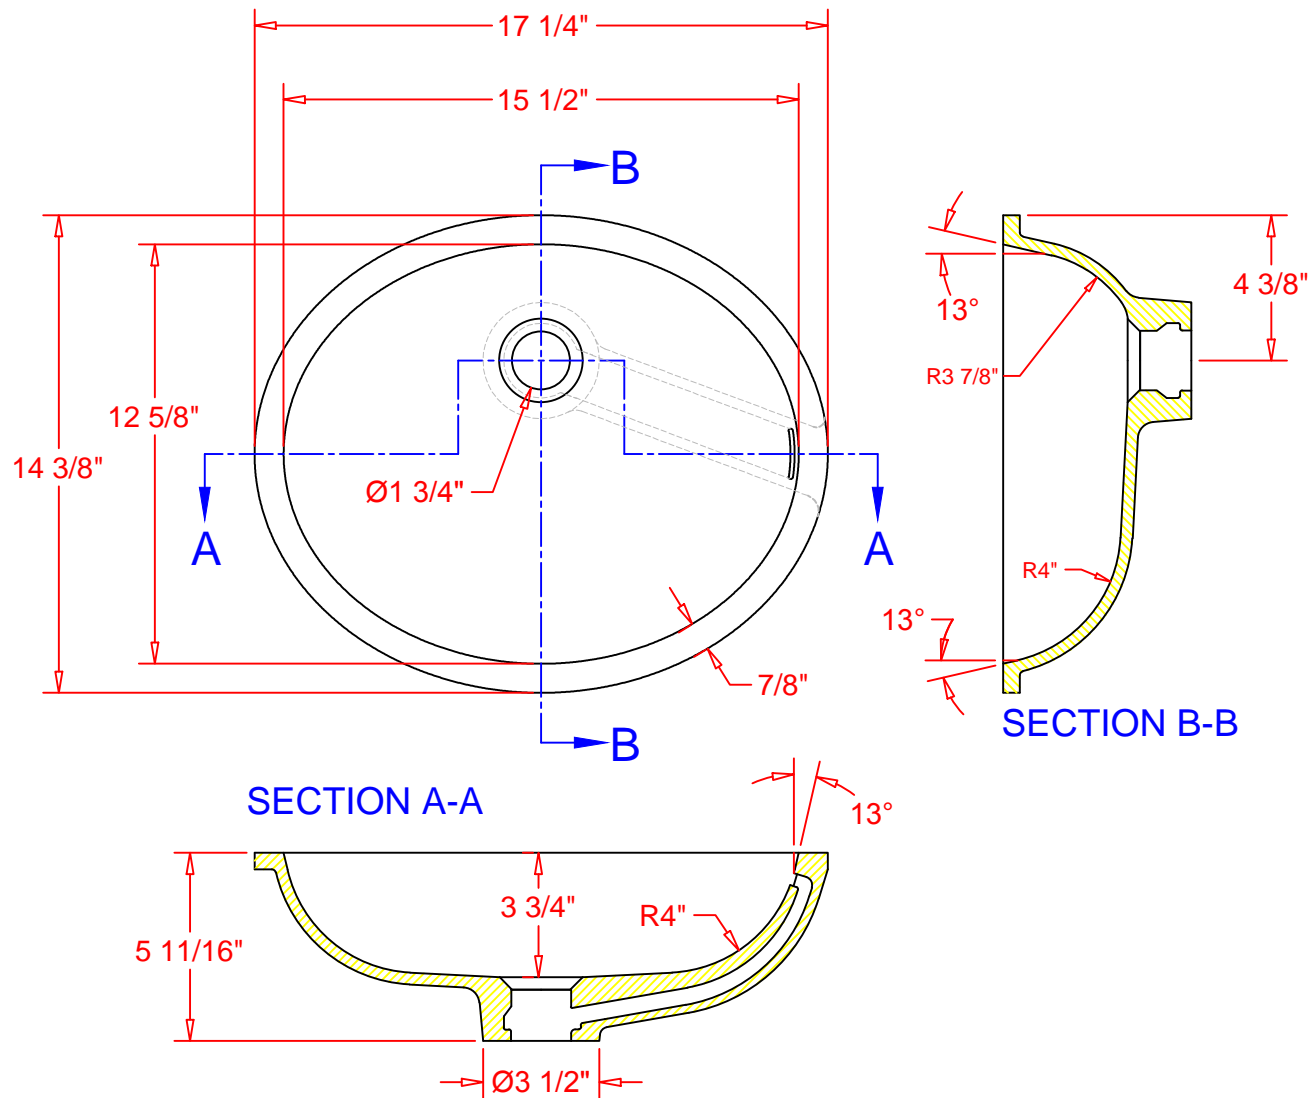

Rev #			
Rev #			

Wilsonart[®]
SOLID SURFACE

Part Number:	AV1512		
Description:	Oval ADA Vanity Bowl		
Date Drawn:	10 / 04 / 2018	Weight:	8.5 Lbs
		Scale:	None
Drawn By:	Carlos Hernandez	Revised By:	
Approved By:	Daniel Shin	Date:	01 / 09 / 2019