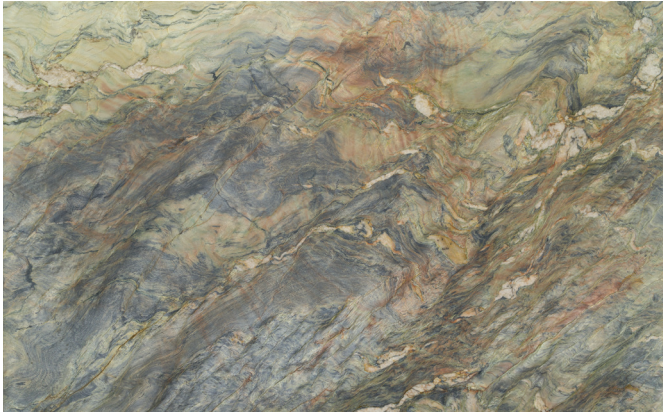

FUSION WOW DARK SLAB

Fiery colors swirl through a field of sparkling feldspars and crystalline quartz.
A Brazilian quartzite stocked in polished, 3cm and leather, 2cm and 3cm.

Leather 3cm

Extra Leather 2cm

ORIGIN	VARIATION	SLAB	MATERIAL
 <p>Quarried in Brazil</p>		 <p>1 1/4" (3CM) POLISHED 3/4" (2CM) EXTRA LEATHER 1 1/4" (3CM) LEATHER</p>	 <p>QUARTZITE</p>

NOTES

¹ Minimally sensitive to acids. Contact with acidic foods should not cause etching.