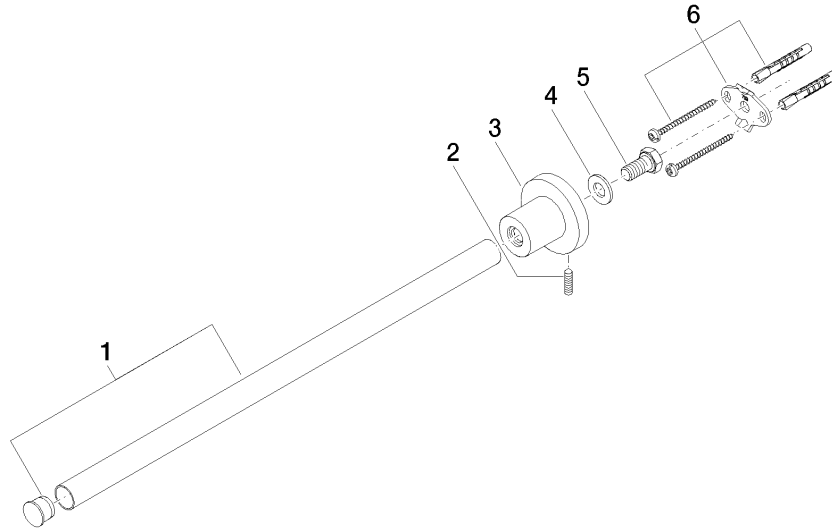

83 211 892 Product version from 4/1/2024

- rosette Ø 55 mm
- 445mm projection

	Chrome	83 211 892-00
	Brushed Platinum	83 211 892-06
	Platinum	83 211 892-08
	Dark Chrome	83 211 892-19
	Brushed Durabrass (23kt Gold)	83 211 892-28
	Matte Black	83 211 892-33
	Brushed Dark Brass	83 211 892-39
	Brushed Bronze	83 211 892-42
	Brushed Champagne (22kt Gold)	83 211 892-46
	Champagne (22kt Gold)	83 211 892-47
	Brushed Chrome	83 211 892-93
	Brushed Dark Platinum	83 211 892-99

83 211 892 Product version from 4/1/2024

mm [inches]

83 211 892 Product version from 4/1/2024

Parts for other finishes can be found here: Brushed Platinum

### Spare parts list

No.	Item Number	Name	Quantity used	Delivery time
2	04 31 11 113 00 90	pin	1.00	2
4	09 30 11 046 90	disc	1.00	2
3	08 17 89 505-00	holder	1.00	10
1	90 28 22 540 89-00	holder	1.00	10
5	09 30 30 071 90	screw	1.00	2
6	05 17 20 739 00 90	fixing set	1.00	2