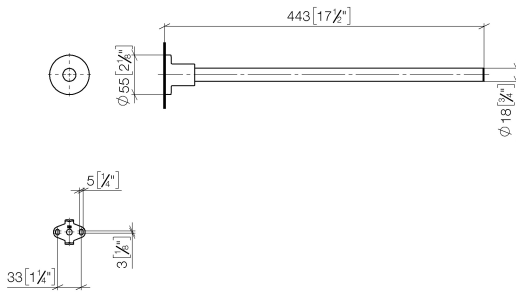

83 211 892 Product version from 4/1/2024

- rosette Ø 55 mm
- 445mm projection

	Chrome	83 211 892-00
	Brushed Platinum	83 211 892-06
	Platinum	83 211 892-08
	Dark Chrome	83 211 892-19
	Brushed Durabrass (23kt Gold)	83 211 892-28
	Matte Black	83 211 892-33
	Brushed Dark Brass	83 211 892-39
	Brushed Bronze	83 211 892-42
	Brushed Champagne (22kt Gold)	83 211 892-46
	Champagne (22kt Gold)	83 211 892-47
	Brushed Chrome	83 211 892-93
	Brushed Dark Platinum	83 211 892-99

83 211 892 Product version from 4/1/2024

mm [inches]

83 211 892 Product version from 4/1/2024

Parts for other finishes can be found here: Brushed Platinum

### Spare parts list

No.	Item Number	Name	Quantity used	Delivery time
2	04 31 11 113 00 90	pin	1.00	2
4	09 30 11 046 90	disc	1.00	2
3	08 17 89 505-00	holder	1.00	10
1	90 28 22 540 89-00	holder	1.00	10
5	09 30 30 071 90	screw	1.00	2
6	05 17 20 739 00 90	fixing set	1.00	2