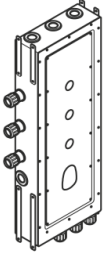

39 531 970 90

- Dimensions 300 x 800 x 108 mm
- brushed stainless steel cover
- stainless steel casing
- Overflow is part of the scope of delivery.

39 531 970 90

mm [inches]
M 1:10