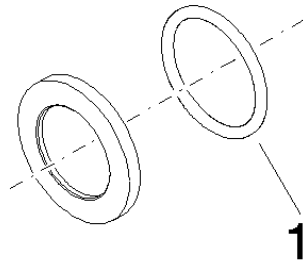

12 730 970 Product version from 10/1/2023

- rosette Ø 52 mm

For combination with exposed trim parts 33800875-FF / 33805875-FF / 33816875-FF / 33818875-FF / 33826875-FF / 13700845-FF / 13700846-FF / 20713845-FF / 20713846-FF /

33500845-FF / 33506845-FF / 33521845-FF / 33526845-FF / 33526845-FF / 33500670-FF / 33521670-FF / 33537670-FF / 33600670-FF / 33800760-FF / 33800790-FF / 33826790-FF only.

	Chrome	12 730 970-00
	Brushed Platinum	12 730 970-06
	Platinum	12 730 970-08
	Dark Chrome	12 730 970-19
	Light Gold	12 730 970-26
	Brushed Light Gold	12 730 970-27
	Brushed Durabrass (23kt Gold)	12 730 970-28
	Matte Black	12 730 970-33
	Brushed Dark Brass	12 730 970-39
	Brushed Bronze	12 730 970-42
	Brushed Champagne (22kt Gold)	12 730 970-46
	Champagne (22kt Gold)	12 730 970-47
	Brushed Chrome	12 730 970-93
	Brushed Dark Platinum	12 730 970-99

12 730 970 Product version from 10/1/2023

mm [inches]

12 730 970 Product version from 10/1/2023

Parts for other
finishes can be found
here: Brushed
Platinum

Spare parts list

No.	Item Number	Name	Quantity used	Delivery time
1	90 14 10 043 00 90	seal	1.00	2