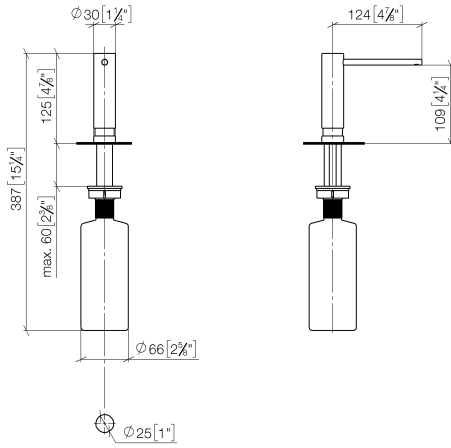

82 424 970

- 124mm projection
- 500 ml bottle
- can be filled from the top
- rotating pump head
- height 125 mm
- width 30mm
- hole diameter 25 mm

Fits ELIO, ENO, MEM, META SQUARE, SYNC and TARA ULTRA

	Chrome	82 424 970-00
	Brushed Platinum	82 424 970-06
	Platinum	82 424 970-08
	Dark Chrome	82 424 970-19
	Brushed Durabronze (23kt Gold)	82 424 970-28
	Matte Black	82 424 970-33
	Brushed Dark Brass	82 424 970-39
	Brushed Bronze	82 424 970-42
	Brushed Champagne (22kt Gold)	82 424 970-46
	Champagne (22kt Gold)	82 424 970-47
	Brushed Chrome	82 424 970-93
	Brushed Dark Platinum	82 424 970-99

82 424 970

mm [inches]

82 424 970

Parts for other finishes can be found here: Brushed Platinum

Spare parts list

No.	Item Number	Name	Quantity used	Delivery time
4	08 10 10 517 90	nut	1.00	2
1	90 10 10 539 00-00	dispenser	1.00	25
3	09 14 05 014 90	seal	1.00	2
2	08 10 10 527 90	holder	1.00	2
5	90 10 10 603 00 90	container	1.00	2
6	90 82 44 497 00-00	conversion kit	1.00	10
8	90 82 43 480 90-00	conversion kit	1.00	10
7	90 82 43 997 00-00	conversion kit	1.00	10