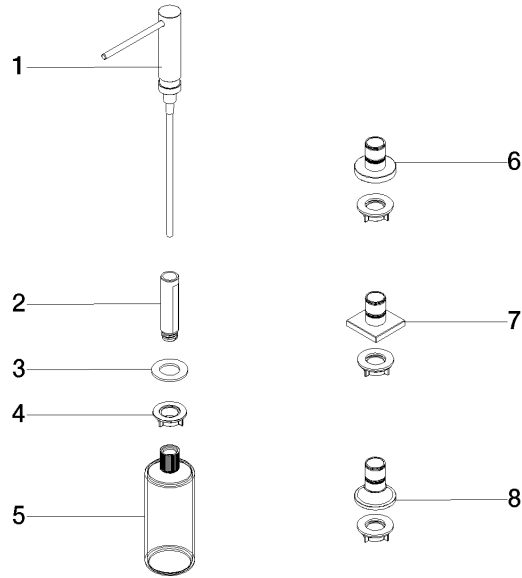

82 424 970

- 124mm projection
- 500 ml bottle
- can be filled from the top
- rotating pump head
- height 125 mm
- width 30mm
- hole diameter 25 mm

Fits ELIO, ENO, MEM, META SQUARE, SYNC and TARA ULTRA

	Chrome	82 424 970-00
	Brushed Platinum	82 424 970-06
	Platinum	82 424 970-08
	Dark Chrome	82 424 970-19
	Brushed Durabronze (23kt Gold)	82 424 970-28
	Matte Black	82 424 970-33
	Brushed Dark Brass	82 424 970-39
	Brushed Bronze	82 424 970-42
	Brushed Champagne (22kt Gold)	82 424 970-46
	Champagne (22kt Gold)	82 424 970-47
	Brushed Chrome	82 424 970-93
	Brushed Dark Platinum	82 424 970-99

82 424 970

mm [inches]

82 424 970

Parts for other finishes can be found here: Brushed Platinum

Spare parts list

No.	Item Number	Name	Quantity used	Delivery time
4	08 10 10 517 90	nut	1.00	2
1	90 10 10 539 00-00	dispenser	1.00	25
3	09 14 05 014 90	seal	1.00	2
2	08 10 10 527 90	holder	1.00	2
5	90 10 10 603 00 90	container	1.00	2
6	90 82 44 497 00-00	conversion kit	1.00	10
8	90 82 43 480 90-00	conversion kit	1.00	10
7	90 82 43 997 00-00	conversion kit	1.00	10