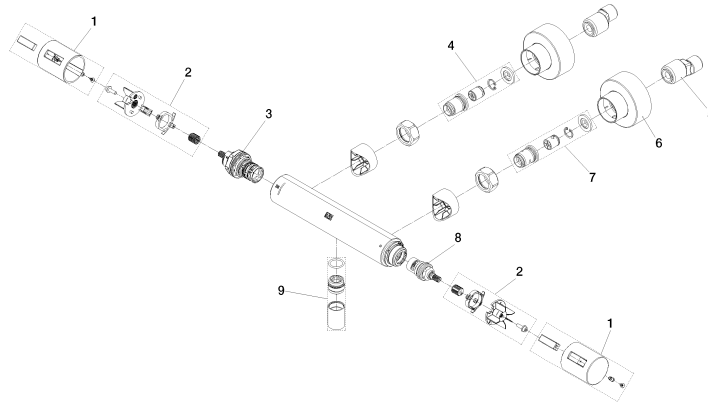

Shower thermostat for wall mounting - Chrome

SERIES SPECIFIC

34 444 979 Product version from 6/1/2025

- with volume control
- with FlowReduce function
- slide-on rosettes Ø 70 mm
- 3/8" shower outlet
- 1/2" connection
- gauge 150 mm - 13 mm

mm [inches]

Flow rate chart

34 444 979 Product version from 6/1/2025

Parts for other finishes can be found here: [Chrome](#)

Spare parts list

No.	Item Number	Name	Quantity used	Delivery time
6	90 31 20 057 00-00	rosette	1.00	-
Spare part can no longer be ordered, please order the replacement item				
7	90 31 20 540 00 90	flow reducer	1.00	2
4	90 31 20 530 00 90	flow reducer	1.00	2
8	90 90 03 236 00 90	top	1.00	2
1	90 17 33 030 01-00	handle	2.00	10
3	90 15 02 071 00 90	top	1.00	2
5	04 11 04 030 00 90	connection	1.00	2
9	90 21 02 069 01-00	cover	1.00	10
2	90 12 12 072 00 90	base	2.00	60