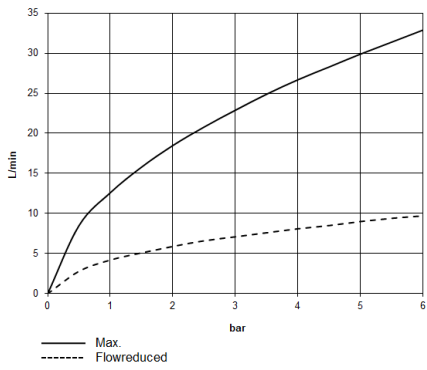

mm [inches]

Flow rate chart

34 444 979 Product version from 6/1/2025

Parts for other finishes can be found here: [Chrome](#)

Spare parts list

No.	Item Number	Name	Quantity used	Delivery time
6	90 31 20 057 00-00	rosette	1.00	-
Spare part can no longer be ordered, please order the replacement item				
7	90 31 20 540 00 90	flow reducer	1.00	2
4	90 31 20 530 00 90	flow reducer	1.00	2
8	90 90 03 236 00 90	top	1.00	2
1	90 17 33 030 01-00	handle	2.00	10
3	90 15 02 071 00 90	top	1.00	2
5	04 11 04 030 00 90	connection	1.00	2
9	90 21 02 069 01-00	cover	1.00	10
2	90 12 12 072 00 90	base	2.00	60