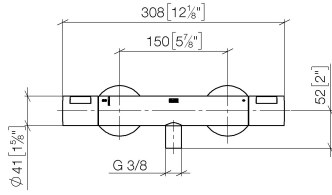

Shower thermostat for wall mounting - Chrome

SERIES SPECIFIC

34 444 979 Product version from 6/1/2025

- with volume control
- with FlowReduce function
- slide-on rosettes Ø 70 mm
- 3/8" shower outlet
- 1/2" connection
- gauge 150 mm - 13 mm

mm [inches]

Flow rate chart

34 444 979 Product version from 6/1/2025

Parts for other finishes can be found here: [Chrome](#)

Spare parts list

No.	Item Number	Name	Quantity used	Delivery time
6	90 31 20 057 00-00	rosette	1.00	-
Spare part can no longer be ordered, please order the replacement item				
7	90 31 20 540 00 90	flow reducer	1.00	2
4	90 31 20 530 00 90	flow reducer	1.00	2
8	90 90 03 236 00 90	top	1.00	2
1	90 17 33 030 01-00	handle	2.00	10
3	90 15 02 071 00 90	top	1.00	2
5	04 11 04 030 00 90	connection	1.00	2
9	90 21 02 069 01-00	cover	1.00	10
2	90 12 12 072 00 90	base	2.00	60