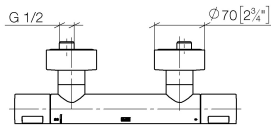

mm [inches]

Flow rate chart

34 444 979 Product version from 6/1/2025

Parts for other finishes can be found here: [Chrome](#)

Spare parts list

No.	Item Number	Name	Quantity used	Delivery time
6	90 31 20 057 00-00	rosette	1.00	-
Spare part can no longer be ordered, please order the replacement item				
7	90 31 20 540 00 90	flow reducer	1.00	2
4	90 31 20 530 00 90	flow reducer	1.00	2
8	90 90 03 236 00 90	top	1.00	2
1	90 17 33 030 01-00	handle	2.00	10
3	90 15 02 071 00 90	top	1.00	2
5	04 11 04 030 00 90	connection	1.00	2
9	90 21 02 069 01-00	cover	1.00	10
2	90 12 12 072 00 90	base	2.00	60