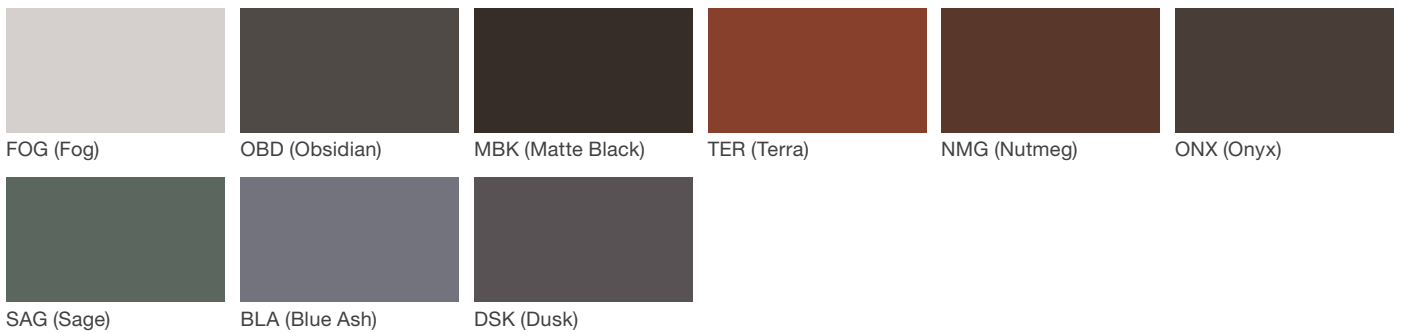

Northport Bollard

landscapeforms®

Materials / Color Sheets

Vivid Series - Powdercoated Metal* (Fine Texture)

Neutral Series - Powdercoated Metal*

Architectural Series - Powdercoated Metal* (Fine Texture)

Northport Bollard

landscapeforms®

Materials / Color Sheets

Powdercoated Metal

Powdercoated Metal Pangard II® Polyester Powdercoat is a hard, yet flexible, finish that resists rusting, chipping, peeling and fading. In addition to colors shown, a wide selection of optional and custom colors may be specified for an upcharge.