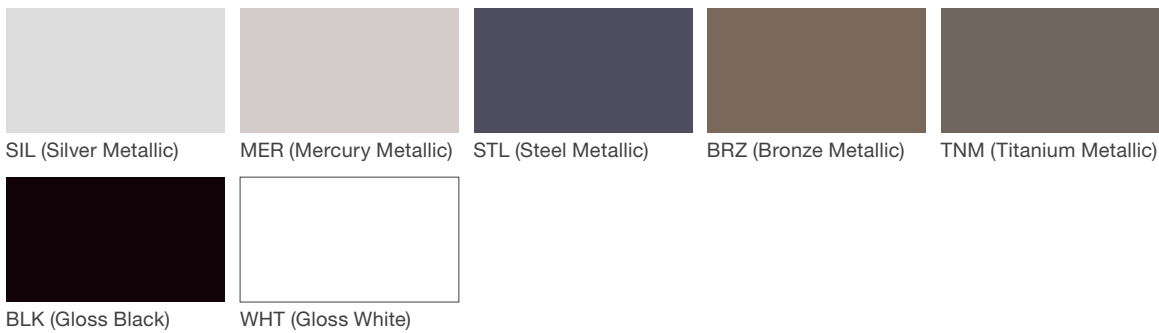

Northport Bollard

landscapeforms®

Materials / Color Sheets

Vivid Series - Powdercoated Metal* (Fine Texture)

Neutral Series - Powdercoated Metal*

Architectural Series - Powdercoated Metal* (Fine Texture)

Northport Bollard

landscapeforms®

Materials / Color Sheets

Powdercoated Metal

Powdercoated Metal Pangard II® Polyester Powdercoat is a hard, yet flexible, finish that resists rusting, chipping, peeling and fading. In addition to colors shown, a wide selection of optional and custom colors may be specified for an upcharge.