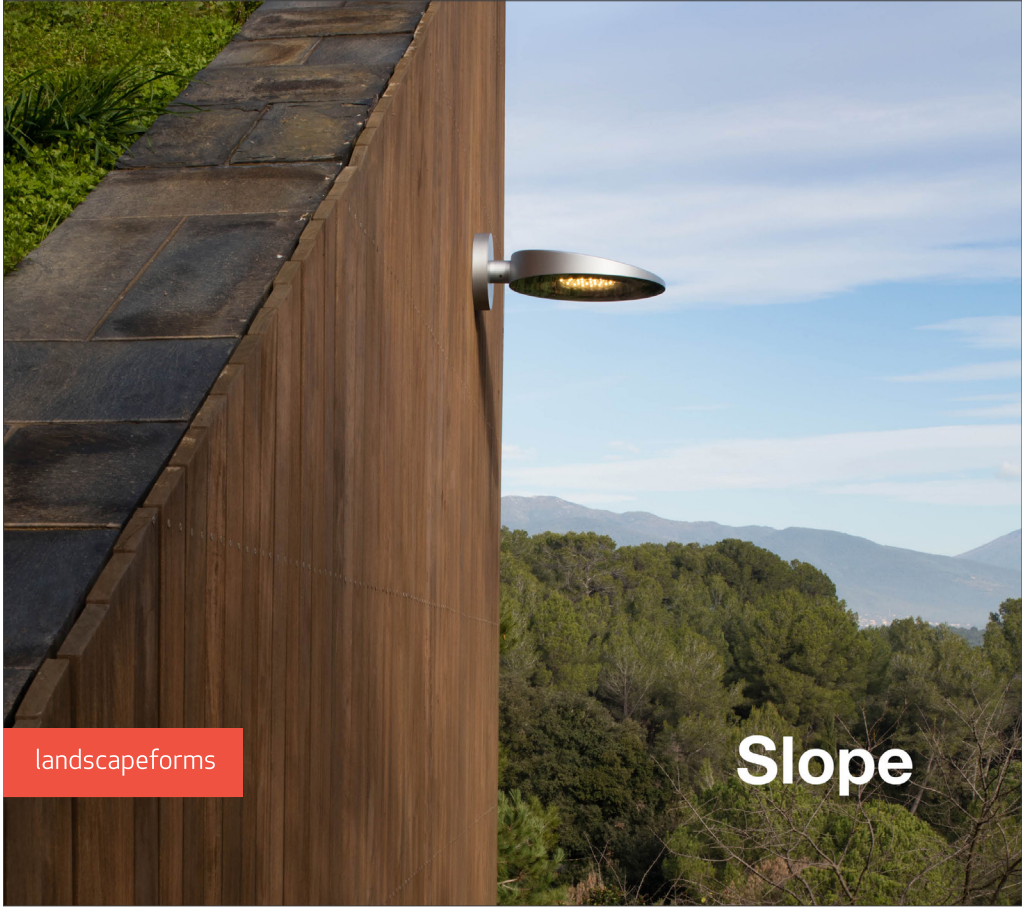

Brochure

landscapeforms

Slope