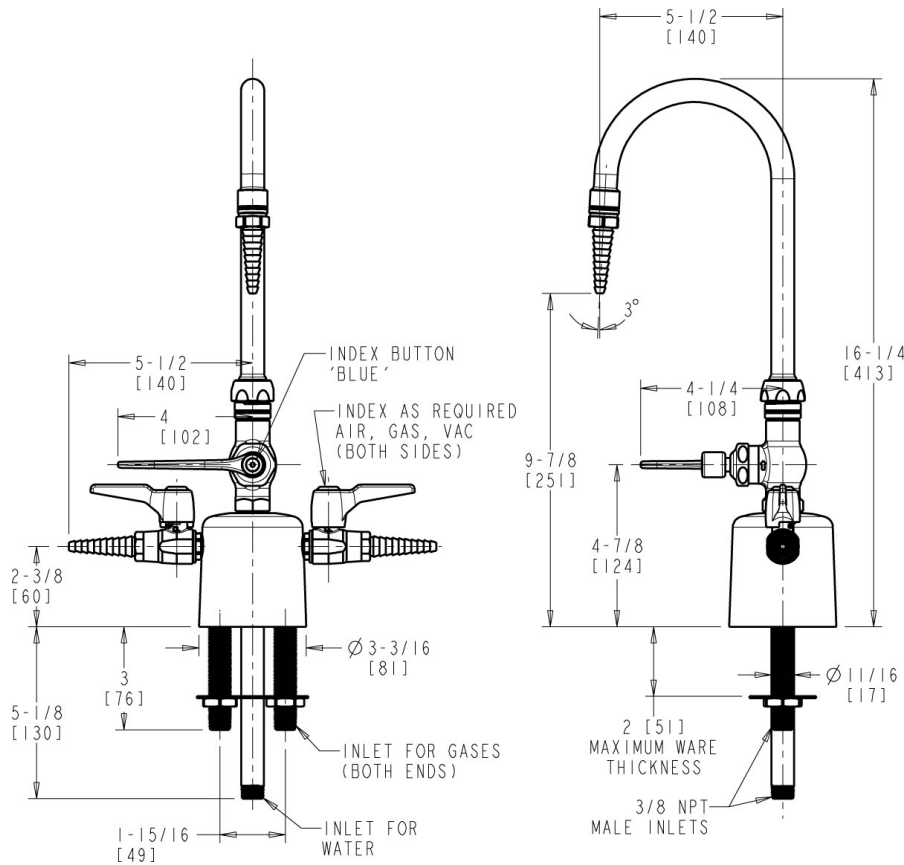

L Series Lab Fittings

LCF1-AC-A2A1

Product Type

Deck-mounted triple service combination valve

Features & Specifications

- Handle includes color-coded index
- 5-1/4" Rigid/swing gooseneck spout
- Laboratory nozzle with 10 serrations for laboratory hose
- Vandal Proof 4" Wristblade handle
- Quatern® compression operating cartridge, right-hand
- Complies with the requirements of the Buy American Act of 1933.

Contractor _____

Submitted as Shown Submitted with Variations

Date _____

2100 South Clearwater Drive
Des Plaines, IL
P: 847/803-5000
F: 847/803-5454
Technical: 800/TEC-TRUE
www.chicagofaucets.com

Architect/Engineer Specification

Chicago Faucets No. LCF1-AC-A2A1 Deck-mounted triple service combination valve, polished chrome finish. 5-1/4" rigid/swing gooseneck spout. Laboratory nozzle with 10 serrations for laboratory hose. Quatum™ compression operating cartridge, right-hand turn. 4" wristblade handle.