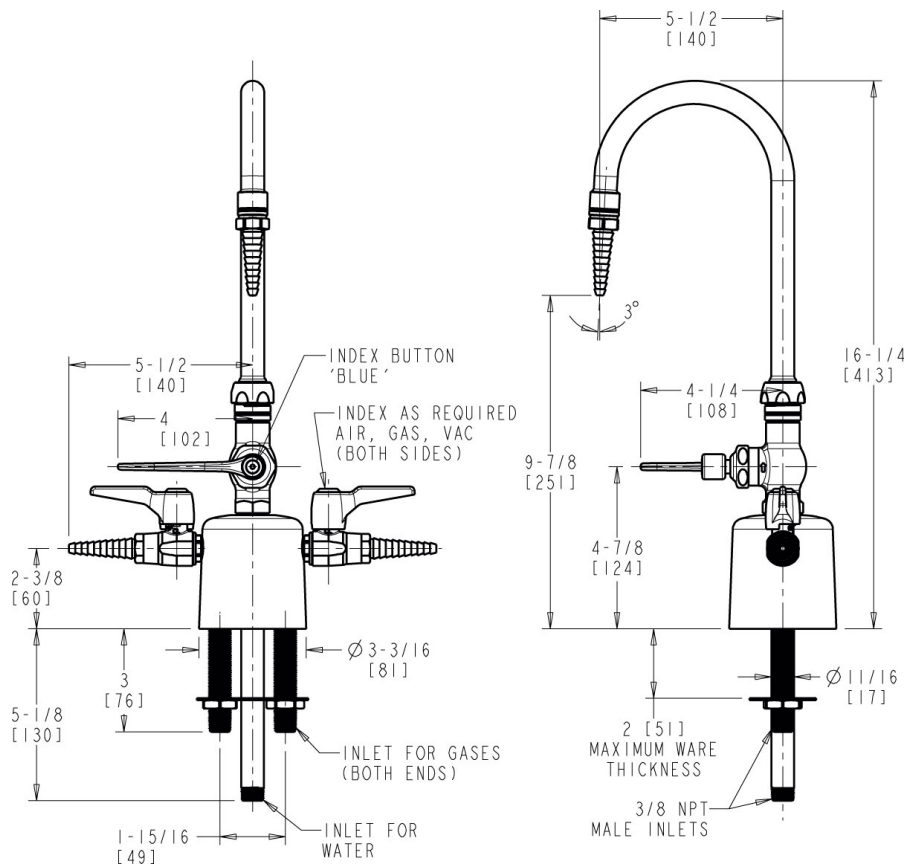

### Features & Specifications

---

- Handle includes color-coded index
- 5-1/4" Rigid/swing gooseneck spout
- Laboratory nozzle with 10 serrations for laboratory hose
- Vandal Proof 4" Wristblade handle
- Ceramic 1/4-turn operating cartridge, right-hand
- Complies with the requirements of the Buy American Act of 1933.

Engineer \_\_\_\_\_

Contractor \_\_\_\_\_

Submitted as Shown       Submitted with Variations

Date \_\_\_\_\_

**Architect/Engineer Specification**

Chicago Faucets No. LCF1-CA-B2A1 Deck-mounted triple service combination valve, polished chrome finish. 5-1/4" rigid/swing gooseneck spout. Laboratory nozzle with 10 serrations for laboratory hose. Ceramic quarter-turn operating cartridge, right-hand turn. 4" wristblade handle.