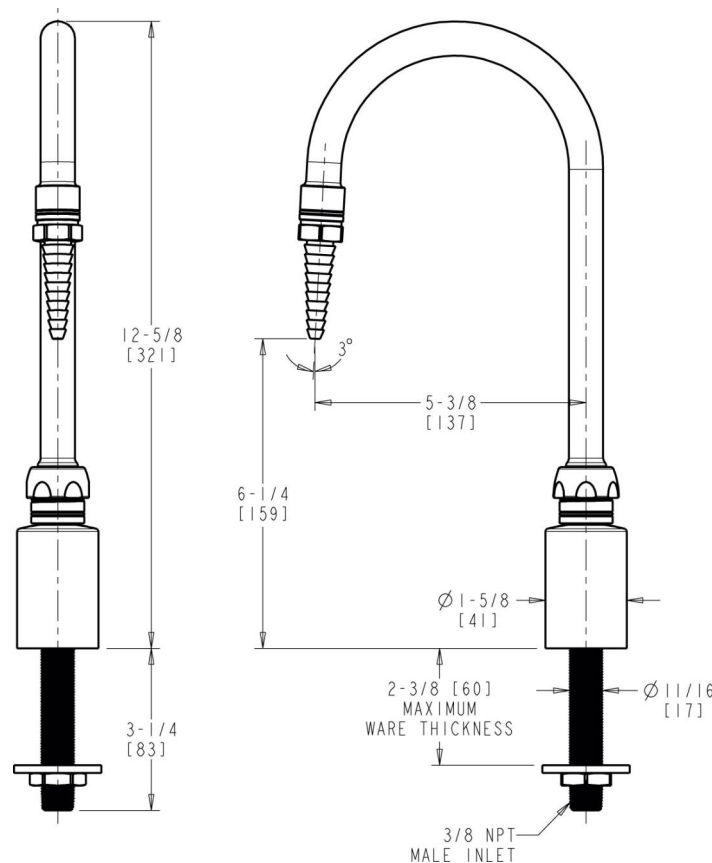

L Series Lab Fittings

LRS-E11-LBL

Product Type

Deck-mounted remote spout

Features & Specifications

- Single-hole
- 5-1/4" Rigid/swing gooseneck spout
- Complies with the requirements of the Buy American Act of 1933.

Submitted as Shown Submitted with Variations

Date _____

Architect/Engineer Specification

Chicago Faucets No. LRS-E11-LBL Deck-mounted remote turret, Light blue finish. 5-1/4" rigid/swing gooseneck spout with serrated laboratory nozzle.