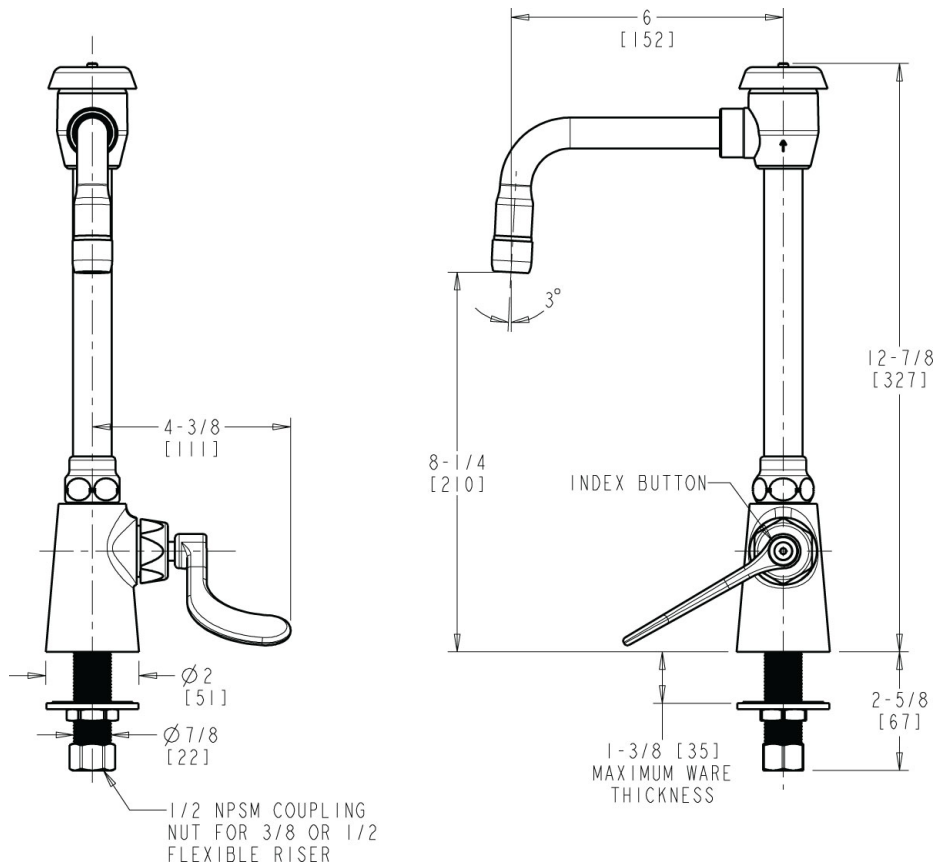

Engineer \_\_\_\_\_

Contractor \_\_\_\_\_

Submitted as Shown       Submitted with Variations

Date \_\_\_\_\_

2100 South Clearwater Drive  
Des Plaines, IL  
P: 847/803-5000  
F: 847/803-5454  
Technical: 800/TEC-TRUE  
www.chicagofaucets.com

**Architect/Engineer Specification**

Chicago Faucets No. LWS1-B25-G Deck-mounted single-inlet water faucet, right-hand control, polished chrome finish. Single-hole mount. 6" rigid gooseneck spout with atmospheric vacuum breaker. Pressure compensating Softflo aerator with adapter, 2.2 GPM. Ceramic quarter-turn operating cartridge, right-hand turn. 4" wristblade handle.