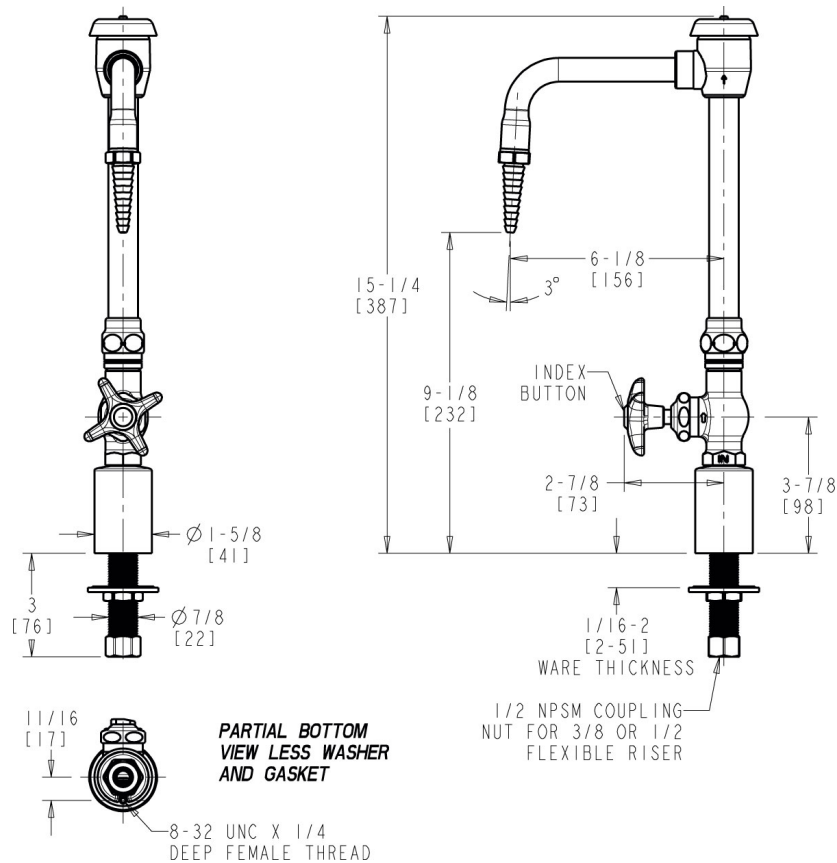

L Series Lab Fittings

LWS6-C11-G

Product Type

Deck-mounted single-inlet water faucet

Features & Specifications

- Single-hole
- 6" Rigid gooseneck spout with atmospheric vacuum breaker
- Laboratory nozzle with 10 serrations for laboratory hose
- Vandal Proof 2-1/2" Chrome cross handle with button indexed 'CW'
- Quatern® Control-A-Flo® compression operating cartridge, left-hand
- Complies with the requirements of the Buy American Act of 1933.

Contractor _____

Submitted as Shown Submitted with Variations

Date _____

Architect/Engineer Specification

Chicago Faucets No. LWS6-C11-G Deck-mounted single-inlet water faucet, polished chrome finish. Single-hole mount. 6" rigid gooseneck spout with atmospheric vacuum breaker. Laboratory nozzle with 10 serrations for laboratory hose. Quaturn® Control-A-Flo® compression operating cartridge, left-hand turn. 2-1/2" cross handle with button indexed 'CW'. 2-1/2" cross handle with button indexed 'CW'.