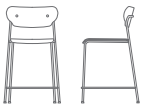

Smiley

Skate

Phantom

Paisans *phantom armless chair / skate armless chairs*

Paisans *skate arm chairs* / *phantom arm chairs*

350FL-NA
Pairsans
stacking chair

H30.5 W20 D21

WOOD SEAT
H18 W16.5 D18
UPHOLSTERED SEAT
18.5 W17 D18.5

350FL-WA
Pairsans
stacking chair with arms

H30.5 W24 D21

WOOD SEAT
H18 W16.5 D18
UPHOLSTERED SEAT
18.5 W17 D18.5

ARM H
9.25

350CH24
Pairsans
stacking counter height stool

H36 W20 D22

WOOD SEAT
H24 W16.5 D18
UPHOLSTERED SEAT
24.5 W17 D18.5