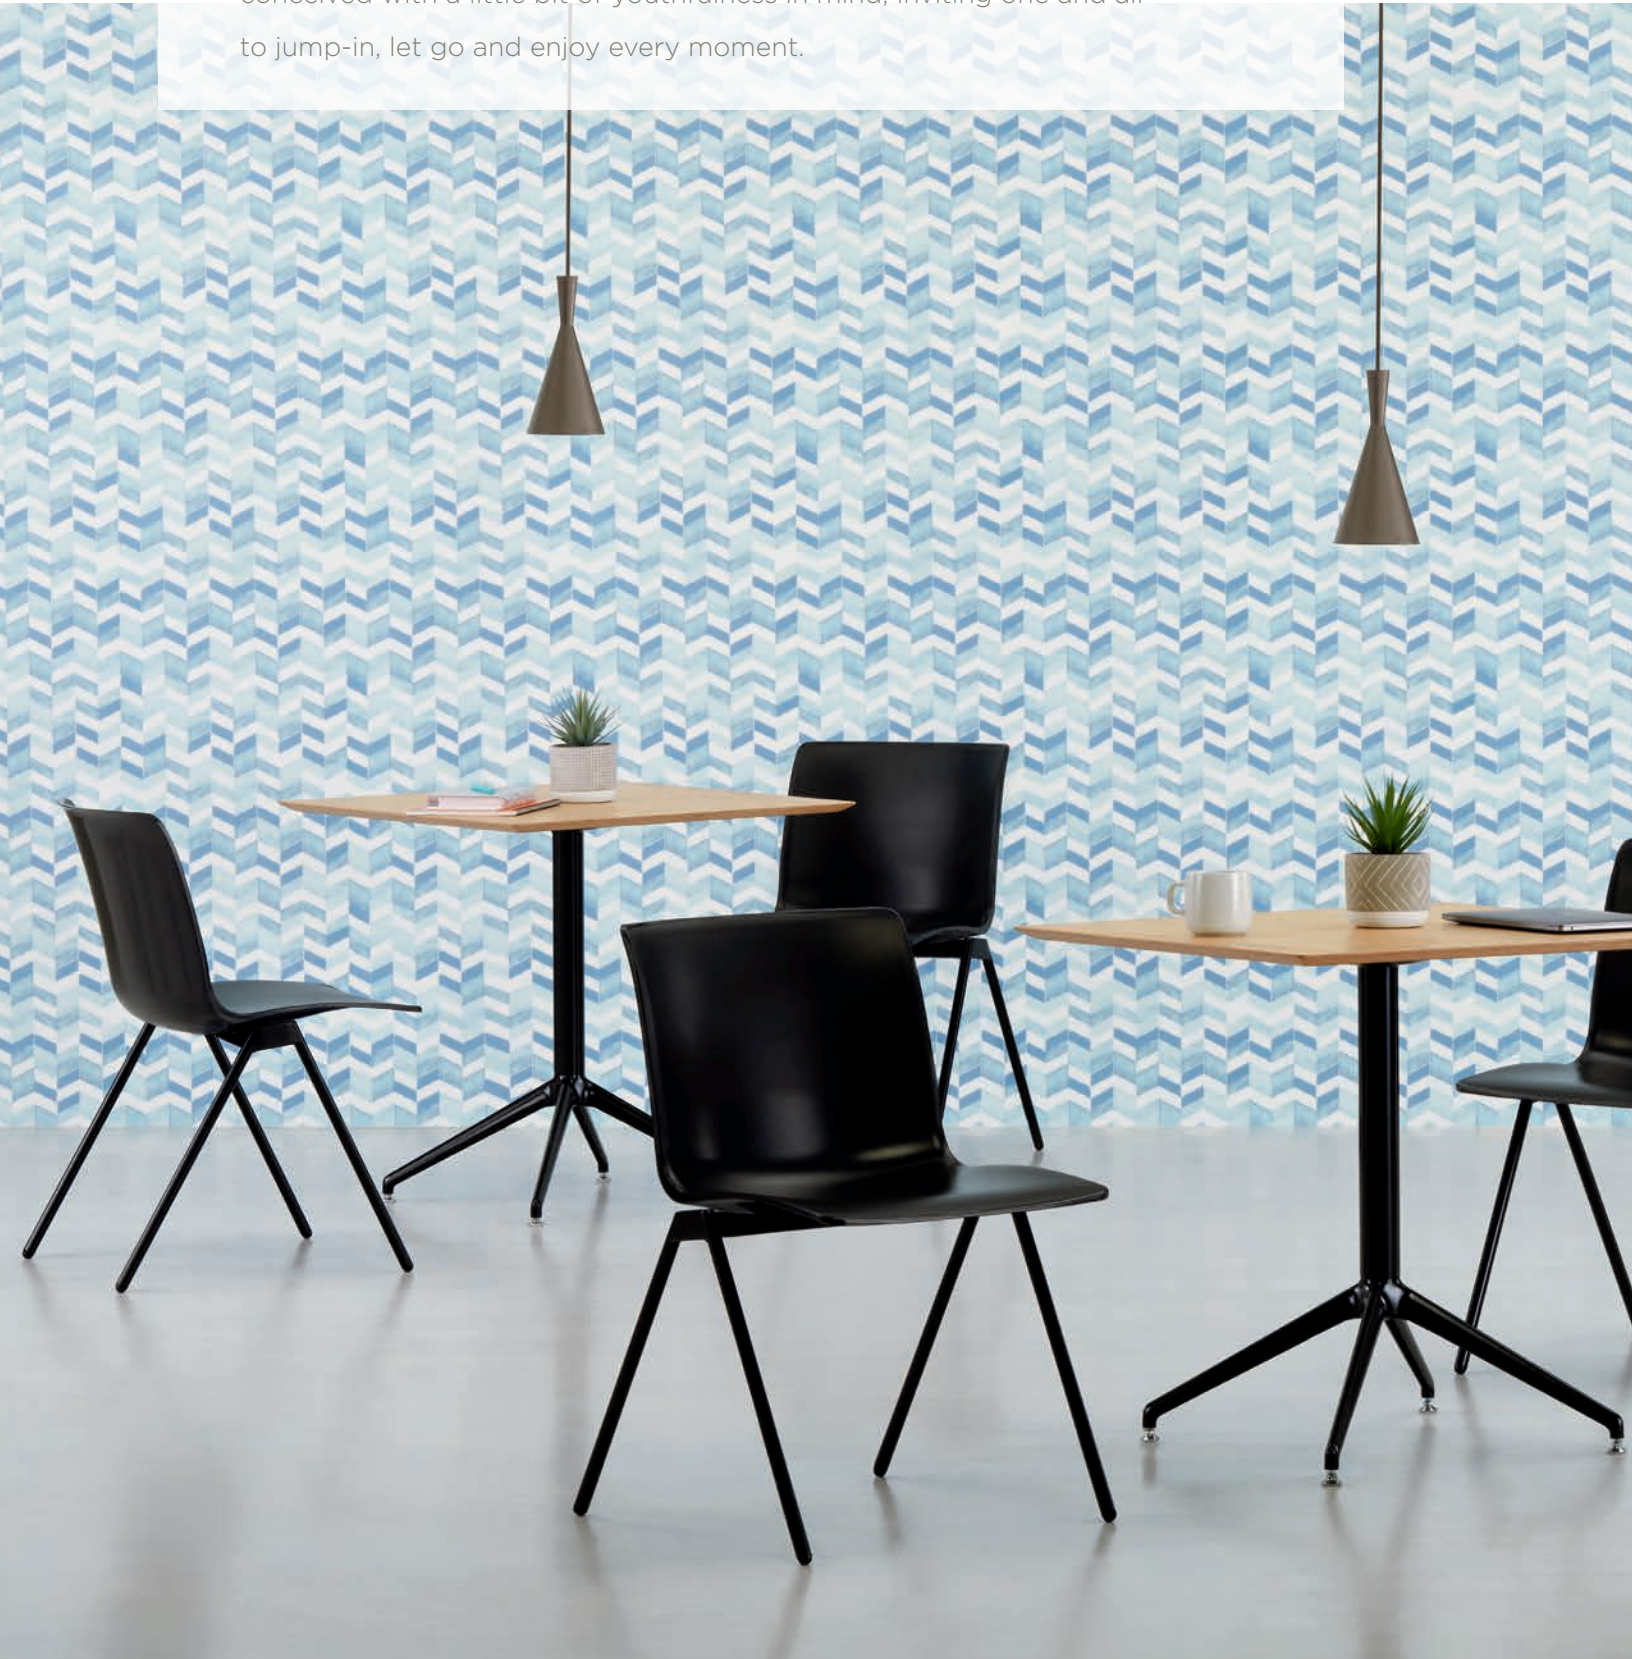

Soak up a little bit of inner sunshine with Kitsy, an abundantly functional guest chair collection that's nothing short of delightful. Its light and nimble design allows for convenient stacking capabilities, offering the ideal solution for when space is at a premium, while a spectrum of base styles, colorful shell and upholstery choices provide all the elements for creating a dynamic focal point in any room.

6812

Both 4-leg and A-frame metal base models stack for space-saving convenience.

6814

Polypropylene shell in oasis, wood legs.

6813

Polypropylene shell in stone, A-frame base in matching finish.

Kitsy turns up the volume with a flexibility that extends beyond its playful appearance. From the gently contoured back and seat shape to a distinctive array of base choices that range from A-frame to 4-leg and swivel, every detail is full of purpose and conceived with a little bit of youthfulness in mind, inviting one and all to jump-in, let go and enjoy every moment.