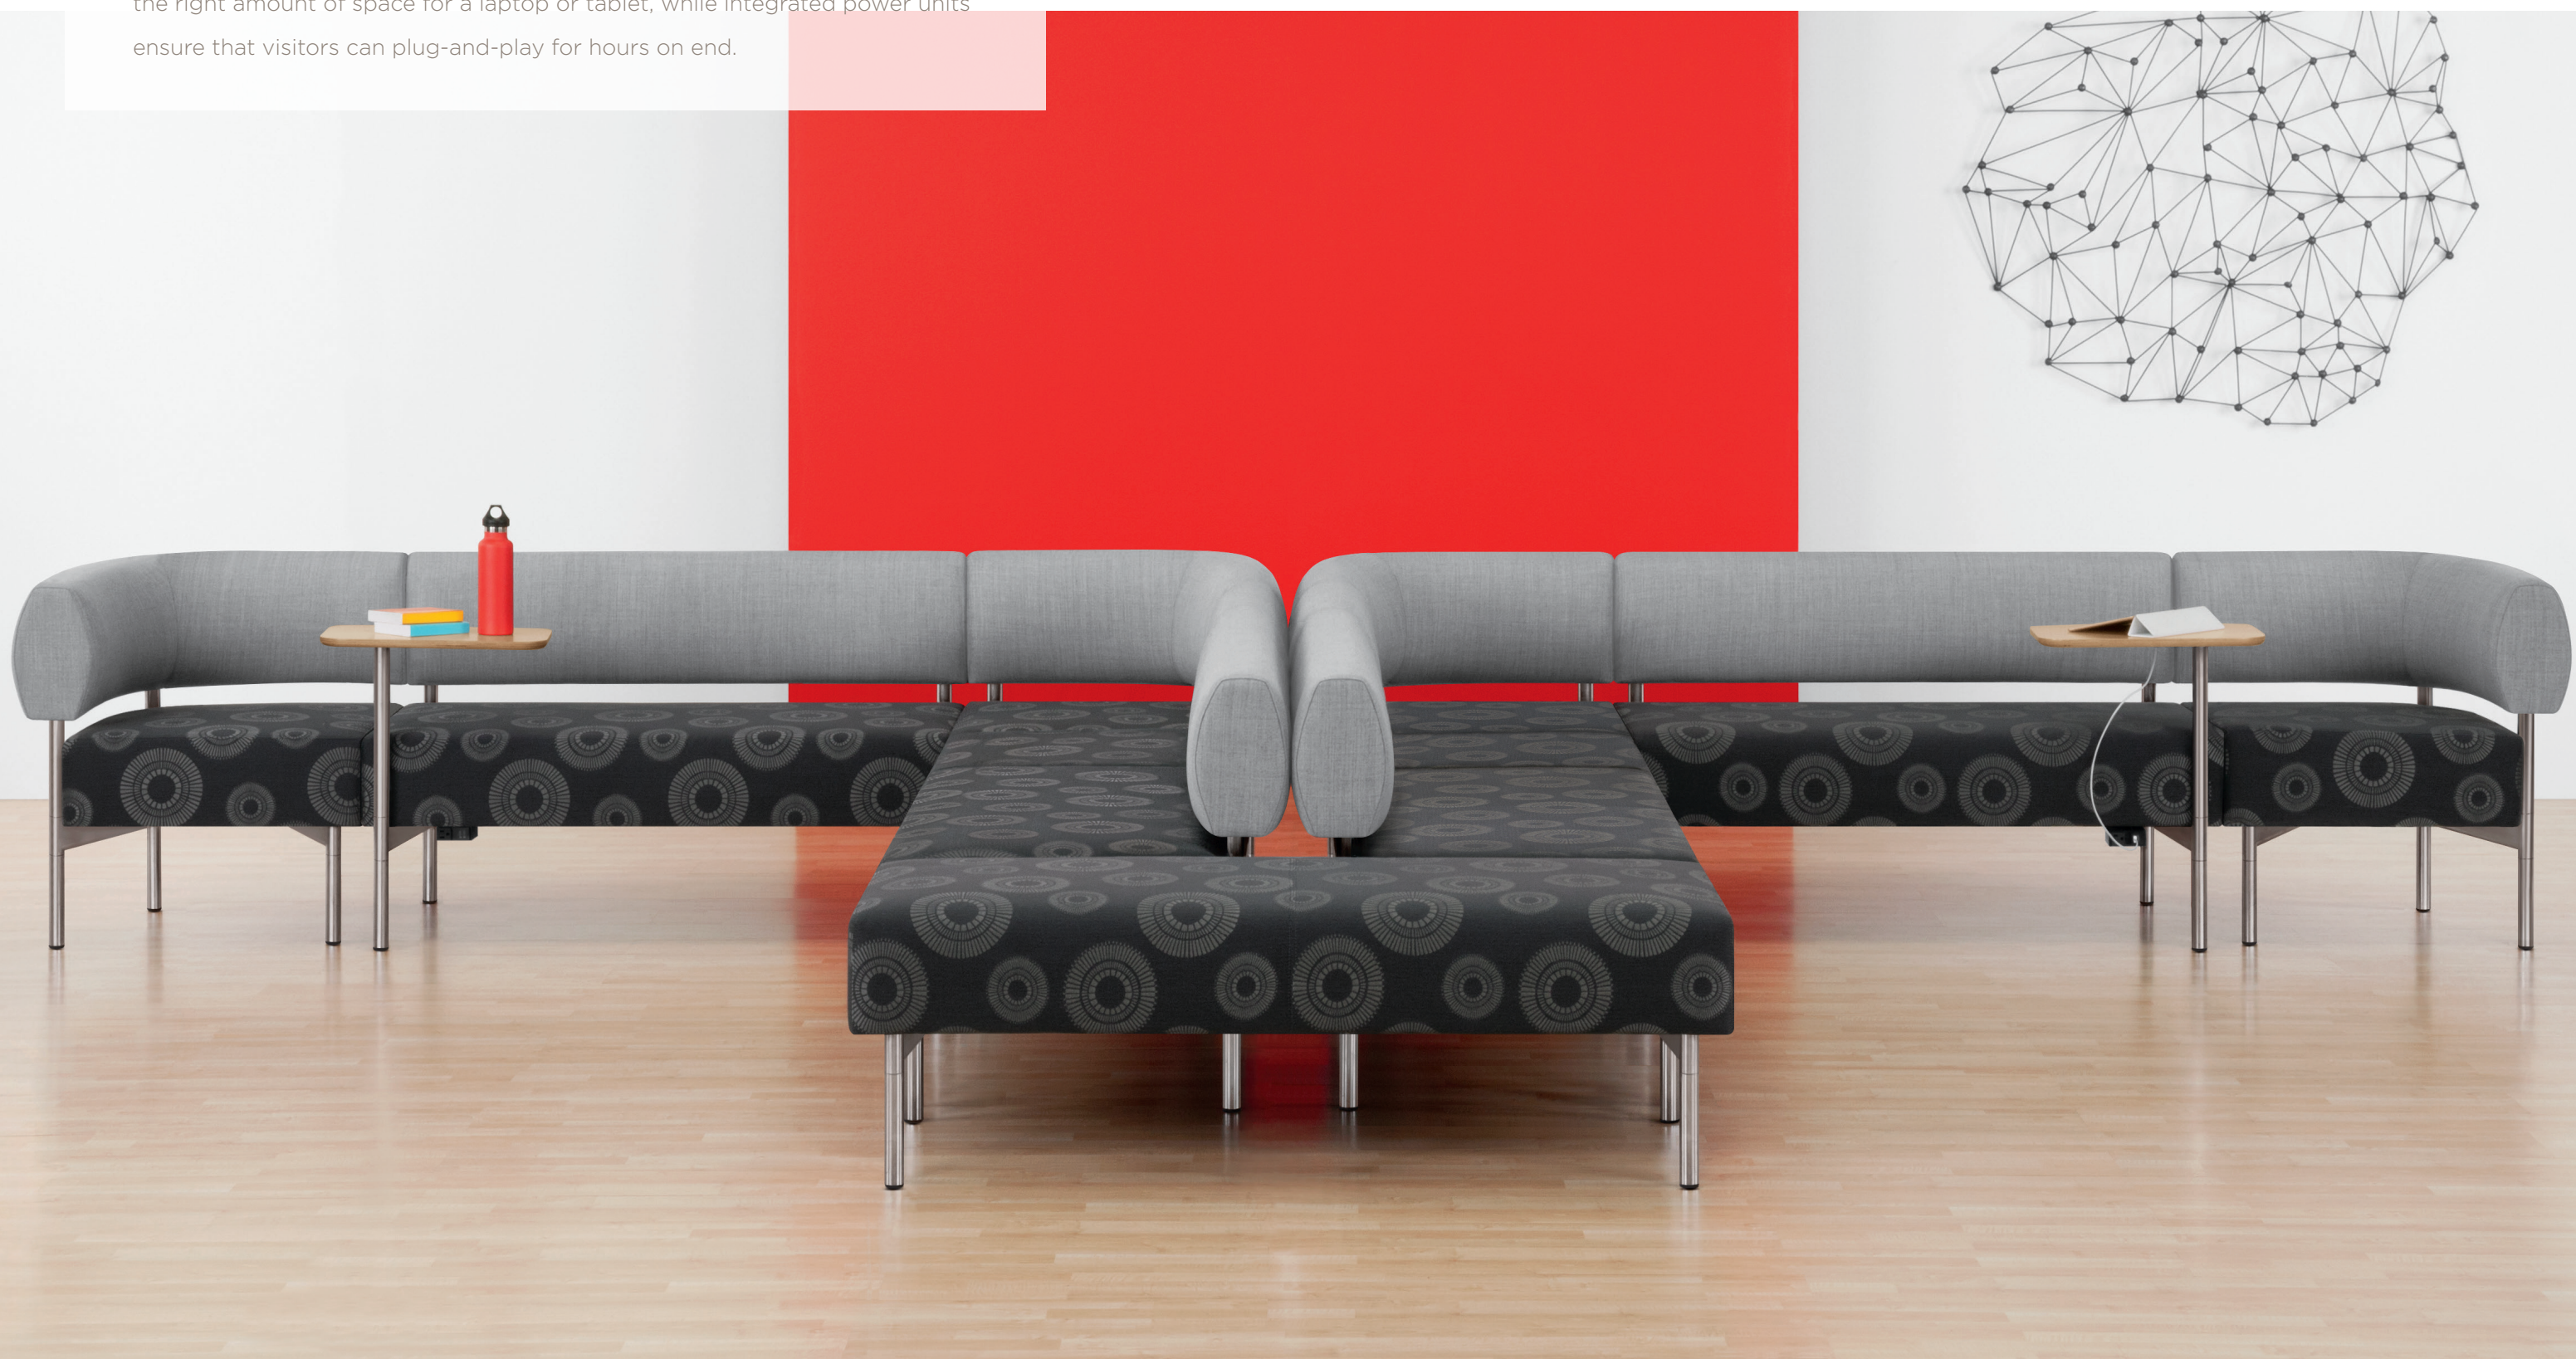

With virtually **endless configuration options**,
Playground is a multipurpose modular bench collection limited only by the
imagination. Run wild with serpentine shapes or, play it safe with straight models
- whether you stick to the rules or make it up as you go along, Playground
provides all the function without spoiling the fun!

7248-BR

36" round ottoman, wood veneer stationary table-ette, chrome leg finish.

7248

48" straight bench, chrome leg finish.

22" round ottoman, metallic silver leg finish.

7224-BR-STR01-W

While Playground outwardly expresses a *youthful sensibility*, its offering of functional, work-ready accessories provide all the means to get down to business. An optional rotating tablet or stationary table-ette offer just the right amount of space for a laptop or tablet, while integrated power units ensure that visitors can plug-and-play for hours on end.

Playground Modular

48" straight bench, wood veneer stationary table-ette, chrome leg finish.

7248-STC02-W

Features

Multiple Sizes and Shapes Available with or without Backrest
Offered Individually or in Modular Combinations
Frame/Legs Available in Four Standard Finishes: Charcoal Grey, Metallic Silver, Chrome and Satin Black
Premium Finishes Also Offered
Optional Accessories Include Rotating Tablet, Stationary Table-ette and Power Units

Dimensions

Modular Benches with Backrest

24" Straight: 24" W x 26.75" D x 29.5" H
48" Straight: 48" W x 26.75" D x 29.5" H
Corner Unit: 26.75" W x 26.75" D x 29.5" H
60-Degree Inside Wedge: 61.25" W x 31.25" D x 29.5" H