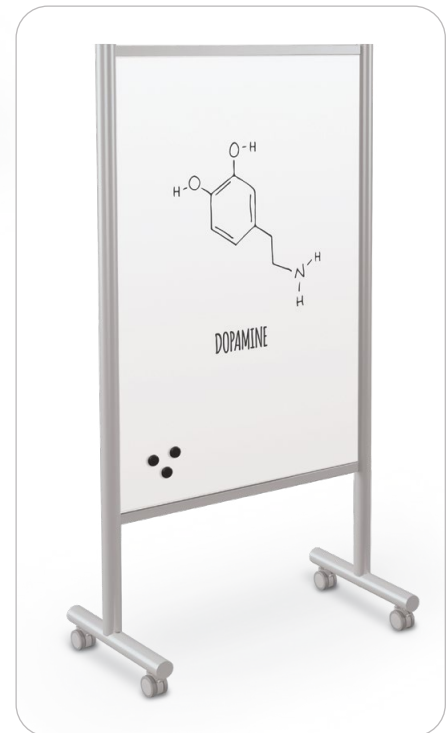

Inklüd® Visual Communication

inklüd
BY MOORECO

Inklüd® Mobile Whiteboard

The newest addition to the Inklüd family, the Inklüd Mobile Whiteboard adds even more seamless function to your work and learning spaces. With this series of sleek and stylish boards, you get mobile dry erase space, facilitate group learning, and even create private work areas.

Featuring anodized tubular platinum aluminum trim that coordinates seamlessly with other members of the Inklüd family, the mobile whiteboard comes with a magnetic porcelain steel surface to fit any need or environment, from corporate to classroom.

Double-sided dry erase porcelain whiteboard writing surfaces provide optimal performance and durability, and is available in two sizes.

Each mobile board includes a handy magnetic marker tray that holds up to 12 markers. The tray features a strong magnet, ensuring your tray stays in place. Magnetic ganging clips are also included, making joining the boards in your desired position easy.

Wide base design provides stability, and heavy duty locking casters give you easy mobility.

SEO Do In Their
Work?

Many consultants and SEO folks at larger companies w/ distinct projects will work this way