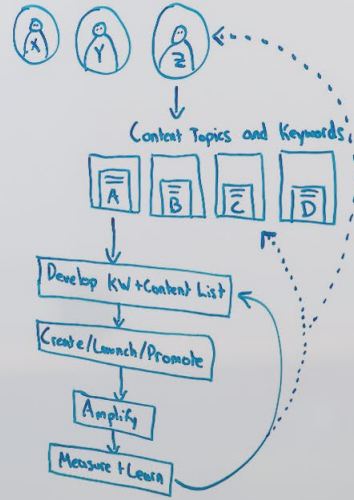

Customer/Profile Universe