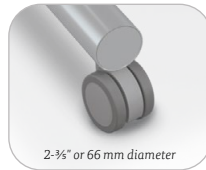

Inklüd® Table Options:

	Fixed Height	Adjustable Height	Flip Top	Top Sizes	Grommet Available	Casters or Glides
 C-Leg	29" | 36" | 42"	26"H to 36"H	Yes (29" or 36")	36" x 20" to 72" x 30"	Yes	Yes (glides only on flip top)
 T-Leg	29" | 36" | 42"	26"H to 36"H	Yes	36" x 20" to 72" x 30"	Yes	Yes (glides only on flip top)
 X-Base	29" | 36" | 42"	26"H to 36"H	—	30" | 36" | 42" Round or Square	Yes	Yes
 Round Pedestal	29" | 36" | 42"	—	—	30" | 36" | 42" Round	Yes	—
 Squircle Pedestal	29" | 36" | 42"	—	—	30" | 36" | 42" Squircle	Yes	—

All bases are available in three fixed heights (X-base shown above). Add flexibility with an adjustable height base available in all but the pedestal base.

Choose from floor safe nylon glides or dual-wheel casters (two locking) on all C-leg, T-leg, and X-base tables. Optional grommets available on all tabletops.

New squircle shape provides a rounded contour with ample tabletop space for collaboration or socialization.

Pedestal bases maximize room under the table for extra seat and leg space.

High end porcelain steel top option provides superior durability, easy erasability, and accepts magnets.

Flip tops are available on C-leg and T-leg bases, providing compact storage and easy configuration. Upgrade to porcelain steel whiteboard tops and create collaborative brainstorming zones on demand!