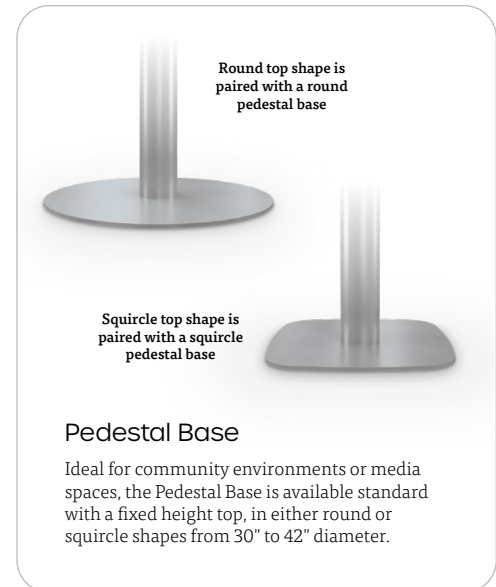

Markerboard*

*Markerboard not available with
matching edge band.

Base Styles:

Fixed Height
X-Base

Meet Inklüd®

Elevate users to their fullest potential with all new Inklüd tables. Designed to empower individuals of all ages, whether in educational or commercial settings, these tables boast a sleek and minimalist profile that seamlessly harmonize any environment. Their adaptability is a hallmark, offering versatile solutions with customizable features, including flip tops, a variety of base styles, and adjustable heights. Add casters for mobility to make dynamic easy-to-rearrange collaborative spaces, or choose glides for permanent stations. Seamlessly complement your existing decor by choosing from a wide range of customizable laminate tabletops. Grommets are optional for enhanced cable management.

Double-sided dry erase porcelain whiteboard writing surfaces provide optimal performance and durability, and is available in two sizes.

Each mobile board includes a handy magnetic marker tray that holds up to 12 markers. The tray features a strong magnet, ensuring your tray stays in place. Magnetic ganging clips are also included, making joining the boards in your desired position easy.