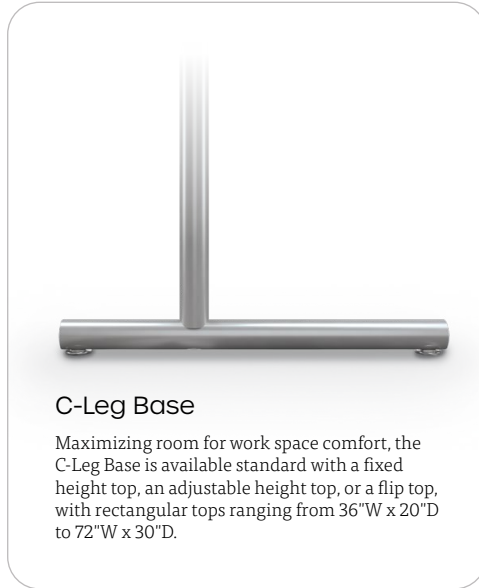

Markerboard*

*Markerboard not available with
matching edge band.

Base Styles:

Fixed Height
X-Base

Meet Inklüd®

Elevate users to their fullest potential with all new Inklüd tables. Designed to empower individuals of all ages, whether in educational or commercial settings, these tables boast a sleek and minimalist profile that seamlessly harmonize any environment. Their adaptability is a hallmark, offering versatile solutions with customizable features, including flip tops, a variety of base styles, and adjustable heights. Add casters for mobility to make dynamic easy-to-rearrange collaborative spaces, or choose glides for permanent stations. Seamlessly complement your existing decor by choosing from a wide range of customizable laminate tabletops. Grommets are optional for enhanced cable management.

All bases are available in three fixed heights (X-base shown above). Add flexibility with an adjustable height base available in all but the pedestal base.

Choose from floor safe nylon glides or dual-wheel casters (two locking) on all C-leg, T-leg, and X-base tables. Optional grommets available on all tabletops.