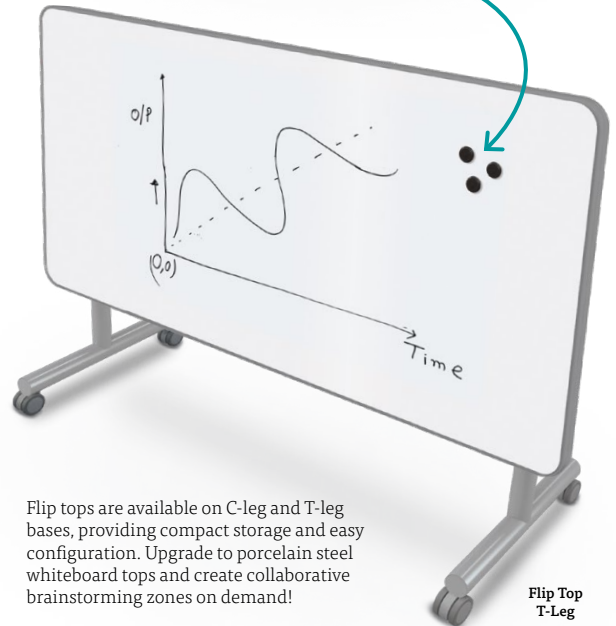

All bases are available in three fixed heights (X-base shown above). Add flexibility with an adjustable height base available in all but the pedestal base.

Choose from floor safe nylon glides or dual-wheel casters (two locking) on all C-leg, T-leg, and X-base tables. Optional grommets available on all tabletops.

New squircle shape provides a rounded contour with ample tabletop space for collaboration or socialization.

Pedestal bases maximize room under the table for extra seat and leg space.

Squircle Pedestal Base

High end porcelain steel top option provides superior durability, easy erasability, and accepts magnets.

Flip tops are available on C-leg and T-leg bases, providing compact storage and easy configuration. Upgrade to porcelain steel whiteboard tops and create collaborative brainstorming zones on demand!