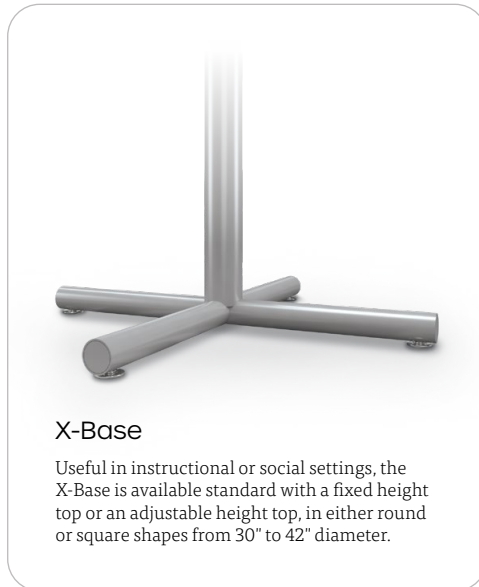

Markerboard*

*Markerboard not available with
matching edge band.

Base Styles:

Fixed Height
X-Base

Meet Inklüd®

Elevate users to their fullest potential with all new Inklüd tables. Designed to empower individuals of all ages, whether in educational or commercial settings, these tables boast a sleek and minimalist profile that seamlessly harmonize any environment. Their adaptability is a hallmark, offering versatile solutions with customizable features, including flip tops, a variety of base styles, and adjustable heights. Add casters for mobility to make dynamic easy-to-rearrange collaborative spaces, or choose glides for permanent stations. Seamlessly complement your existing decor by choosing from a wide range of customizable laminate tabletops. Grommets are optional for enhanced cable management.