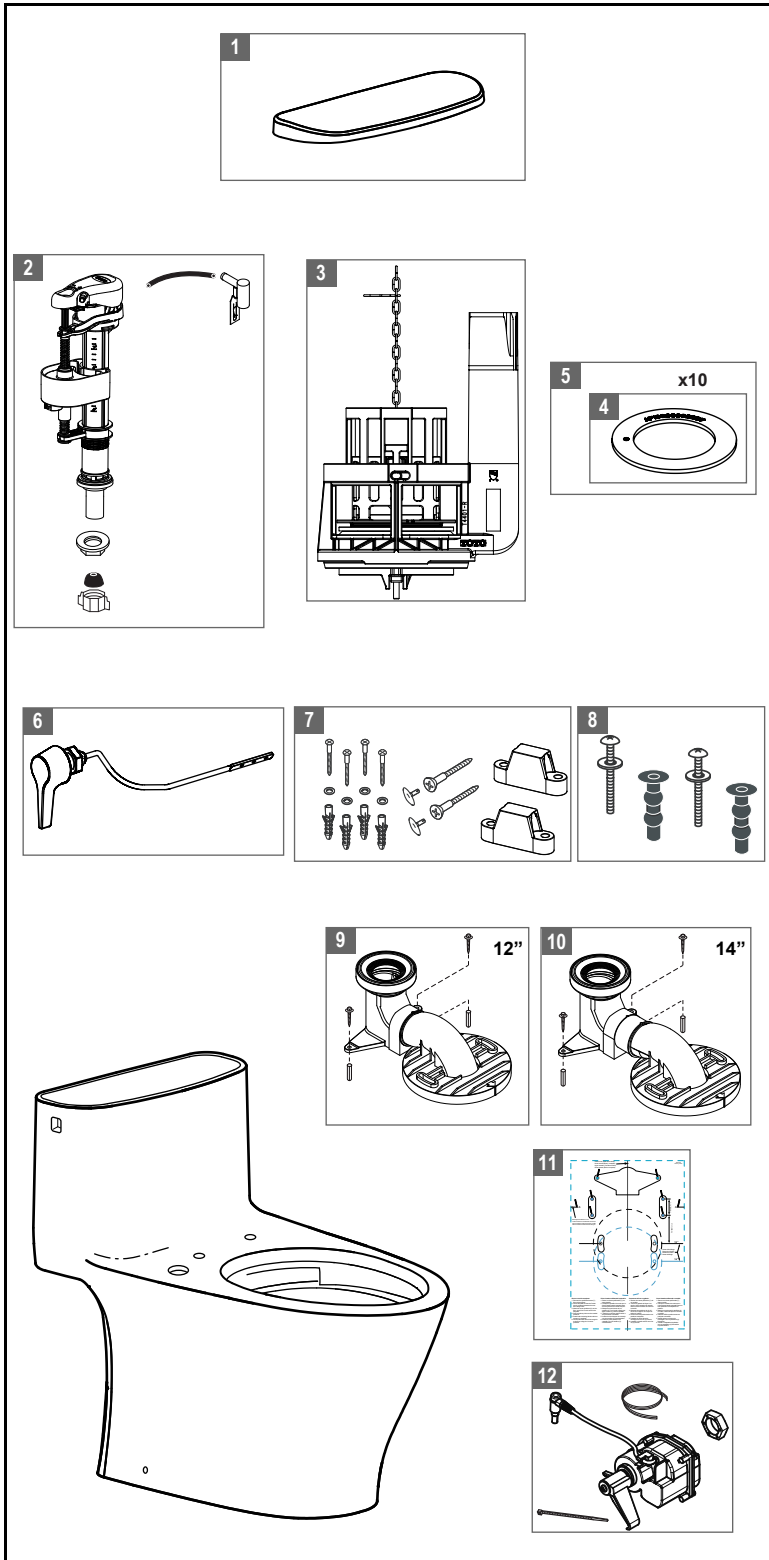

MS642124CEF, MS642124CEFG & MS642234CEFG

1.28 gpf Toilet, Elongated Bowl, Universal Height, TORNADO FLUSH®, CEFIONTECT®, Unifit Rough-In & Auto Flush

Actual Product may vary slightly from illustration.

Note:

Item	Part Number	Description
1	TCU642CRE#01	Tank Lid - Cotton
	TCU642CRE#03	Tank Lid w/ Velcro Tape - Bone
	TCU642CRE#11	Tank Lid - Colonial White
	TCU642CRE#12	Tank Lid - Sedona Beige
	TCU642CRE#51	Tank Lid - Ebony
2	TSU82.35-A	Fill Valve
3	THU747-A	Flush Valve
4	THU407	Seal Gasket (1 piece)
5	THU370	Seal Gasket (10 pieces)
6	THU750#01	Trip Lever - Cotton
	THU750#BN	Trip Lever - Brushed Nickel
	THU750#CP	Trip Lever - Chrome Plated
	THU750#MBL	Trip Lever - Matte Black
	THU750#PN	Trip Lever - Polished Nickel
7	THU764#01-A	Toilet Mounting Hardware - Cotton and Colonial White
	THU764#03-A	Toilet Mounting Hardware - Bone
	THU764#12-A	Toilet Mounting Hardware - Sedona Beige
	THU764#51-A	Toilet Mounting Hardware - Ebony
8	THU651N	Top Mounting Seat Hardware
9	TSU10W.12	Unifit - 12" Rough-in
10	TSU10W.14	Unifit - 14" Rough-in
11	0GU186-A	Template
12	THU882	Motor unit for Autoflush Single Flush