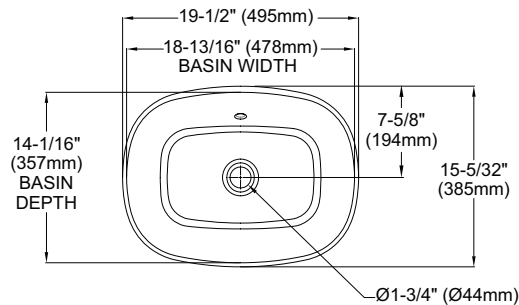

LT480(G)

Maris™ Semi-Recessed Vessel Lavatory

SPECIFICATIONS

- Waste 1-1/4" O.D.
- Size 19-1/2"W x 15-5/32"D
- Basin 18-13/16"W x 14-1/16"D
- Warranty One Year Limited Warranty
- Material Vitreous china
- Shipping Weight 22.6 lbs.
- Shipping Dimensions 22-1/4" x 18-3/4" x 9-3/4"

INSTALLATION NOTES

ADA Compliance