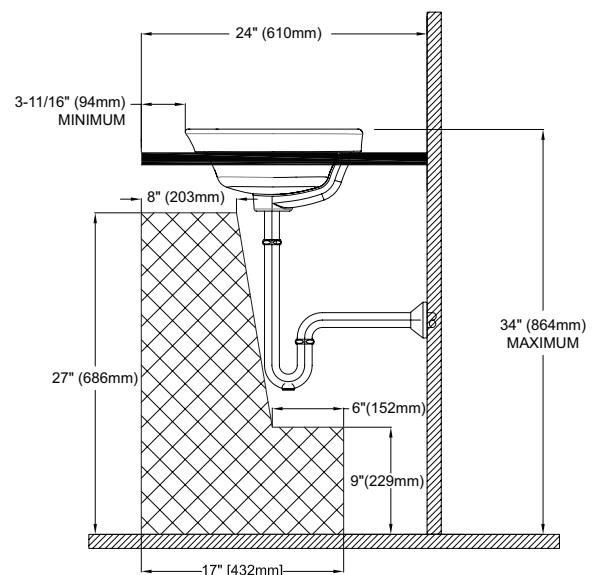

TOTO®

These dimensions and specifications are subject to change without notice