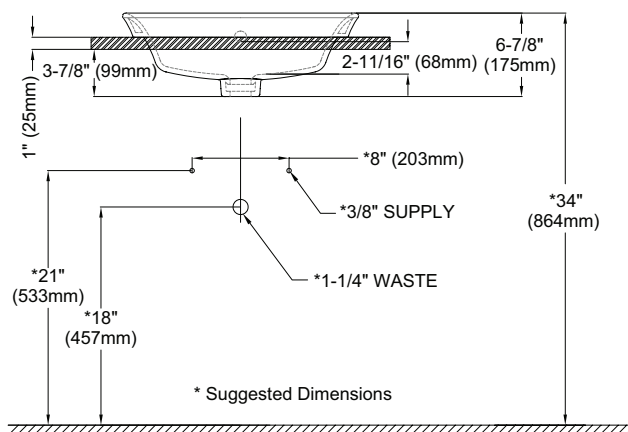

TOTO®

These dimensions and specifications are subject to change without notice