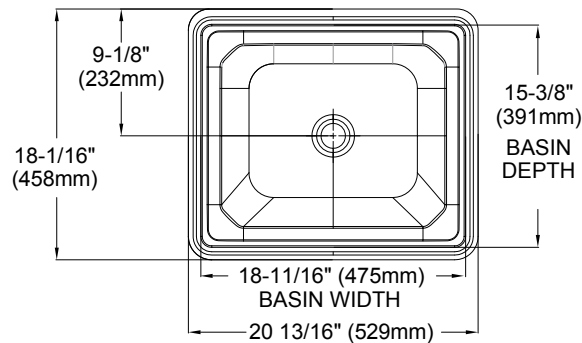

LT973(G)

Guinevere® Undercounter Lavatory

SPECIFICATIONS

- Waste 1-1/4" O.D.
- Size 20-13/16"W x 18"D
- Basin 18-11/16"W x 15-3/8"D
- Warranty One Year Limited Warranty
- Material Vitreous china
- Shipping Weight 29 lbs.
- Shipping Dimensions 25"W x 19-1/4"D x 10-1/2"H

INSTALLATION NOTES

Mounting Hardware