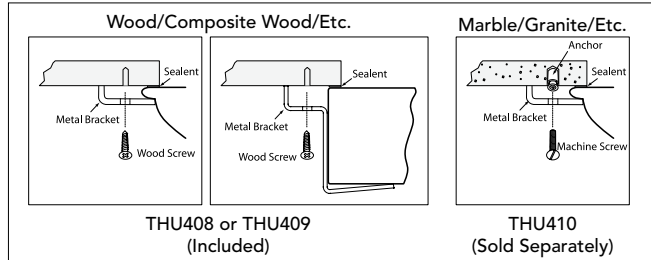

PRODUCT SPECIFICATION

The undercounter lavatory shall be made of vitreous china. Lavatory basin shall be 18-11/16" in length and 15-3/8" in width. Product shall be with concealed overflow and lavatory shall include mounting assembly. Lavatory shall be TOTO Model LT973_____.

LT973(G)

Guinevere® Undercounter Lavatory

SPECIFICATIONS

- Waste 1-1/4" O.D.
- Size 20-13/16"W x 18"D
- Basin 18-11/16"W x 15-3/8"D
- Warranty One Year Limited Warranty
- Material Vitreous china
- Shipping Weight 29 lbs.
- Shipping Dimensions 25"W x 19-1/4"D x 10-1/2"H

INSTALLATION NOTES

Mounting Hardware

ADA COMPLIANCE CHECK

TOTO®

These dimensions and specifications are subject to change without notice