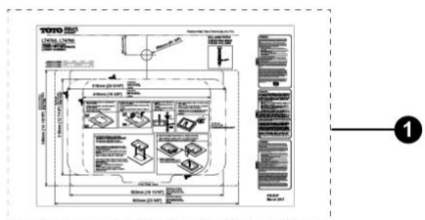

Rectangle Vessel Lavatory (including CEFIONTECT®)*

Item	Part Number	Description
1	0GU537-1	Template and Installation Instructions - LT475

Actual Product may vary slightly from illustration.

Note: *#MBE, #MBL, #MGR and #MW models do not have CEFIONTECT®