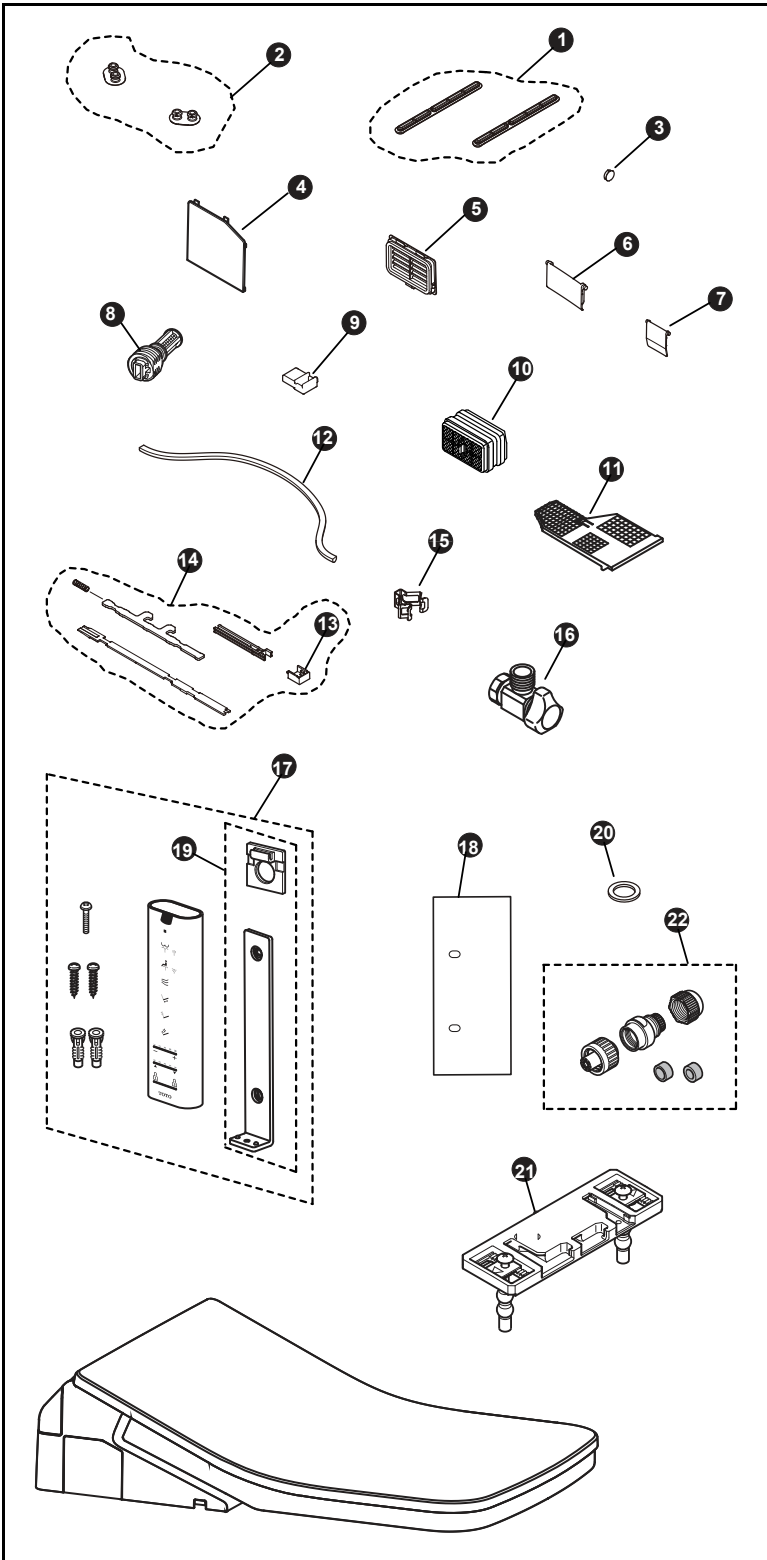

SW4049T60 SX Square WASHLET®+
 SW4049AT60 SX Square WASHLET®+ with Auto flush

Actual Product may vary slightly from illustration.

Note:

Item	Part Number	Description
1	THU6326	Lid Bumpers (x2)
2	THU9495	Seat Bumpers (x2)
3	THU6331	Screw Cap
4	THU6332#01	Side Cover - Cotton
	THU6332#12	Side Cover - Sedona Beige
5	THU6333#01	Deodorizer Louver - Cotton
	THU6333#12	Deodorizer Louver - Sedona Beige
6	THU6337#01	Front Cover - Cotton
	THU6337#12	Front Cover - Sedona Beige
7	THU6338#01	Wand Door - Cotton
	THU6338#12	Wand Door - Sedona Beige
8	THU6350	Water Filter Drain Valve
9	THU6356#01	Drain Lever Cap - Cotton
	THU6356#12	Drain Lever Cap - Sedona Beige
10	THU6358	Deodorizer Cartridge
11	THU6359#01	Deodorizer Air Filter - Cotton
	THU6359#12	Deodorizer Air Filter - Sedona Beige
12	THU6362	Backflow Check Gasket
13	THU6367#01	Lever Cover - Cotton
	THU6367#12	Lever Cover - Sedona Beige
14	THU6369#01	Lever Assembly - Cotton
	THU6369#12	Lever Assembly - Sedona Beige
15	THU9484#01	Water Supply Connection Clip
16	THU6377	Water Shutoff Valve
17	THU6382	Remote Control Assembly - SW4049T60
	THU6383	Remote Control Assembly - SW4049AT60
18	THU6384	Remote Control Operation Guide - SW4049T60
	THU6385	Remote Control Operation Guide - SW4049AT60
19	THU6386	Remote Control Hanger Assembly
20	THU6387	Supply Hose Fiber Washer
21	THU6388	Base Plate Assembly
22	THU6521	Electric Connection Adapter