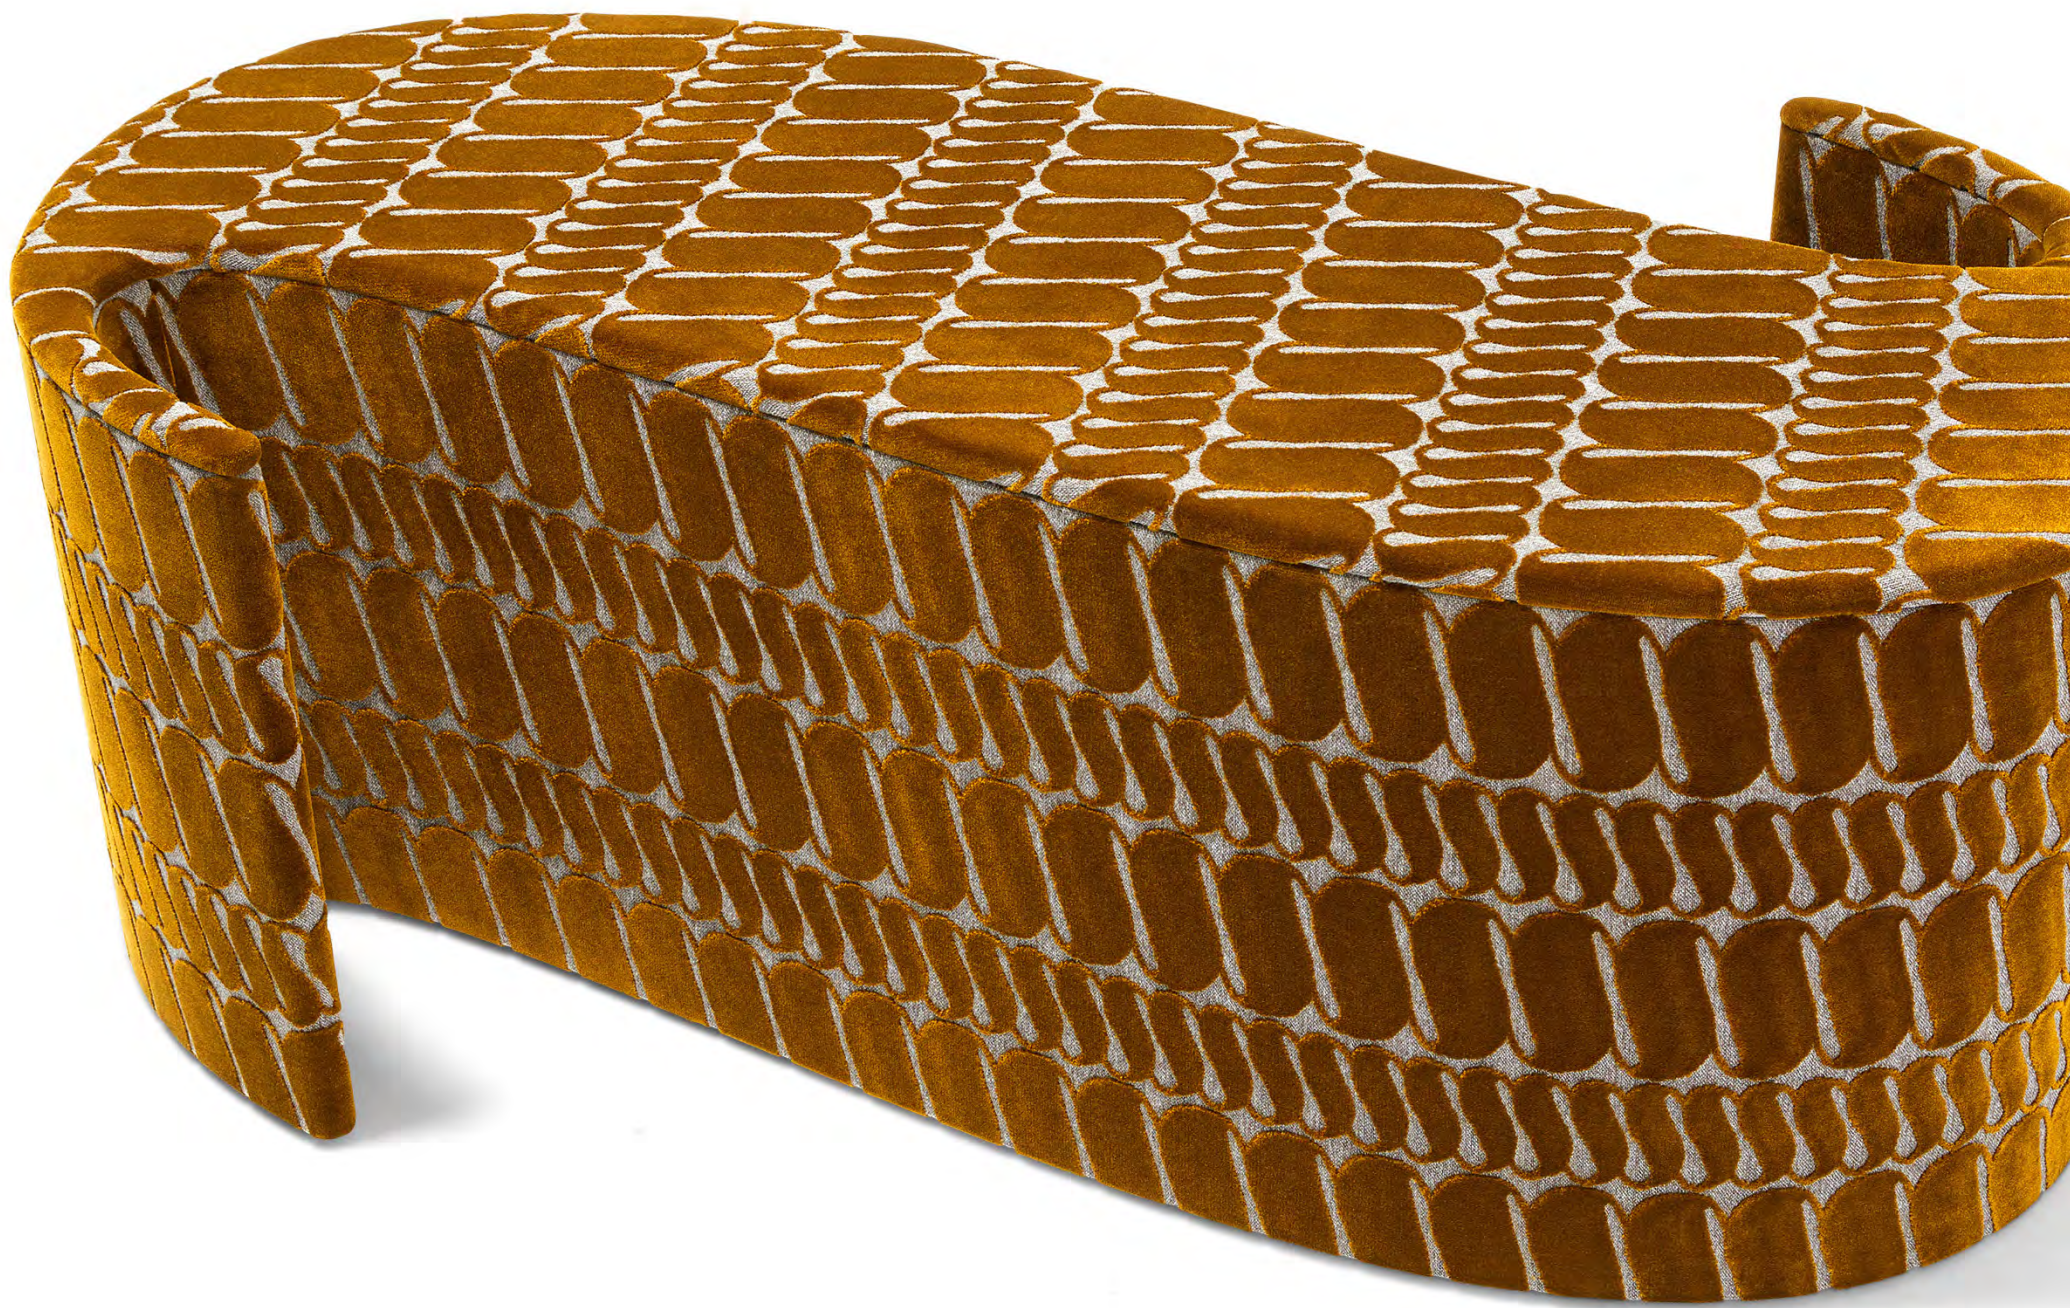

THE GLYPH COLLECTION

POUND PATTERN

The image shows several fabric swatches stacked on top of each other. The top swatch is a solid teal color with a fine, textured weave. Below it is a swatch with a geometric pattern of teal, white, and black. The next swatch is a solid brown color with a similar fine texture. The bottom-most swatch features a complex geometric pattern with diagonal stripes in brown, white, and black. The swatches are arranged in a fan-like stack, showing their edges and the texture of the fabric.

Aliases include the number sign, hashtag and the octothorp. The simple four stroke pound symbol is now known for skewing contrasting strokes that build vivid woven linear patterns.

PARENTHESES PATTERN

Utilized as a typographic "Fence" to hold supplementary info, House decided to stagger and rotate these parentheses to create a modulating, abstract structure.

I PATTERN

A lowercase script 'i' with just enough succulent curves to make you forget it's a vowel and create images of waves dotted with color.

TILDE

Originally inked by medieval scribes, the tilde moves from amplifying pronunciation to sculpted rows of distinguished eye-candy.