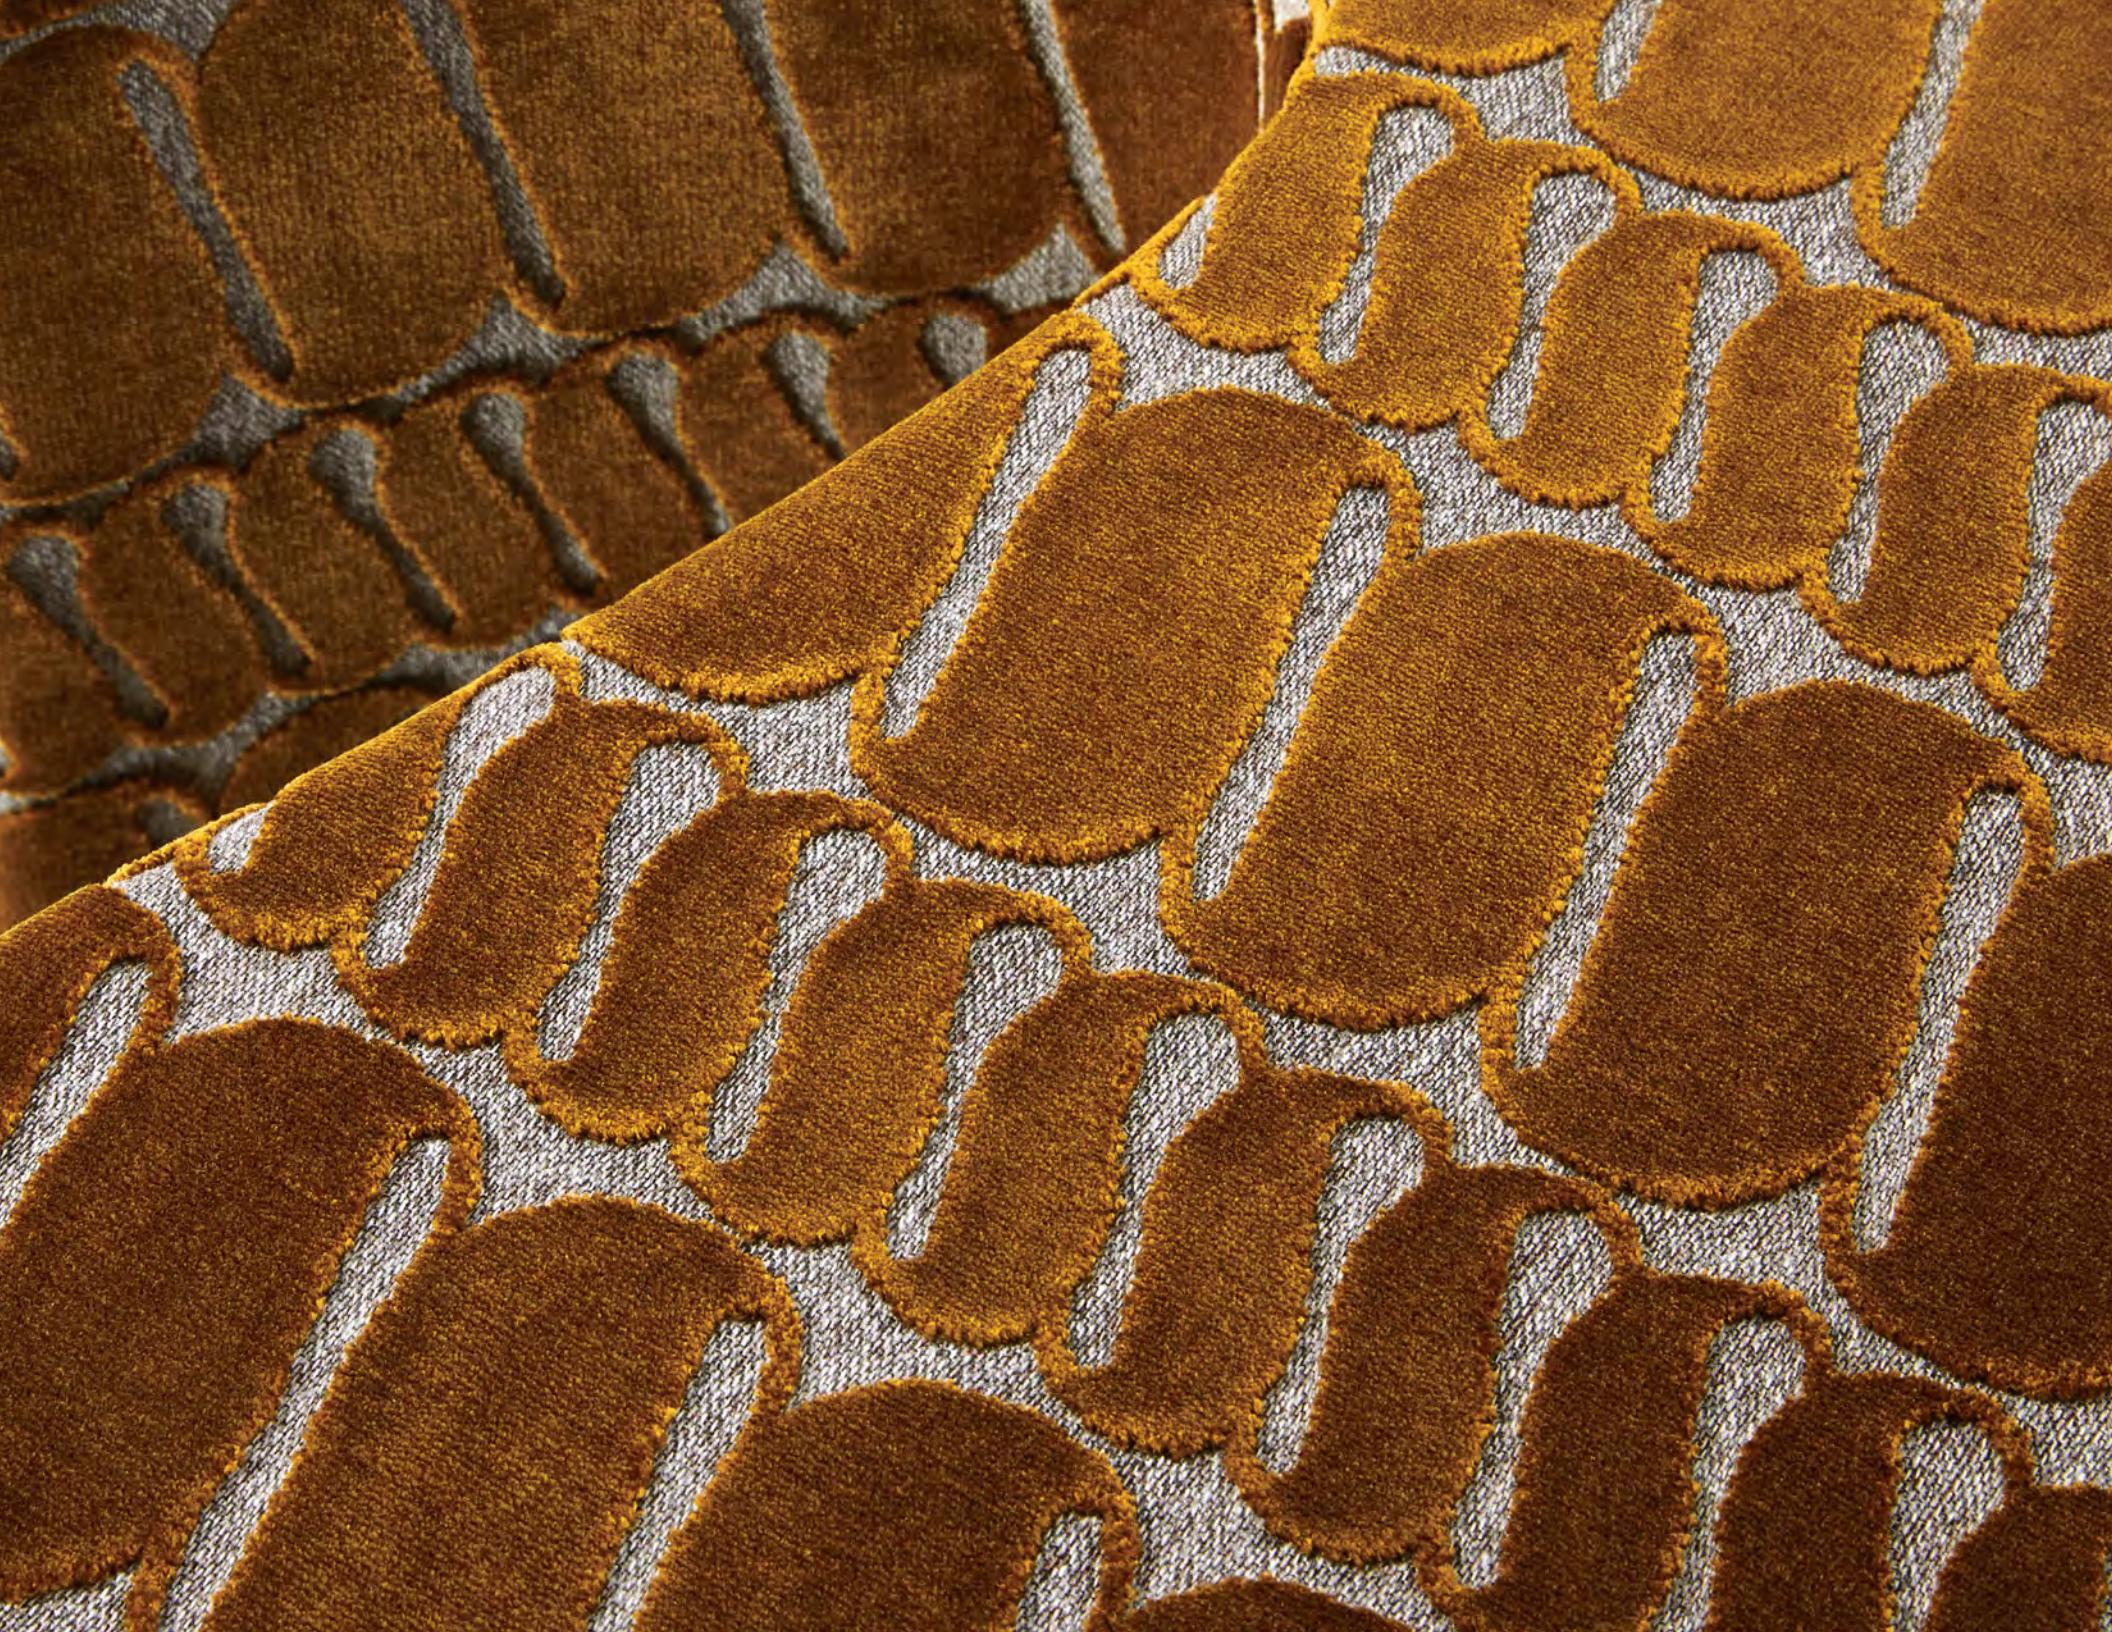

THE GLYPH COLLECTION

POUND PATTERN

The image shows several fabric swatches stacked on top of each other. The top swatch is a solid teal color with a fine, textured weave. Below it is a swatch with a geometric pattern of teal, white, and black. The next swatch is a solid brown color with a similar fine texture. The bottom-most swatch features a complex geometric pattern with diagonal stripes in brown, white, and black. The swatches are arranged in a fan-like stack, showing their edges and the texture of the fabric.

Aliases include the number sign, hashtag and the octothorp. The simple four stroke pound symbol is now known for skewing contrasting strokes that build vivid woven linear patterns.

PARENTHESES PATTERN

Utilized as a typographic "Fence" to hold supplementary info, House decided to stagger and rotate these parentheses to create a modulating, abstract structure.

I PATTERN

A lowercase script 'i' with just enough succulent curves to make you forget it's a vowel and create images of waves dotted with color.

TILDE

Originally inked by medieval scribes, the tilde moves from amplifying pronunciation to sculpted rows of distinguished eye-candy.