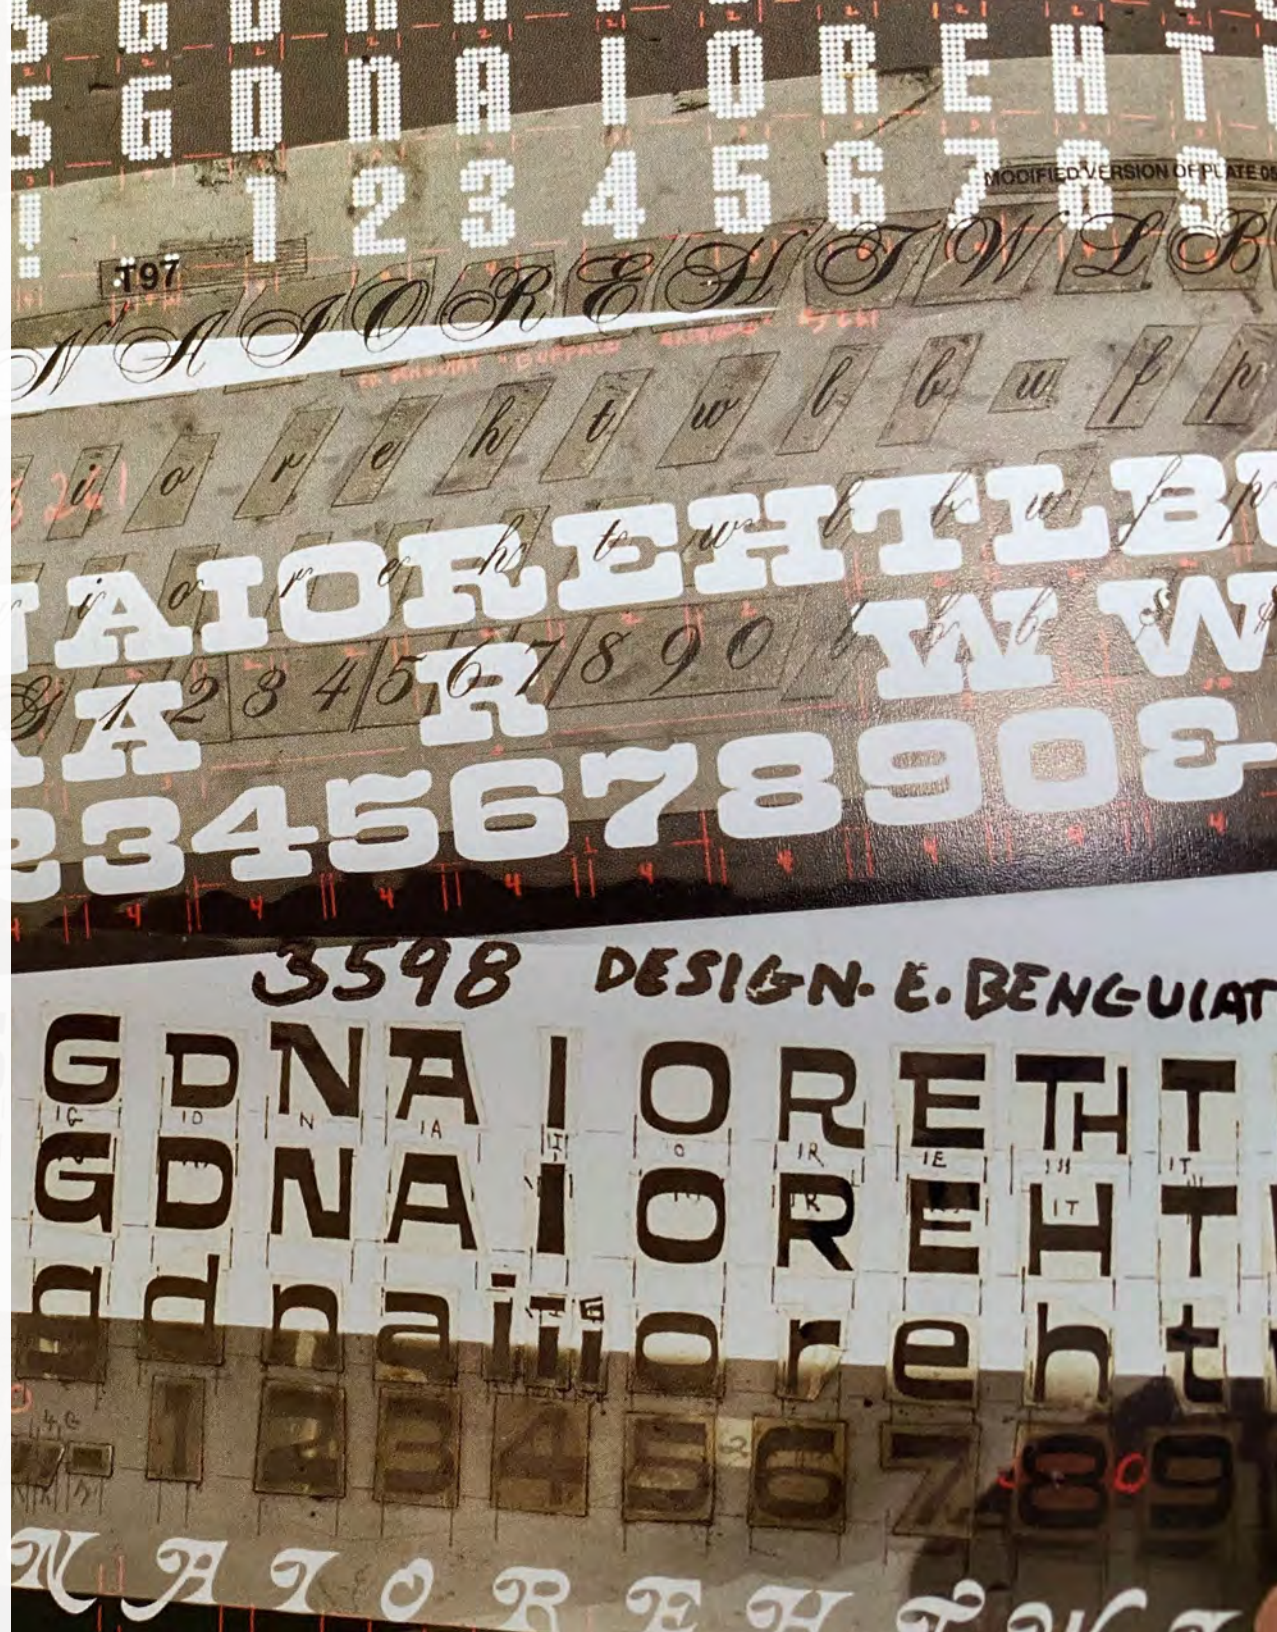

THE GLYPH COLLECTION

POUND PATTERN

The image shows several fabric swatches stacked on top of each other. The top swatch is a solid teal color with a fine, textured weave. Below it is a swatch with a geometric pattern of teal, white, and black. The next swatch is a solid brown color with a similar fine texture. The bottom-most swatch features a complex geometric pattern with diagonal stripes in brown, white, and black. The swatches are arranged in a fan-like stack, showing their edges and the texture of the fabric.

Aliases include the number sign, hashtag and the octothorp. The simple four stroke pound symbol is now known for skewing contrasting strokes that build vivid woven linear patterns.

PARENTHESES PATTERN

Utilized as a typographic "Fence" to hold supplementary info, House decided to stagger and rotate these parentheses to create a modulating, abstract structure.

I PATTERN

A lowercase script 'i' with just enough succulent curves to make you forget it's a vowel and create images of waves dotted with color.

TILDE

Originally inked by medieval scribes, the tilde moves from amplifying pronunciation to sculpted rows of distinguished eye-candy.

x

X PATTERN

Forms that take rhythmic cues from shapes found in musical notation multiply to indicate unknown variations of interlocking hues.

TYPOGRAPHY

A supporting color system designed to add strong or subtle punctuation to the Glyph Collection.