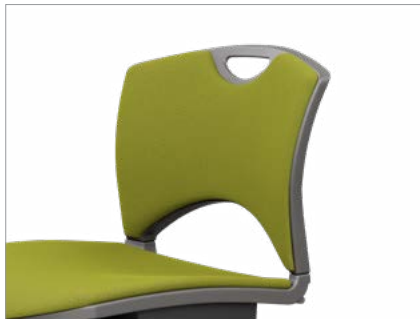

Built-in pull handle