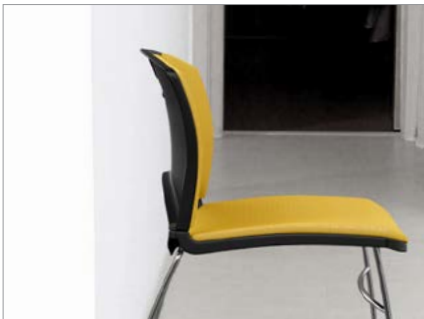

# OnCall®

SitOnIt • Seating®  
sitonit.net

OnCall® is a lightweight multipurpose side chair, task chair and stool collection with multi-ways to mix and match. Begin with all plastic, upholstered seat, or upholstered seat and back. Define a style with black or chrome frame. Finally, pick from 3 plastic colors or thousands of textiles. A half-circle back cutout serves as a handle to move the chair anywhere.

The contoured OnCall collection offers a value-priced solution for meeting rooms and break areas as well as healthcare and educational environments.

## FEATURES

- Task chair, side chair and bar stool
- Fully upholstered, upholstered seat or plastic
- 3 plastic shell colors
- Black or chrome frame
- Stacks 8 on the floor, 20-25 on the optional cart
- Built-in pull handle
- Wall-saver frame design
- 250 lb. weight capacity
- Lifetime Warranty
- All options and 1,000's of fabrics ship in 5 to 10 days

### Shell colors

Slate

Navy

Black