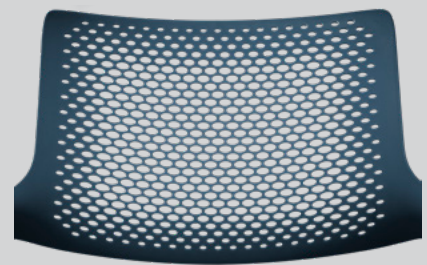

WE CREATED

We discovered a solution that promotes movement, fosters collaboration, is comfortable for long or short periods of time, and offers a monochromatic color palette. Picado is simply a solution for all space types. Picado stands out from the competition in the following ways:

Flex Back Design

Support changing postures and provide maximum comfort with the flex back feature. The perforated back design also provides an opportunity for air circulation.