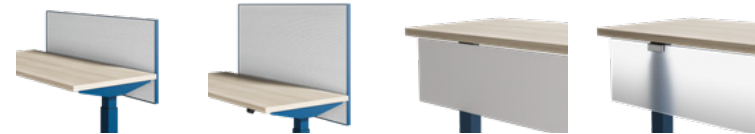

Naviyd[®]

ADJUSTABLE HEIGHT TABLES

NATIONAL[®]

The Naviyd collection of adjustable height tables allows you to tailor your space to your specific needs. With a variety of leg designs and worksurface options, it's easy to create a workstation that matches your personal style and ergonomic needs. By simply maneuvering between sitting and standing, you'll benefit from increased concentration and reduced stress.

CONFIGURATIONS

L-CONFIGURATION 120° CURVED RECTANGLE

RIM PROFILE CONTROLS

SOFTENED VINYL STANDARD UP/DOWN 4-POSITION PROGRAMMABLE 4-POSITION PROGRAMMABLE FOR SLIM BASE

PRIVACY SCREENS MODESTY PANELS

12" 21" LAMINATE, WOODGRAIN + SOLID RESIN, FROSTED