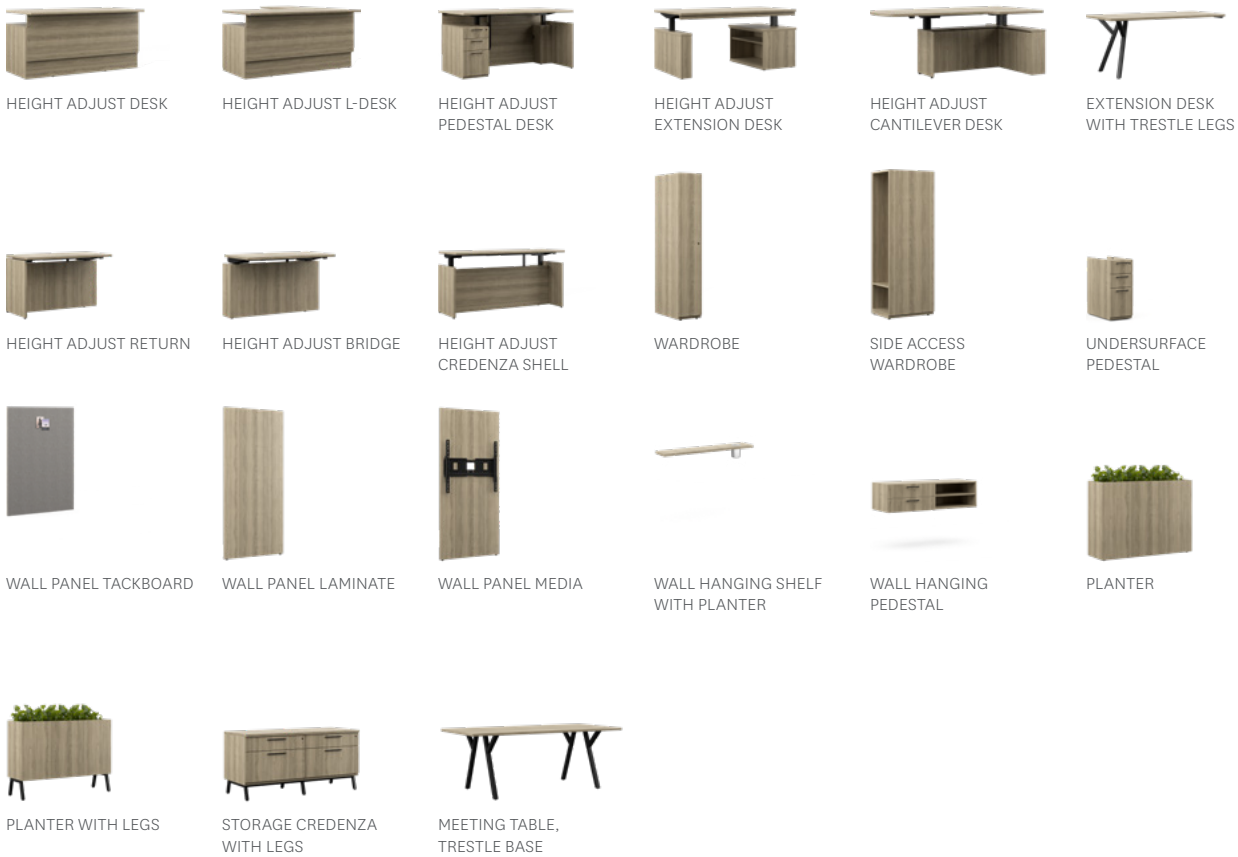

The portfolio now includes wall panels and shelves to increase storage and functionality. Smaller storage options and new configurations accommodate today's shrinking footprints. New trestle legs add an aesthetic appeal to conference and private office environments. Additional height adjust options have been included to accommodate ergonomic needs and personal well-being. Two styles of planters have been added, making it easier to add biophilia anywhere.

### ENHANCEMENTS

- Wall panels in laminate, markerboard, or upholstered materials that accommodate:
  - Floating wall shelves, including biophilia inserts
  - TV mount
- Narrower width wardrobes and undersurface pedestals
- New wardrobe configurations including side entry and interior drawer options
- Contemporary style trestle legs in metal or wood
- Robust offering of height adjust desks, returns, bridges, and credenzas
- Wall mount storage pedestals
- Two styles of freestanding planters
- New pull styles (Motif and Signature) available in all paint colors

**Integrate Ergonomics**

Adjustable height desks and returns support natural movement throughout the day.

**Add Function & Refreshed Aesthetic**

New wall panels and shelves increase efficiency while fresh table base designs and planter options enhance environments.