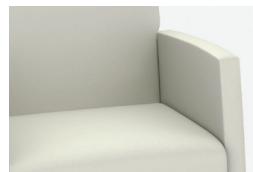

Kimball®

Beo®

**Practical Features and Elegant Lines**

Beo is a timeless collection of guest, lounge, and tandem seating with coordinating inline and occasional tables. The series offers multiple back styles, wall saver legs, a clean out feature, and optional tablet

**Options and Details**

Upholstered Arm

Polyurethane Arm Cap

Wood Arm Cap

Tablet Arm

Contrasting Upholstery

Decorative Reveal

Wall Saver Legs

Vertical Insert Back

Full Back

Button Back

**Lounge Seating Statement of Line**

One Seat

One Seat Mobile

Two Seat

Tandem Two Seat