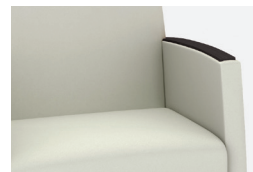

Kimball®

Beo®

**Practical Features and Elegant Lines**

Beo is a timeless collection of guest, lounge, and tandem seating with coordinating inline and occasional tables. The series offers multiple back styles, wall saver legs, a clean out feature, and optional tablet

**Options and Details**

Upholstered Arm

Polyurethane Arm Cap

Wood Arm Cap

Tablet Arm

Contrasting Upholstery

Decorative Reveal

Wall Saver Legs

Vertical Insert Back

Full Back

Button Back

**Lounge Seating Statement of Line**

One Seat

One Seat Mobile

Two Seat

Tandem Two Seat