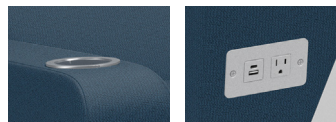

Coffee

Available in 16" & 22" heights

OPTIONS

Seating Base Style

4-Leg

Sled

Features

Cup Holder

125V Power & USB-A + C

Available on left- or right-facing low arms

Available on seating with arms

Upholstery

Non-Contrasting

Contrasting

Available on seating with arms

This document may contain discontinued fabrics or finishes; for current surface materials, visit ki.com.