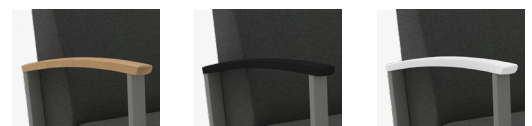

ARM CAPS

Available on select models.

Wood

Poly

Solid Surface