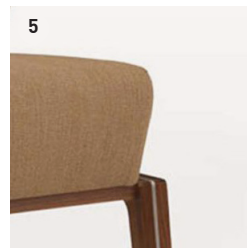

FEATURES

- 1. Lounge Options:** Choose from multiple lounge seat options.
- 2. Wall Saver:** Prevents scuffing, scratching, or denting of paint, wallpaper, or drywall.
- 3. Parquet Top:** Wood veneer face with geometric patterns, providing a classic yet contemporary look.
- 4. Structural Integrity:** Features mortise and tenon joinery with corner blocks, glue, and screws, along with internal aluminum cores in legs and arms to ensure strength and stability.
- 5. Cushions:** Equipped with fixed cushions made of high-density polyurethane foam, 3 inches thick for seats, supported by synthetic sheet webbing with cross-strap reinforcement.