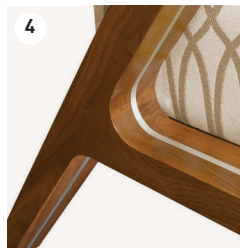

COLLECTION

Finn

An organic mix of modern engineering, mid-century aesthetic, and Scandinavian design, Finn creates touchdown seating arrangements for smaller spaces or provides a comprehensive solution to round out larger interiors.

FEATURES

- 1. Lounge Options:** Choose from multiple lounge seat options.
- 2. Wall Saver:** Prevents scuffing, scratching, or denting of paint, wallpaper, or drywall.
- 3. Parquet Top:** Wood veneer face with geometric patterns, providing a classic yet contemporary look.
- 4. Structural Integrity:** Features mortise and tenon joinery with corner blocks, glue, and screws, along with internal aluminum cores in legs and arms to ensure strength and stability.
- 5. Cushions:** Equipped with fixed cushions made of high-density polyurethane foam, 3 inches thick for seats, supported by synthetic sheet webbing with cross-strap reinforcement.