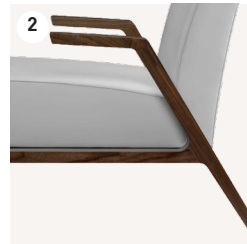

COLLECTION

Finn

An organic mix of modern engineering, mid-century aesthetic, and Scandinavian design, Finn creates touchdown seating arrangements for smaller spaces or provides a comprehensive solution to round out larger interiors.

FEATURES

- 1. Lounge Options:** Choose from multiple lounge seat options.
- 2. Wall Saver:** Prevents scuffing, scratching, or denting of paint, wallpaper, or drywall.
- 3. Parquet Top:** Wood veneer face with geometric patterns, providing a classic yet contemporary look.
- 4. Structural Integrity:** Features mortise and tenon joinery with corner blocks, glue, and screws, along with internal aluminum cores in legs and arms to ensure strength and stability.
- 5. Cushions:** Equipped with fixed cushions made of high-density polyurethane foam, 3 inches thick for seats, supported by synthetic sheet webbing with cross-strap reinforcement.