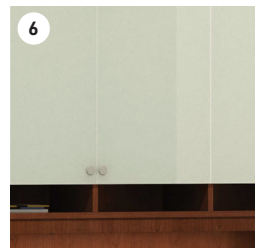

- 1. Height Adjustable:** Lift columns are offered as either stand alone desks or integrated into L- and U-unit configurations.
- 2. Base Options:** Bases include square, cross, panel, and round.
- 3. Cord Management:** Designed for clean, organized workspaces, offering integrated power/data access and concealed routing through desks, modesty panels, and storage components.
- 4. Design Details:** Edge detail profiles include: bevel, transitional, and triad.
- 5. Accessory Rail:** A functional and space-saving element designed to enhance productivity and organization at the workstation.
- 6. Glass Options:** White back-painted glass is available for overhead cabinet doors and modesty panels, adding a sleek, modern touch.