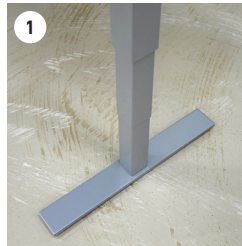

- 1. Height Adjustable:** Lift columns are offered as either stand alone desks or integrated into L- and U-unit configurations.
- 2. Base Options:** Bases include square, cross, panel, and round.
- 3. Cord Management:** Designed for clean, organized workspaces, offering integrated power/data access and concealed routing through desks, modesty panels, and storage components.
- 4. Design Details:** Edge detail profiles include: bevel, transitional, and triad.
- 5. Accessory Rail:** A functional and space-saving element designed to enhance productivity and organization at the workstation.
- 6. Glass Options:** White back-painted glass is available for overhead cabinet doors and modesty panels, adding a sleek, modern touch.