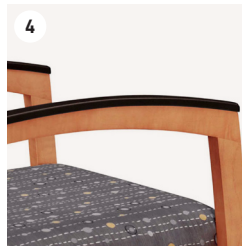

COLLECTION

Gatsby

Gatsby allows you to grab attention with an open vertical panel back, or sit in style in a fully upholstered model. Arched arms and legs add simple beauty and full support. Pick from six different back styles.

FEATURES

- 1. Tandem Chairs:** Gatsby offers bench options.
- 2. Integrated Linking:** Offers an adjustable linking system where chairs can be ganged together or separate.
- 3. Wall Saver:** Prevent damage to the chair and environment.
- 4. Polyurethane Arm Cap:** Easy for cleaning, convenient for healthcare settings.
- 5. Bariatric Chair:** Designed to accommodate all, providing comfort and safety.
- 6. Linking Tables:** Gatsby offers tables that connect.