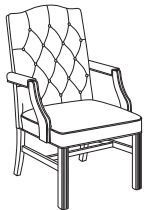

Swivel

Executive Swivel
Plain Seat & Back
25"D x 26 1/2"W x 44"H

Executive Swivel
Plain Seat w/Tufted Back
25"D x 26 1/2"W x 44"H

Guest with Upholstered Arm Cap

Guest
Plain Seat & Back
27 1/2"D x 26 1/2"W x 40 1/2"H

Guest
Plain Seat w/Tufted Back
27 1/2"D x 26 1/2"W x 40 1/2"H

Guest
Plain Seat & Back
25 1/4"D x 24 1/2"W x 30"H

Guest
Plain Seat & Back w/Trim Nails
25 1/4"D x 24 1/2"W x 30"H

Guest with Casters
Plain Seat & Back
25 1/4"D x 24 1/2"W x 30"H

Guest with Casters
Plain Seat & Back w/Trim Nails
25 1/4"D x 24 1/2"W x 30"H

Guest with Upholstered Arm Rest

Guest
Plain Seat & Back
27 1/2"D x 26 1/2"W x 40 1/2"H

Guest
Plain Seat w/Tufted Back
27 1/2"D x 26 1/2"W x 40 1/2"H