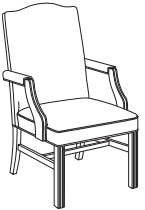

Swivel

Executive Swivel
Plain Seat & Back
25"D x 26 1/2"W x 44"H

Executive Swivel
Plain Seat w/Tufted Back
25"D x 26 1/2"W x 44"H

Guest with Upholstered Arm Cap

Guest
Plain Seat & Back
27 1/2"D x 26 1/2"W x 40 1/2"H

Guest
Plain Seat w/Tufted Back
27 1/2"D x 26 1/2"W x 40 1/2"H

Guest
Plain Seat & Back
25 1/4"D x 24 1/2"W x 30"H

Guest
Plain Seat & Back w/Trim Nails
25 1/4"D x 24 1/2"W x 30"H

Guest with Casters
Plain Seat & Back
25 1/4"D x 24 1/2"W x 30"H

Guest with Casters
Plain Seat & Back w/Trim Nails
25 1/4"D x 24 1/2"W x 30"H

Guest with Upholstered Arm Rest

Guest
Plain Seat & Back
27 1/2"D x 26 1/2"W x 40 1/2"H

Guest
Plain Seat w/Tufted Back
27 1/2"D x 26 1/2"W x 40 1/2"H