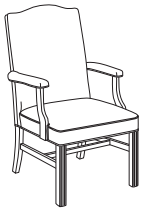

Swivel

Executive Swivel
Plain Seat & Back
25"D x 26 1/2"W x 44"H

Executive Swivel
Plain Seat w/Tufted Back
25"D x 26 1/2"W x 44"H

Guest with Upholstered Arm Cap

Guest
Plain Seat & Back
27 1/2"D x 26 1/2"W x 40 1/2"H

Guest
Plain Seat w/Tufted Back
27 1/2"D x 26 1/2"W x 40 1/2"H

Guest
Plain Seat & Back
25 1/4"D x 24 1/2"W x 30"H

Guest
Plain Seat & Back w/Trim Nails
25 1/4"D x 24 1/2"W x 30"H

Guest with Casters
Plain Seat & Back
25 1/4"D x 24 1/2"W x 30"H

Guest with Casters
Plain Seat & Back w/Trim Nails
25 1/4"D x 24 1/2"W x 30"H

Guest with Upholstered Arm Rest

Guest
Plain Seat & Back
27 1/2"D x 26 1/2"W x 40 1/2"H

Guest
Plain Seat w/Tufted Back
27 1/2"D x 26 1/2"W x 40 1/2"H

Armless Guest

Guest
Plain Seat & Back
27 1/2"D x 20 1/2"W x 40 1/2"H

Guest
Plain Seat w/Tufted Back
27 1/2"D x 20 1/2"W x 40 1/2"H