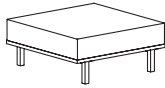

Ottomans

Square Ottoman
40"D x 40"W x 18"H