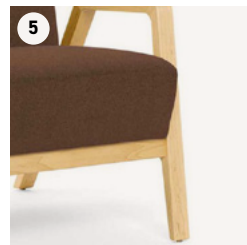

# Finn Nu

Add a touch of comfort and luxury to any space. An accent chair is an important touch in each interior as they help reinforce a room's style, and Finn Nu does it unequivocally.

**Designer**

- Qdesign

**Explore**

- Series Landing Page →
- Contract Information →
- Design Resources →
- Materials Offering →
- Sustainable Design →
- Lead Times →
- Care & Maintenance →

FEATURES

- 1. Lounge Options:** Choose from multiple lounge seat options.
- 2. Wall Saver:** Prevents scuffing, scratching, denting of paint, wallpaper, and drywall.
- 3. Tables:** All tables are constructed with solid maple frames.
- 4. Structural Integrity:** Features mortise and tenon joinery with corner blocks, glue, and screws.
- 5. Cushions:** Equipped with fixed cushions made of high-density polyurethane foam, 3 inches thick for seats, supported by synthetic sheet webbing with cross-strap reinforcement.