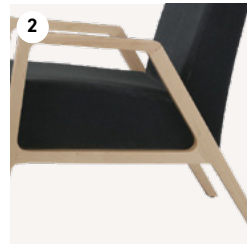

# Finn Nu

Add a touch of comfort and luxury to any space. An accent chair is an important touch in each interior as they help reinforce a room's style, and Finn Nu does it unequivocally.

**Designer**

- Qdesign

**Explore**

- Series Landing Page →
- Contract Information →
- Design Resources →
- Materials Offering →
- Sustainable Design →
- Lead Times →
- Care & Maintenance →

FEATURES

- 1. Lounge Options:** Choose from multiple lounge seat options.
- 2. Wall Saver:** Prevents scuffing, scratching, denting of paint, wallpaper, and drywall.
- 3. Tables:** All tables are constructed with solid maple frames.
- 4. Structural Integrity:** Features mortise and tenon joinery with corner blocks, glue, and screws.
- 5. Cushions:** Equipped with fixed cushions made of high-density polyurethane foam, 3 inches thick for seats, supported by synthetic sheet webbing with cross-strap reinforcement.