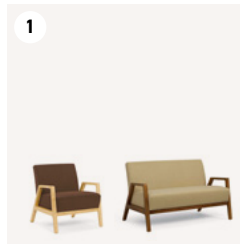

# Finn Nu

Add a touch of comfort and luxury to any space. An accent chair is an important touch in each interior as they help reinforce a room's style, and Finn Nu does it unequivocally.

**Designer**

- Qdesign

**Explore**

- Series Landing Page →
- Contract Information →
- Design Resources →
- Materials Offering →
- Sustainable Design →
- Lead Times →
- Care & Maintenance →

FEATURES

- 1. Lounge Options:** Choose from multiple lounge seat options.
- 2. Wall Saver:** Prevents scuffing, scratching, denting of paint, wallpaper, and drywall.
- 3. Tables:** All tables are constructed with solid maple frames.
- 4. Structural Integrity:** Features mortise and tenon joinery with corner blocks, glue, and screws.
- 5. Cushions:** Equipped with fixed cushions made of high-density polyurethane foam, 3 inches thick for seats, supported by synthetic sheet webbing with cross-strap reinforcement.