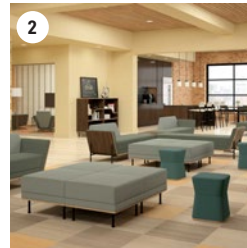

- 1. Organic Beauty:** Artfully crafted with exposed edges, upholstery, and molded to revive a mid-century look.
- 2. Adaptable Comfort:** Lounge seating flexes between arm and armless styles, with partial, full, or open backs—shaping spaces for conversation or retreat.
- 2. Elevated Utility:** Mid-back bookcases with exposed ply edges offer modern appeal and wire pass-through for clean connectivity.
- 4. Refined Functionality:** Caseloads integrate soft-close drawers and sleek, built-in pulls, blending utility with subtle sophistication.
- 5. Seamless Integration:** Power and data stay within reach via surface or face mounts, hidden wire channels, and floor access in enclosed cabinets.
- 6. Light & Clarity:** Freestanding glass tables—with clear or smoke tops—add an airy presence and modern versatility to any setting.