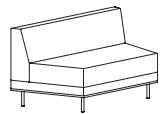

Freestanding Lounge

Swivel Lounge Chair
29 1/2"D x 33 1/2"W x 29 3/4"H

Ottoman
23"D x 23 1/2"W x 14"H

Lounge Chair
29 1/2"D x 33 1/2"W x 29 3/4"H

Settee Lounge
29 1/2"D x 58 1/2"W x 29 3/4"H

Sofa Lounge
29 1/2"D x 82 1/2"W x 29 3/4"H

Rectangular Coffee Table Wood or Glass
24"D x 48"W x 16 1/4"H

Square Coffee Table Wood or Glass
48"D x 48"W x 16 1/4"H

Modular Lounge *Various sizes available*

Straight Bench

Straight Bench With Back

Open Side Bench With Back

Chaise Bench with Partial Back

Partial Back Bench

Open Side Bench

Angled Bench

Angled Bench With Back

Angled Open Side Bench With Back

Angled Open Side Bench

120° Connecting Bench

120° Connecting Bench With Back

Straight Bench

Corner Bench

Storage *Various sizes available*

Credenza Bench

Storage Credenza

Transition Credenza

Bookcase