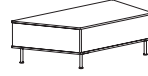

Freestanding Lounge

Swivel Lounge Chair
29 1/2"D x 33 1/2"W x 29 3/4"H

Ottoman
23"D x 23 1/2"W x 14"H

Lounge Chair
29 1/2"D x 33 1/2"W x 29 3/4"H

Settee Lounge
29 1/2"D x 58 1/2"W x 29 3/4"H

Sofa Lounge
29 1/2"D x 82 1/2"W x 29 3/4"H

Freestanding Bench
24"D x 74 1/2"W x 17"H

Upholstered Pod
13 1/2"D x 13 1/2"W x 18"H

Upholstered Table
13 1/2"D x 13 1/2"W x 21 1/4"H

Square Table
24"D x 24"W x 16 1/4"H

Open Square Table
24"D x 24"W x 16 1/4"H

Coffee Table
24"D x 48"W x 16 1/4"H

Single Angled Table
24"D x 48"W x 16 1/4"H

Dual Angled Corner Table
24"D x 48"W x 16 1/4"H

120° Connecting Table
36"D x 36"W x 16 1/4"H

Side Table Wood or Glass
20"D x 20"W x 16 1/4"H

Rectangular Coffee Table Wood or Glass
24"D x 48"W x 16 1/4"H

Square Coffee Table Wood or Glass
48"D x 48"W x 16 1/4"H

Modular Lounge *Various sizes available*

Straight Bench

Straight Bench With Back

Open Side Bench With Back