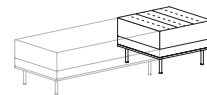

Rectangular Coffee Table Wood or Glass
24"D x 48"W x 16 1/4"H

Square Coffee Table Wood or Glass
48"D x 48"W x 16 1/4"H

Modular Lounge *Various sizes available*

Straight Bench

Straight Bench With Back

Open Side Bench With Back

Chaise Bench with Partial Back

Partial Back Bench

Open Side Bench

Angled Bench

Angled Bench With Back

Angled Open Side Bench With Back

Angled Open Side Bench

120° Connecting Bench

120° Connecting Bench With Back

Straight Bench

Corner Bench

Storage *Various sizes available*

Credenza Bench

Storage Credenza

Transition Credenza

Bookcase