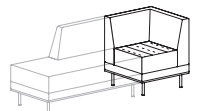

Coffee Table
24"D x 48"W x 16 1/4"H

Single Angled Table
24"D x 48"W x 16 1/4"H

Dual Angled Corner Table
24"D x 48"W x 16 1/4"H

120° Connecting Table
36"D x 36"W x 16 1/4"H

Side Table Wood or Glass
20"D x 20"W x 16 1/4"H

Rectangular Coffee Table Wood or Glass
24"D x 48"W x 16 1/4"H

Square Coffee Table Wood or Glass
48"D x 48"W x 16 1/4"H

Modular Lounge *Various sizes available*

Straight Bench

Straight Bench With Back

Open Side Bench With Back

Chaise Bench with Partial Back

Partial Back Bench

Open Side Bench

Angled Bench

Angled Bench With Back

Angled Open Side Bench With Back

Angled Open Side Bench

120° Connecting Bench

120° Connecting Bench With Back

Straight Bench

Corner Bench

Storage *Various sizes available*

Credenza Bench

Storage Credenza

Transition Credenza

Bookcase