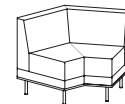

Freestanding Bench
24"D x 74 1/2"W x 17"H

Upholstered Pod
13 1/2"D x 13 1/2"W x 18"H

Upholstered Table
13 1/2"D x 13 1/2"W x 21 1/4"H

Square Table
24"D x 24"W x 16 1/4"H

Open Square Table
24"D x 24"W x 16 1/4"H

Rectangular Coffee Table Wood or Glass
24"D x 48"W x 16 1/4"H

Square Coffee Table Wood or Glass
48"D x 48"W x 16 1/4"H

Modular Lounge *Various sizes available*

Straight Bench

Straight Bench With Back

Open Side Bench With Back

Chaise Bench with Partial Back

Partial Back Bench

Open Side Bench

Angled Bench

Angled Bench With Back

Angled Open Side Bench With Back

Angled Open Side Bench

120° Connecting Bench

120° Connecting Bench With Back

Straight Bench

Corner Bench

Storage *Various sizes available*

Credenza Bench

Storage Credenza

Transition Credenza

Bookcase