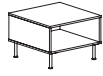

Freestanding Lounge

Swivel Lounge Chair
29 1/2"D x 33 1/2"W x 29 3/4"H

Ottoman
23"D x 23 1/2"W x 14"H

Lounge Chair
29 1/2"D x 33 1/2"W x 29 3/4"H

Settee Lounge
29 1/2"D x 58 1/2"W x 29 3/4"H

Sofa Lounge
29 1/2"D x 82 1/2"W x 29 3/4"H

Freestanding Bench
24"D x 74 1/2"W x 17"H

Upholstered Pod
13 1/2"D x 13 1/2"W x 18"H

Upholstered Table
13 1/2"D x 13 1/2"W x 21 1/4"H

Square Table
24"D x 24"W x 16 1/4"H

Open Square Table
24"D x 24"W x 16 1/4"H

Coffee Table
24"D x 48"W x 16 1/4"H

Single Angled Table
24"D x 48"W x 16 1/4"H

Dual Angled Corner Table
24"D x 48"W x 16 1/4"H

120° Connecting Table
36"D x 36"W x 16 1/4"H

Side Table Wood or Glass
20"D x 20"W x 16 1/4"H

Rectangular Coffee Table Wood or Glass
24"D x 48"W x 16 1/4"H

Square Coffee Table Wood or Glass
48"D x 48"W x 16 1/4"H

Modular Lounge *Various sizes available*

Straight Bench

Straight Bench With Back

Open Side Bench With Back