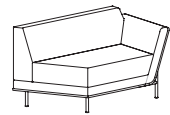

Freestanding Lounge

Swivel Lounge Chair
29 1/2"D x 33 1/2"W x 29 3/4"H

Ottoman
23"D x 23 1/2"W x 14"H

Lounge Chair
29 1/2"D x 33 1/2"W x 29 3/4"H

Settee Lounge
29 1/2"D x 58 1/2"W x 29 3/4"H

Sofa Lounge
29 1/2"D x 82 1/2"W x 29 3/4"H

Rectangular Coffee Table Wood or Glass
24"D x 48"W x 16 1/4"H

Square Coffee Table Wood or Glass
48"D x 48"W x 16 1/4"H

Modular Lounge *Various sizes available*

Straight Bench

Straight Bench With Back

Open Side Bench With Back

Chaise Bench with Partial Back

Partial Back Bench

Open Side Bench

Angled Bench

Angled Bench With Back

Angled Open Side Bench With Back

Angled Open Side Bench

120° Connecting Bench

120° Connecting Bench With Back

Straight Bench

Corner Bench

Storage *Various sizes available*

Credenza Bench

Storage Credenza

Transition Credenza

Bookcase