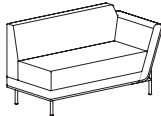

Freestanding Lounge

Swivel Lounge Chair
29 1/2"D x 33 1/2"W x 29 3/4"H

Ottoman
23"D x 23 1/2"W x 14"H

Lounge Chair
29 1/2"D x 33 1/2"W x 29 3/4"H

Settee Lounge
29 1/2"D x 58 1/2"W x 29 3/4"H

Sofa Lounge
29 1/2"D x 82 1/2"W x 29 3/4"H

Coffee Table
24"D x 48"W x 16 1/4"H

Single Angled Table
24"D x 48"W x 16 1/4"H

Dual Angled Corner Table
24"D x 48"W x 16 1/4"H

120° Connecting Table
36"D x 36"W x 16 1/4"H

Side Table Wood or Glass
20"D x 20"W x 16 1/4"H

Rectangular Coffee Table Wood or Glass
24"D x 48"W x 16 1/4"H

Square Coffee Table Wood or Glass
48"D x 48"W x 16 1/4"H

Modular Lounge *Various sizes available*

Straight Bench

Straight Bench With Back

Open Side Bench With Back

Chaise Bench with Partial Back

Partial Back Bench

Open Side Bench

Angled Bench

Angled Bench With Back

Angled Open Side Bench With Back

Angled Open Side Bench

120° Connecting Bench