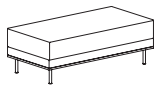

Freestanding Lounge

Swivel Lounge Chair
29 1/2"D x 33 1/2"W x 29 3/4"H

Ottoman
23"D x 23 1/2"W x 14"H

Lounge Chair
29 1/2"D x 33 1/2"W x 29 3/4"H

Settee Lounge
29 1/2"D x 58 1/2"W x 29 3/4"H

Sofa Lounge
29 1/2"D x 82 1/2"W x 29 3/4"H

Freestanding Bench
24"D x 74 1/2"W x 17"H

Upholstered Pod
13 1/2"D x 13 1/2"W x 18"H

Upholstered Table
13 1/2"D x 13 1/2"W x 21 1/4"H

Square Table
24"D x 24"W x 16 1/4"H

Open Square Table
24"D x 24"W x 16 1/4"H

Coffee Table
24"D x 48"W x 16 1/4"H

Single Angled Table
24"D x 48"W x 16 1/4"H

Dual Angled Corner Table
24"D x 48"W x 16 1/4"H

120° Connecting Table
36"D x 36"W x 16 1/4"H

Side Table Wood or Glass
20"D x 20"W x 16 1/4"H

Rectangular Coffee Table Wood or Glass
24"D x 48"W x 16 1/4"H

Square Coffee Table Wood or Glass
48"D x 48"W x 16 1/4"H

Modular Lounge *Various sizes available*

Straight Bench

Straight Bench With Back

Open Side Bench With Back