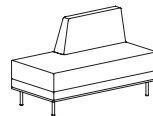

Freestanding Bench
24"D x 74 1/2"W x 17"H

Upholstered Pod
13 1/2"D x 13 1/2"W x 18"H

Upholstered Table
13 1/2"D x 13 1/2"W x 21 1/4"H

Square Table
24"D x 24"W x 16 1/4"H

Open Square Table
24"D x 24"W x 16 1/4"H

Coffee Table
24"D x 48"W x 16 1/4"H

Single Angled Table
24"D x 48"W x 16 1/4"H

Dual Angled Corner Table
24"D x 48"W x 16 1/4"H

120° Connecting Table
36"D x 36"W x 16 1/4"H

Side Table Wood or Glass
20"D x 20"W x 16 1/4"H

Rectangular Coffee Table Wood or Glass
24"D x 48"W x 16 1/4"H

Square Coffee Table Wood or Glass
48"D x 48"W x 16 1/4"H

Modular Lounge *Various sizes available*

Straight Bench

Straight Bench With Back

Open Side Bench With Back

Chaise Bench with Partial Back

Partial Back Bench

Open Side Bench

Angled Bench

Angled Bench With Back

Angled Open Side Bench With Back

Angled Open Side Bench

120° Connecting Bench