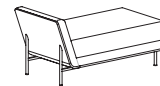

Coffee Table
24"D x 48"W x 16 1/4"H

Single Angled Table
24"D x 48"W x 16 1/4"H

Dual Angled Corner Table
24"D x 48"W x 16 1/4"H

120° Connecting Table
36"D x 36"W x 16 1/4"H

Side Table Wood or Glass
20"D x 20"W x 16 1/4"H

Rectangular Coffee Table Wood or Glass
24"D x 48"W x 16 1/4"H

Square Coffee Table Wood or Glass
48"D x 48"W x 16 1/4"H

Modular Lounge *Various sizes available*

Straight Bench

Straight Bench With Back

Open Side Bench With Back

Chaise Bench with Partial Back

Partial Back Bench

Open Side Bench

Angled Bench

Angled Bench With Back

Angled Open Side Bench With Back

Angled Open Side Bench

120° Connecting Bench

120° Connecting Bench With Back

Straight Bench

Corner Bench

Storage *Various sizes available*

Credenza Bench

Storage Credenza

Transition Credenza

Bookcase