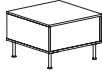

Freestanding Lounge

Swivel Lounge Chair
29 1/2"D x 33 1/2"W x 29 3/4"H

Ottoman
23"D x 23 1/2"W x 14"H

Lounge Chair
29 1/2"D x 33 1/2"W x 29 3/4"H

Settee Lounge
29 1/2"D x 58 1/2"W x 29 3/4"H

Sofa Lounge
29 1/2"D x 82 1/2"W x 29 3/4"H

Freestanding Bench
24"D x 74 1/2"W x 17"H

Upholstered Pod
13 1/2"D x 13 1/2"W x 18"H

Upholstered Table
13 1/2"D x 13 1/2"W x 21 1/4"H

Square Table
24"D x 24"W x 16 1/4"H

Open Square Table
24"D x 24"W x 16 1/4"H

Coffee Table
24"D x 48"W x 16 1/4"H

Single Angled Table
24"D x 48"W x 16 1/4"H

Dual Angled Corner Table
24"D x 48"W x 16 1/4"H

120° Connecting Table
36"D x 36"W x 16 1/4"H

Side Table Wood or Glass
20"D x 20"W x 16 1/4"H

Rectangular Coffee Table Wood or Glass
24"D x 48"W x 16 1/4"H

Square Coffee Table Wood or Glass
48"D x 48"W x 16 1/4"H

Modular Lounge *Various sizes available*

Straight Bench

Straight Bench With Back

Open Side Bench With Back