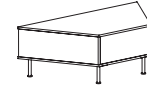

Freestanding Lounge

Swivel Lounge Chair
29 1/2"D x 33 1/2"W x 29 3/4"H

Ottoman
23"D x 23 1/2"W x 14"H

Lounge Chair
29 1/2"D x 33 1/2"W x 29 3/4"H

Settee Lounge
29 1/2"D x 58 1/2"W x 29 3/4"H

Sofa Lounge
29 1/2"D x 82 1/2"W x 29 3/4"H

Freestanding Bench
24"D x 74 1/2"W x 17"H

Upholstered Pod
13 1/2"D x 13 1/2"W x 18"H

Upholstered Table
13 1/2"D x 13 1/2"W x 21 1/4"H

Square Table
24"D x 24"W x 16 1/4"H

Open Square Table
24"D x 24"W x 16 1/4"H

Coffee Table
24"D x 48"W x 16 1/4"H

Single Angled Table
24"D x 48"W x 16 1/4"H

Dual Angled Corner Table
24"D x 48"W x 16 1/4"H

120° Connecting Table
36"D x 36"W x 16 1/4"H

Side Table Wood or Glass
20"D x 20"W x 16 1/4"H

Rectangular Coffee Table Wood or Glass
24"D x 48"W x 16 1/4"H

Square Coffee Table Wood or Glass
48"D x 48"W x 16 1/4"H

Modular Lounge *Various sizes available*

Straight Bench

Straight Bench With Back

Open Side Bench With Back