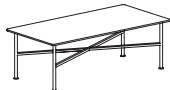

Freestanding Lounge

Swivel Lounge Chair
29 1/2"D x 33 1/2"W x 29 3/4"H

Ottoman
23"D x 23 1/2"W x 14"H

Lounge Chair
29 1/2"D x 33 1/2"W x 29 3/4"H

Settee Lounge
29 1/2"D x 58 1/2"W x 29 3/4"H

Sofa Lounge
29 1/2"D x 82 1/2"W x 29 3/4"H

Freestanding Bench
24"D x 74 1/2"W x 17"H

Upholstered Pod
13 1/2"D x 13 1/2"W x 18"H

Upholstered Table
13 1/2"D x 13 1/2"W x 21 1/4"H

Square Table
24"D x 24"W x 16 1/4"H

Open Square Table
24"D x 24"W x 16 1/4"H

Coffee Table
24"D x 48"W x 16 1/4"H

Single Angled Table
24"D x 48"W x 16 1/4"H

Dual Angled Corner Table
24"D x 48"W x 16 1/4"H

120° Connecting Table
36"D x 36"W x 16 1/4"H

Side Table Wood or Glass
20"D x 20"W x 16 1/4"H

Rectangular Coffee Table Wood or Glass
24"D x 48"W x 16 1/4"H

Square Coffee Table Wood or Glass
48"D x 48"W x 16 1/4"H

Modular Lounge *Various sizes available*

Straight Bench

Straight Bench With Back

Open Side Bench With Back