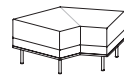

Freestanding Lounge

Swivel Lounge Chair
29 1/2"D x 33 1/2"W x 29 3/4"H

Ottoman
23"D x 23 1/2"W x 14"H

Lounge Chair
29 1/2"D x 33 1/2"W x 29 3/4"H

Settee Lounge
29 1/2"D x 58 1/2"W x 29 3/4"H

Sofa Lounge
29 1/2"D x 82 1/2"W x 29 3/4"H

Rectangular Coffee Table Wood or Glass
24"D x 48"W x 16 1/4"H

Square Coffee Table Wood or Glass
48"D x 48"W x 16 1/4"H

Modular Lounge *Various sizes available*

Straight Bench

Straight Bench With Back

Open Side Bench With Back

Chaise Bench with Partial Back

Partial Back Bench

Open Side Bench

Angled Bench

Angled Bench With Back

Angled Open Side Bench With Back

Angled Open Side Bench

120° Connecting Bench

120° Connecting Bench With Back

Straight Bench

Corner Bench

Storage *Various sizes available*

Credenza Bench

Storage Credenza

Transition Credenza

Bookcase