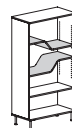

Rectangular Coffee Table Wood or Glass
24"D x 48"W x 16 1/4"H

Square Coffee Table Wood or Glass
48"D x 48"W x 16 1/4"H

Modular Lounge *Various sizes available*

Straight Bench

Straight Bench With Back

Open Side Bench With Back

Chaise Bench with Partial Back

Partial Back Bench

Open Side Bench

Angled Bench

Angled Bench With Back

Angled Open Side Bench With Back

Angled Open Side Bench

120° Connecting Bench

120° Connecting Bench With Back

Straight Bench

Corner Bench

Storage *Various sizes available*

Credenza Bench

Storage Credenza

Transition Credenza

Bookcase