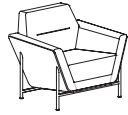

Freestanding Lounge

Swivel Lounge Chair
29 1/2"D x 33 1/2"W x 29 3/4"H

Ottoman
23"D x 23 1/2"W x 14"H

Lounge Chair
29 1/2"D x 33 1/2"W x 29 3/4"H

Settee Lounge
29 1/2"D x 58 1/2"W x 29 3/4"H

Sofa Lounge
29 1/2"D x 82 1/2"W x 29 3/4"H

Freestanding Bench
24"D x 74 1/2"W x 17"H

Upholstered Pod
13 1/2"D x 13 1/2"W x 18"H

Upholstered Table
13 1/2"D x 13 1/2"W x 21 1/4"H

Square Table
24"D x 24"W x 16 1/4"H

Open Square Table
24"D x 24"W x 16 1/4"H

Coffee Table
24"D x 48"W x 16 1/4"H

Single Angled Table
24"D x 48"W x 16 1/4"H

Dual Angled Corner Table
24"D x 48"W x 16 1/4"H

120° Connecting Table
36"D x 36"W x 16 1/4"H

Side Table Wood or Glass
20"D x 20"W x 16 1/4"H

Rectangular Coffee Table Wood or Glass
24"D x 48"W x 16 1/4"H

Square Coffee Table Wood or Glass
48"D x 48"W x 16 1/4"H

Modular Lounge *Various sizes available*

Straight Bench

Straight Bench With Back

Open Side Bench With Back