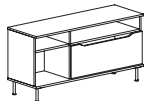

Rectangular Coffee Table Wood or Glass
24"D x 48"W x 16 1/4"H

Square Coffee Table Wood or Glass
48"D x 48"W x 16 1/4"H

Modular Lounge *Various sizes available*

Straight Bench

Straight Bench With Back

Open Side Bench With Back

Chaise Bench with Partial Back

Partial Back Bench

Open Side Bench

Angled Bench

Angled Bench With Back

Angled Open Side Bench With Back

Angled Open Side Bench

120° Connecting Bench

120° Connecting Bench With Back

Straight Bench

Corner Bench

Storage *Various sizes available*

Credenza Bench

Storage Credenza

Transition Credenza

Bookcase