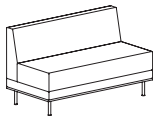

Freestanding Bench
24"D x 74 1/2"W x 17"H

Upholstered Pod
13 1/2"D x 13 1/2"W x 18"H

Upholstered Table
13 1/2"D x 13 1/2"W x 21 1/4"H

Square Table
24"D x 24"W x 16 1/4"H

Open Square Table
24"D x 24"W x 16 1/4"H

Coffee Table
24"D x 48"W x 16 1/4"H

Single Angled Table
24"D x 48"W x 16 1/4"H

Dual Angled Corner Table
24"D x 48"W x 16 1/4"H

120° Connecting Table
36"D x 36"W x 16 1/4"H

Side Table Wood or Glass
20"D x 20"W x 16 1/4"H

Rectangular Coffee Table Wood or Glass
24"D x 48"W x 16 1/4"H

Square Coffee Table Wood or Glass
48"D x 48"W x 16 1/4"H

Modular Lounge *Various sizes available*

Straight Bench

Straight Bench With Back

Open Side Bench With Back

Chaise Bench with Partial Back

Partial Back Bench

Open Side Bench

Angled Bench

Angled Bench With Back

Angled Open Side Bench With Back

Angled Open Side Bench

120° Connecting Bench