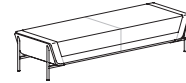

Freestanding Lounge

Swivel Lounge Chair
29 1/2"D x 33 1/2"W x 29 3/4"H

Ottoman
23"D x 23 1/2"W x 14"H

Lounge Chair
29 1/2"D x 33 1/2"W x 29 3/4"H

Settee Lounge
29 1/2"D x 58 1/2"W x 29 3/4"H

Sofa Lounge
29 1/2"D x 82 1/2"W x 29 3/4"H

Freestanding Bench
24"D x 74 1/2"W x 17"H

Upholstered Pod
13 1/2"D x 13 1/2"W x 18"H

Upholstered Table
13 1/2"D x 13 1/2"W x 21 1/4"H

Square Table
24"D x 24"W x 16 1/4"H

Open Square Table
24"D x 24"W x 16 1/4"H

Coffee Table
24"D x 48"W x 16 1/4"H

Single Angled Table
24"D x 48"W x 16 1/4"H

Dual Angled Corner Table
24"D x 48"W x 16 1/4"H

120° Connecting Table
36"D x 36"W x 16 1/4"H

Side Table Wood or Glass
20"D x 20"W x 16 1/4"H

Rectangular Coffee Table Wood or Glass
24"D x 48"W x 16 1/4"H

Square Coffee Table Wood or Glass
48"D x 48"W x 16 1/4"H

Modular Lounge *Various sizes available*

Straight Bench

Straight Bench With Back

Open Side Bench With Back