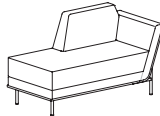

Freestanding Lounge

Swivel Lounge Chair
29 1/2"D x 33 1/2"W x 29 3/4"H

Ottoman
23"D x 23 1/2"W x 14"H

Lounge Chair
29 1/2"D x 33 1/2"W x 29 3/4"H

Settee Lounge
29 1/2"D x 58 1/2"W x 29 3/4"H

Sofa Lounge
29 1/2"D x 82 1/2"W x 29 3/4"H

Coffee Table
24"D x 48"W x 16 1/4"H

Single Angled Table
24"D x 48"W x 16 1/4"H

Dual Angled Corner Table
24"D x 48"W x 16 1/4"H

120° Connecting Table
36"D x 36"W x 16 1/4"H

Side Table Wood or Glass
20"D x 20"W x 16 1/4"H

Rectangular Coffee Table Wood or Glass
24"D x 48"W x 16 1/4"H

Square Coffee Table Wood or Glass
48"D x 48"W x 16 1/4"H

Modular Lounge *Various sizes available*

Straight Bench

Straight Bench With Back

Open Side Bench With Back

Chaise Bench with Partial Back

Partial Back Bench

Open Side Bench

Angled Bench

Angled Bench With Back

Angled Open Side Bench With Back

Angled Open Side Bench

120° Connecting Bench