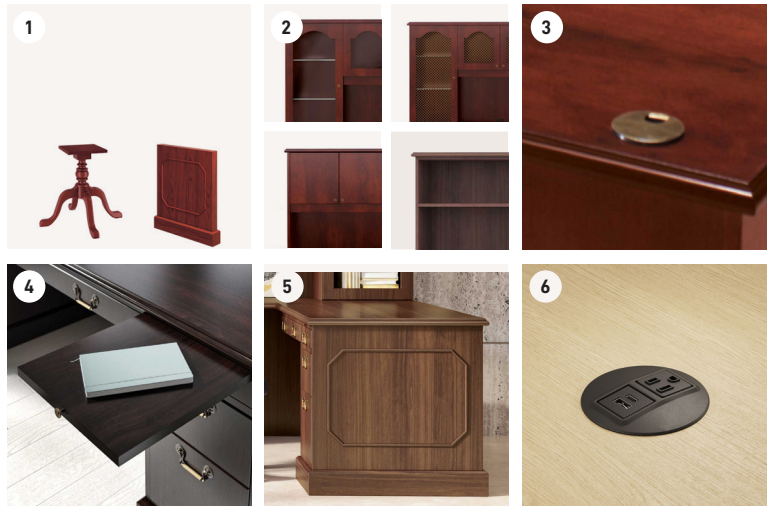

FEATURES

- 1. Conference Base Options:** Cabriole, square, rectangle, and panel bases are offered.
- 2. Overhead Doors:** Available options include: glass doors, grille doors, and wood doors.
- 3. Wire Management:** Grommets for wire management allow cords to be tucked neatly away.
- 4. Writing Tablet:** Provides a convenient and durable surface for note-taking, seamlessly integrating with the overall design of the furniture.
- 5. Moulding:** Decorative picture frame moulding and federal edge profile provide a timeless, executive look.
- 6. Worksurface Power:** Power units offer multiple configurations with; power, usb-ate or data openings.