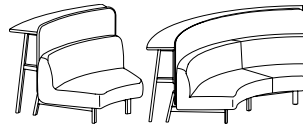

**Corner Seat w/52" or 44" Screen**  
34 $\frac{1}{2}$ "D x 34 $\frac{1}{2}$ "W

**Corner Table w/52" or 44" Screen**  
34 $\frac{1}{2}$ "D x 34 $\frac{1}{2}$ "W

**CORPORATE OFFICE**  
225 CLAY STREET  
JASPER, INDIANA 47546

800.457.4511 **TOLL FREE**  
812.482.3204 **OFFICE**  
812.482.1548 **FAX**

JSIFURNITURE.COM

CONTACT JSI

**Modular Seating with Privacy Screen and Stand-Up Surface**

**Seat w/Privacy Screen and Stand-Up Surface**

48 1/2"D x 25"W x 44"H  
48 1/2"D x 50"W x 44"H

**Seat w/Arm and Privacy Screen and Stand-up Surface**

49 1/2"D x 32 1/2"W x 44"H  
48 1/2"D x 57 1/2"W x 44"H

**Curved Seat w/Privacy Screen and Stand-Up Surface**

48 1/2"D x 52 1/2"W x 44"H  
48 1/2"D x 96 1/2"W x 44"H

**Corner Seat w/Privacy Screen and Stand-Up Surface**

34 1/2"D x 34 1/2"W x 44"H

**Corner Table w/Privacy Screen and Stand-Up Surface**

34 1/2"D x 34 1/2"W x 44"H