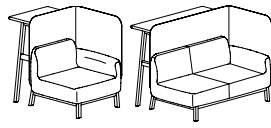

**Corner Seat w/52" or 44" Screen**  
34 $\frac{1}{2}$ "D x 34 $\frac{1}{2}$ "W

**Corner Table w/52" or 44" Screen**  
34 $\frac{1}{2}$ "D x 34 $\frac{1}{2}$ "W

**CORPORATE OFFICE**  
225 CLAY STREET  
JASPER, INDIANA 47546

800.457.4511 **TOLL FREE**  
812.482.3204 **OFFICE**  
812.482.1548 **FAX**

JSIFURNITURE.COM

CONTACT JSI

**Modular Seating with Privacy Screen and Stand-Up Surface**

**Seat w/Privacy Screen and Stand-Up Surface**

48 1/2"D x 25"W x 44"H  
48 1/2"D x 50"W x 44"H

**Seat w/Arm and Privacy Screen and Stand-up Surface**

49 1/2"D x 32 1/2"W x 44"H  
48 1/2"D x 57 1/2"W x 44"H

**Curved Seat w/Privacy Screen and Stand-Up Surface**

48 1/2"D x 52 1/2"W x 44"H  
48 1/2"D x 96 1/2"W x 44"H

**Corner Seat w/Privacy Screen and Stand-Up Surface**

34 1/2"D x 34 1/2"W x 44"H

**Corner Table w/Privacy Screen and Stand-Up Surface**

34 1/2"D x 34 1/2"W x 44"H