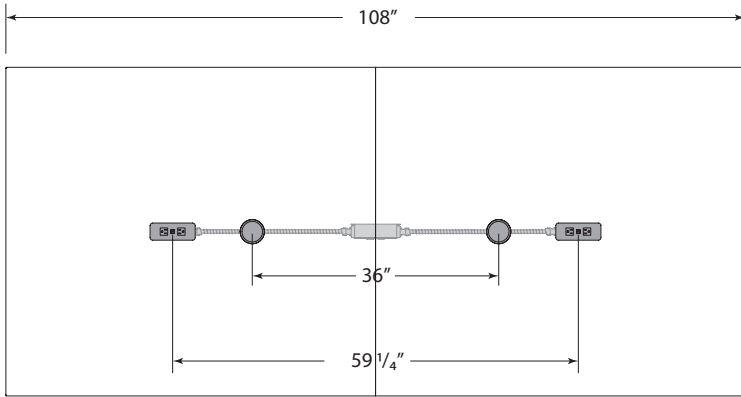

#### Electrical - 1 Piece Tops

Power and Charging Packages are measured and located out from the center of the table. Shown on rectangular tops, these dimensions are the same from center regardless of table shape (ie chevron, boat, etc.). Power in-feed is specified separately to support building electrical connection.

### Electrical - 2 Piece Tops

Power and Charging Packages are measured and located out from the center of the table. Shown on rectangular tops, these dimensions are the same from center regardless of table shape (ie chevron, boat, etc.). Power in-feed is specified separately to support building electrical connection.