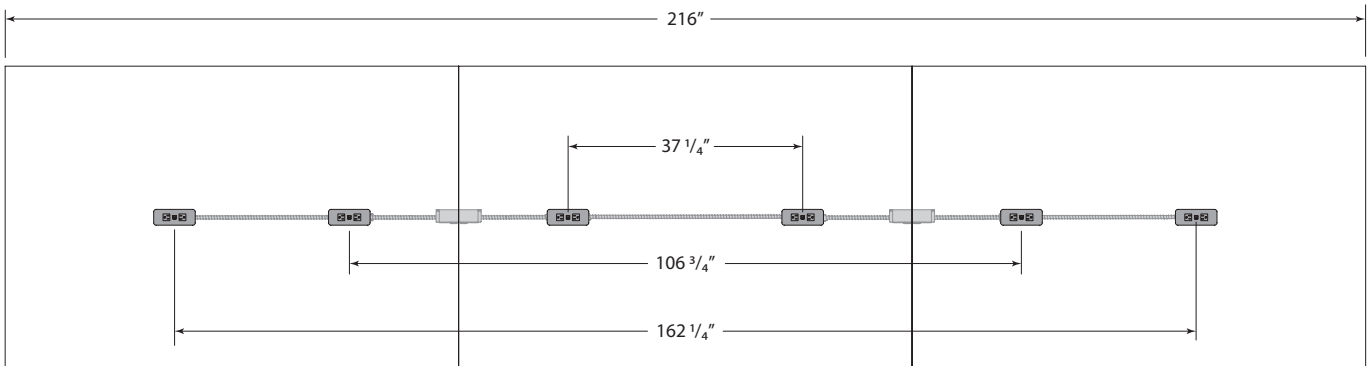

CT6 - Six Power Top