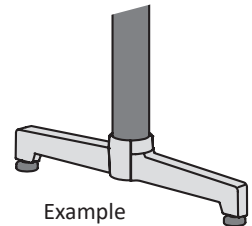

Example

Power/Charging Options

Lok offers the ability to place power and charging options in the center of select tables. Select your choice of EC23 or EC24, available in black and white.

Moire - EC23

- •Three 110 outlets
- •Dual USB port with 72" power cord
- •Black (B) or White (W)

select CTEC23 for cutout in worksurfaces

Node - EC24

- •One 110 outlet
- •Dual USB port with 72" power cord
- •Black (B) or White (W)

select CTEC24 for cutout in worksurfaces

Cut outs are located in the center of each table. See below for representation or location.