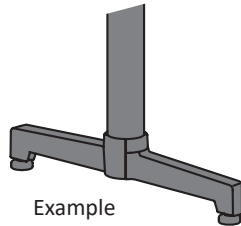

Example

Two - Tone Metal Finish

Two-Tone Aesthetics can be achieved by specifying Polished Aluminum on the foot and a contrasting finish on the post

Polished Aluminum Feet

- ABZ Aged Bronze Post
- ASL Arctic Silver Post
- GLD Gold Post
- PEW Pewter Post
- MBK Matte Black Post
- SBZ Soft Bronze Post
- SNK Soft Nickel Post