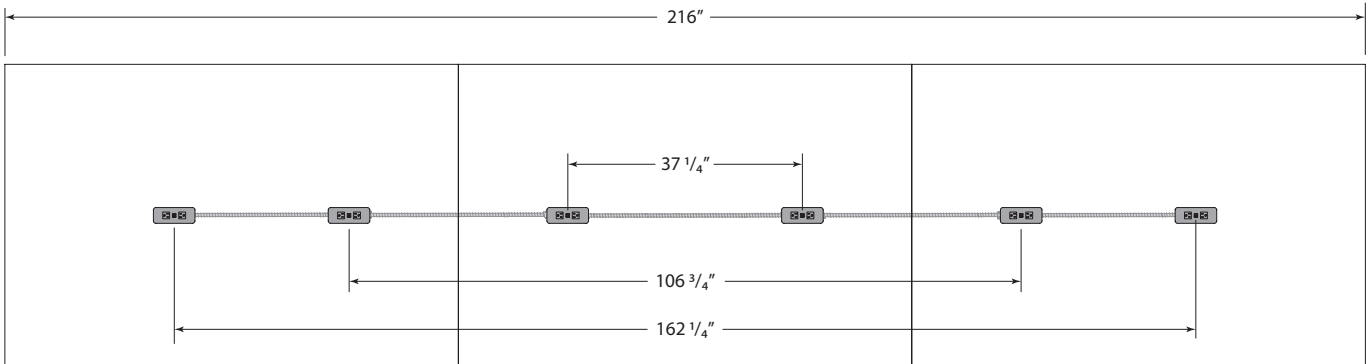

### Electrical - 2 Piece Tops

Power and Charging Packages are measured and located out from the center of the table. Shown on rectangular tops, these dimensions are the same from center regardless of table shape (ie chevron, boat, etc.). Power in-feed is specified separately to support building electrical connection.

**CT2 - Dual Power Top with Underside and Two Wireless Charging**

**CT4 - Four Power Top**

**CT4 - Four Power Top with Underside and Two Wireless Charging**

### Electrical - 3 Piece Tops

Power and Charging Packages are measured and located out from the center of the table. Shown on rectangular tops, these dimensions are the same from center regardless of table shape (ie chevron, boat, etc.). Power in-feed is specified separately to support building electrical connection.