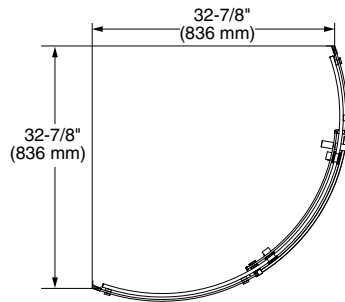

Elevate™ 36" x 72" Frameless Shower Door

AM00840400

- Frameless sliding shower door
- Curved barn-style design for more space and comfort
- Easy-clean glass for less build up and maintenance
- 1/4" (6 mm) clear glass
- Out-of-plumb adjustability
- Installation hardware included
- Meant for installation on Elevate 36" Shower Base (A8016T-CO.011) sold separately
- 10 Year Warranty

Minimum to Maximum Opening Width:

32-7/8" - 33-1/8"
(836 x 841 mm)

Door Opening:

21-5/16"
(542 mm)

Compliance Certifications - Meets or Exceeds the Following Specifications:

- ANSI Z97.1

1/4" (6 mm)
Glass Thickness

To Be Specified - Required:

- Color: .295 Brushed Nickel
- .213 Silver Shine
- .243 Matte Black

To Be Specified - Optional:

- Shower Walls: 2947SWT36.011
- Shower Bases: A8016T-CO.011