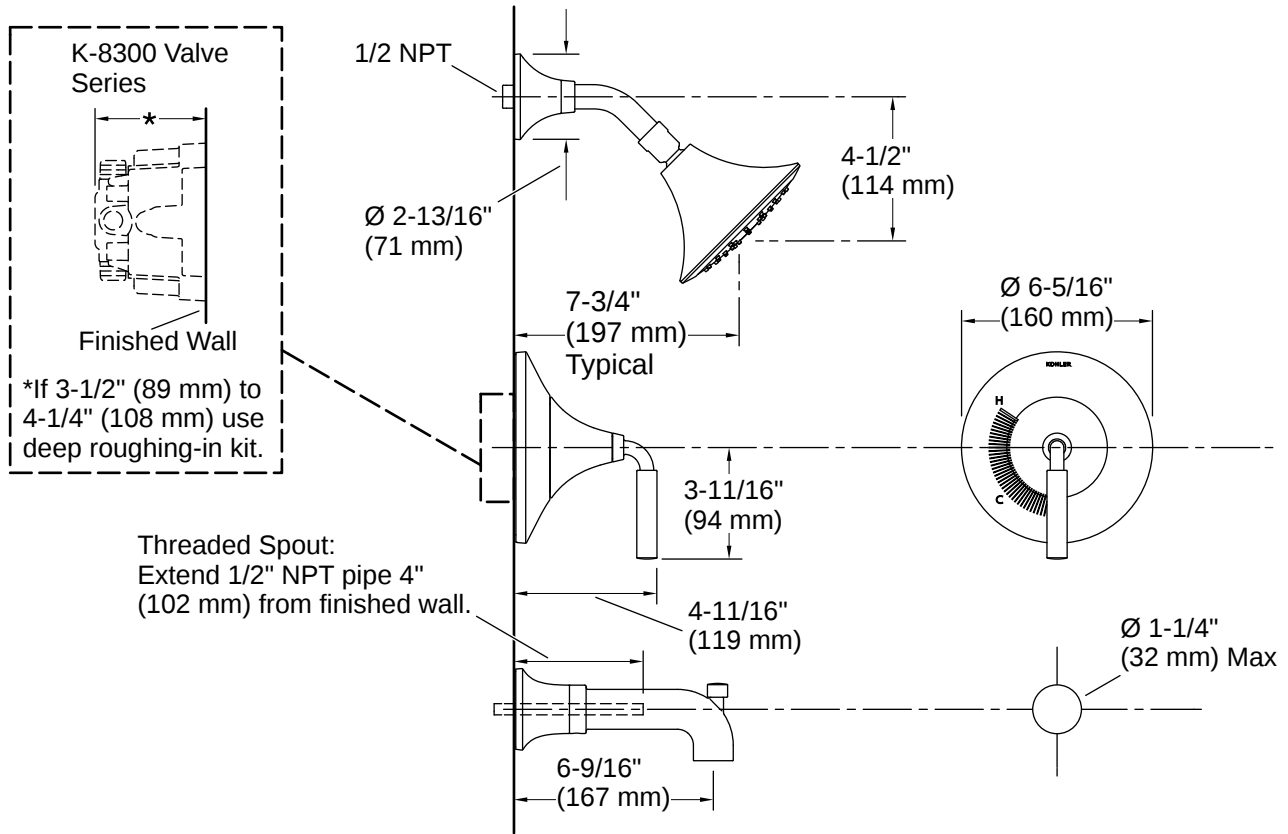

Installation Notes

Install this product according to the installation instructions.