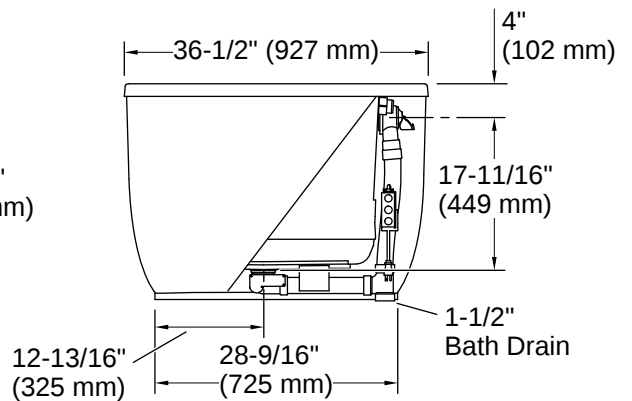

Installation

- Center drain
- Freestanding
- PureFlo drains are not recommended for a deck-mount faucet installation
- Remote blower motor installation required (relocation kit is included)

Installation Notes

Install this product according to the installation instructions.

Measure your actual product for rough-in details.

The hot water supply should be 70% of the capacity of the bath or greater. Installations will vary.

This bath is designed for freestanding installation only.

If installing a rim-mount faucet, make sure there is no interference above or below the deck before drilling any holes.