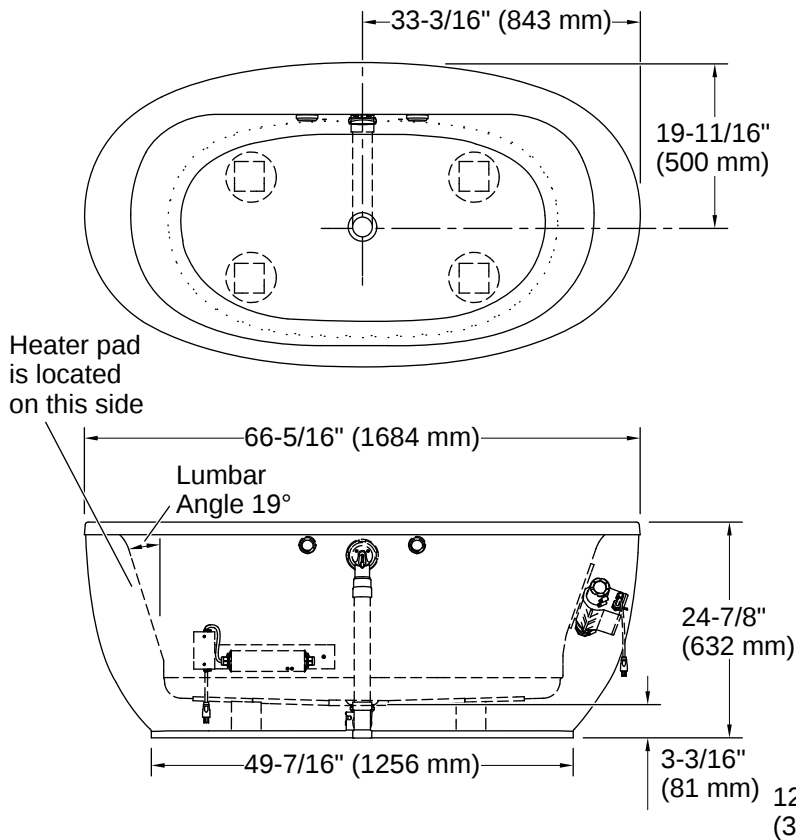

No change in measurements if connected with drain illustrated. (K-T37391-CP)