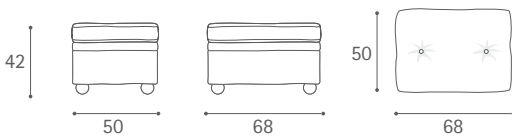

Dream/A 2-seater sofa

Dream/A 2-seater large

Dream/A 3-seater sofa

Dream/A Pouf

Dimensioni espresse in centimetri; sono possibili variazioni dimensionali del +/- 2%
All dimensions and sizes are in centimetres, dimensional variations of +/- 2% are possible

Poltrona Frau S.p.A.

S.S. 77 Km 74,500 62029 Tolentino MC Italia

Tel +39 0733 9091 Fax +39 0733 971600 info@poltronafrau.it www.poltronafrau.it

Dream/B Armchair

Dream/B 2-seater sofa

Dream/B 2-seater large

Dream/B 3-seater sofa

Dream/B Pouf

Dimensioni espresse in centimetri; sono possibili variazioni dimensionali del +/- 2%
All dimensions and sizes are in centimetres, dimensional variations of +/- 2% are possible