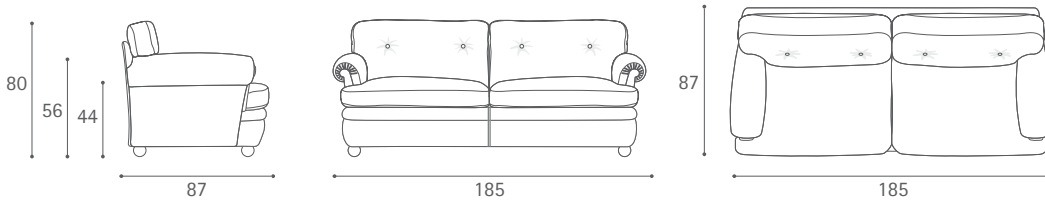

Dream/A 2-seater sofa

Dream/A 2-seater large

Dream/A 3-seater sofa

Dream/A Pouf

Dimensioni espresse in centimetri; sono possibili variazioni dimensionali del +/- 2%
All dimensions and sizes are in centimetres, dimensional variations of +/- 2% are possible

Poltrona Frau S.p.A.

S.S. 77 Km 74,500 62029 Tolentino MC Italia

Tel +39 0733 9091 Fax +39 0733 971600 info@poltronafrau.it www.poltronafrau.it

Dream/B Armchair

Dream/B 2-seater sofa

Dream/B 2-seater large

Dream/B 3-seater sofa

Dream/B Pouf

Dimensioni espresse in centimetri; sono possibili variazioni dimensionali del +/- 2%
All dimensions and sizes are in centimetres, dimensional variations of +/- 2% are possible