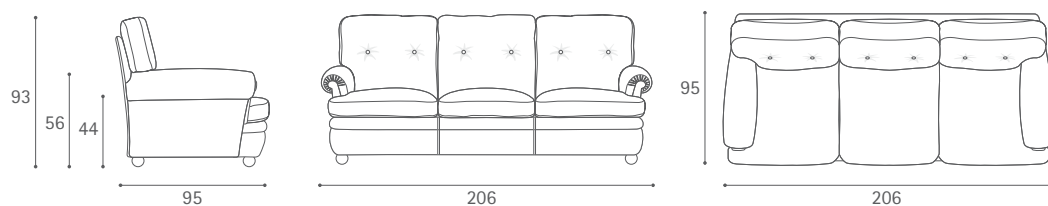

Dream

Design: Centro Ricerche e sviluppo Frau

Poltrona Frau S.p.A.

S.S. 77 Km 74,500 62029 Tolentino MC Italia

Tel +39 0733 9091 Fax +39 0733 971600 info@poltronafrau.it www.poltronafrau.it

Dream/A Armchair

Dream/A 2-seater sofa

Dream/A 2-seater large

Dream/A 3-seater sofa

Dream/A Pouf

Dimensioni espresse in centimetri; sono possibili variazioni dimensionali del +/- 2%
All dimensions and sizes are in centimetres, dimensional variations of +/- 2% are possible

Dream/B 3-seater sofa

Dream/B Pouf

Dimensioni espresse in centimetri; sono possibili variazioni dimensionali del +/- 2%
All dimensions and sizes are in centimetres, dimensional variations of +/- 2% are possible