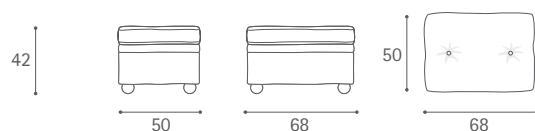

Dream/A 2-seater sofa

Dream/A 2-seater large

Dream/A 3-seater sofa

Dream/A Pouf

Dimensioni espresse in centimetri; sono possibili variazioni dimensionali del +/- 2%
All dimensions and sizes are in centimetres, dimensional variations of +/- 2% are possible

Dream/B 3-seater sofa

Dream/B Pouf

Dimensioni espresse in centimetri; sono possibili variazioni dimensionali del +/- 2%
All dimensions and sizes are in centimetres, dimensional variations of +/- 2% are possible