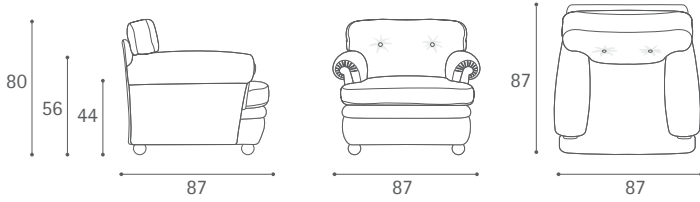

Dream/A 2-seater sofa

Dream/A 2-seater large

Dream/A 3-seater sofa

Dream/A Pouf

Dimensioni espresse in centimetri; sono possibili variazioni dimensionali del +/- 2%
All dimensions and sizes are in centimetres, dimensional variations of +/- 2% are possible

Poltrona Frau S.p.A.

S.S. 77 Km 74,500 62029 Tolentino MC Italia

Tel +39 0733 9091 Fax +39 0733 971600 info@poltronafrau.it www.poltronafrau.it

Dream/B Armchair

Dream/B 2-seater sofa

Dream/B 2-seater large

Dream/B 3-seater sofa

Dream/B Pouf

Dimensioni espresse in centimetri; sono possibili variazioni dimensionali del +/- 2%
All dimensions and sizes are in centimetres, dimensional variations of +/- 2% are possible