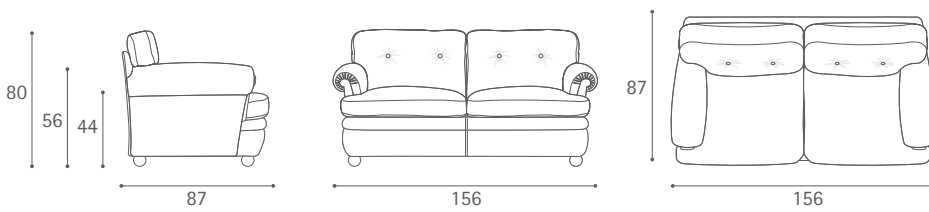

Dream/A 2-seater sofa

Dream/A 2-seater large

Dream/A 3-seater sofa

Dream/A Pouf

Dimensioni espresse in centimetri; sono possibili variazioni dimensionali del +/- 2%
All dimensions and sizes are in centimetres, dimensional variations of +/- 2% are possible

Poltrona Frau S.p.A.

S.S. 77 Km 74,500 62029 Tolentino MC Italia

Tel +39 0733 9091 Fax +39 0733 971600 info@poltronafrau.it www.poltronafrau.it

Dream/B Armchair

Dream/B 2-seater sofa

Dream/B 2-seater large

Dream/B 3-seater sofa

Dream/B Pouf

Dimensioni espresse in centimetri; sono possibili variazioni dimensionali del +/- 2%
All dimensions and sizes are in centimetres, dimensional variations of +/- 2% are possible