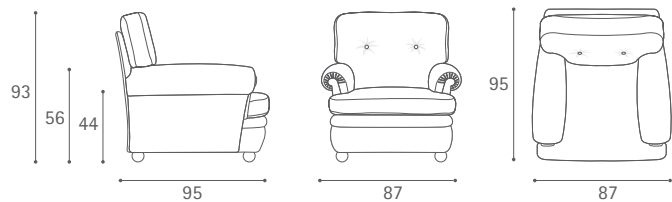

Dream

Design: Centro Ricerche e sviluppo Frau

Poltrona Frau S.p.A.

S.S. 77 Km 74,500 62029 Tolentino MC Italia

Tel +39 0733 9091 Fax +39 0733 971600 info@poltronafrau.it www.poltronafrau.it

Dream/A Armchair

Dream/A 2-seater sofa

Dream/A 2-seater large

Dream/A 3-seater sofa

Dream/A Pouf

Dimensioni espresse in centimetri; sono possibili variazioni dimensionali del +/- 2%
All dimensions and sizes are in centimetres, dimensional variations of +/- 2% are possible

Dream/B 3-seater sofa

Dream/B Pouf

Dimensioni espresse in centimetri; sono possibili variazioni dimensionali del +/- 2%
All dimensions and sizes are in centimetres, dimensional variations of +/- 2% are possible