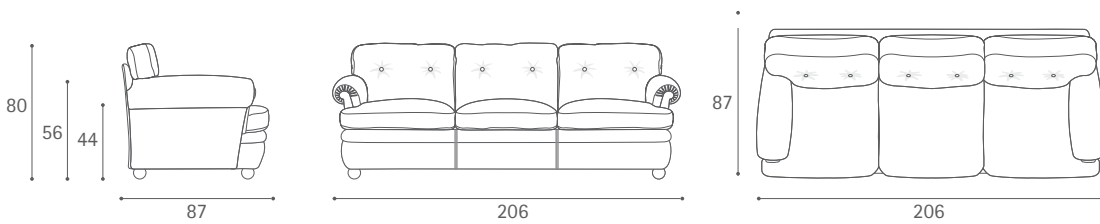

Dream/A 2-seater sofa

Dream/A 2-seater large

Dream/A 3-seater sofa

Dream/A Pouf

Dimensioni espresse in centimetri; sono possibili variazioni dimensionali del +/- 2%
All dimensions and sizes are in centimetres, dimensional variations of +/- 2% are possible

Poltrona Frau S.p.A.

S.S. 77 Km 74,500 62029 Tolentino MC Italia

Tel +39 0733 9091 Fax +39 0733 971600 info@poltronafrau.it www.poltronafrau.it

Dream/B Armchair

Dream/B 2-seater sofa

Dream/B 2-seater large

Dream/B 3-seater sofa

Dream/B Pouf

Dimensioni espresse in centimetri; sono possibili variazioni dimensionali del +/- 2%
All dimensions and sizes are in centimetres, dimensional variations of +/- 2% are possible