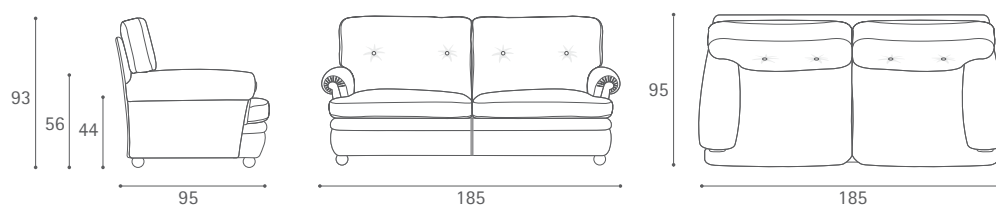

Dream

Design: Centro Ricerche e sviluppo Frau

Poltrona Frau S.p.A.

S.S. 77 Km 74,500 62029 Tolentino MC Italia

Tel +39 0733 9091 Fax +39 0733 971600 info@poltronafrau.it www.poltronafrau.it

Dream/A Armchair

Dream/A 2-seater sofa

Dream/A 2-seater large

Dream/A 3-seater sofa

Dream/A Pouf

Dimensioni espresse in centimetri; sono possibili variazioni dimensionali del +/- 2%
All dimensions and sizes are in centimetres, dimensional variations of +/- 2% are possible

Dream/B 3-seater sofa

Dream/B Pouf

Dimensioni espresse in centimetri; sono possibili variazioni dimensionali del +/- 2%
All dimensions and sizes are in centimetres, dimensional variations of +/- 2% are possible