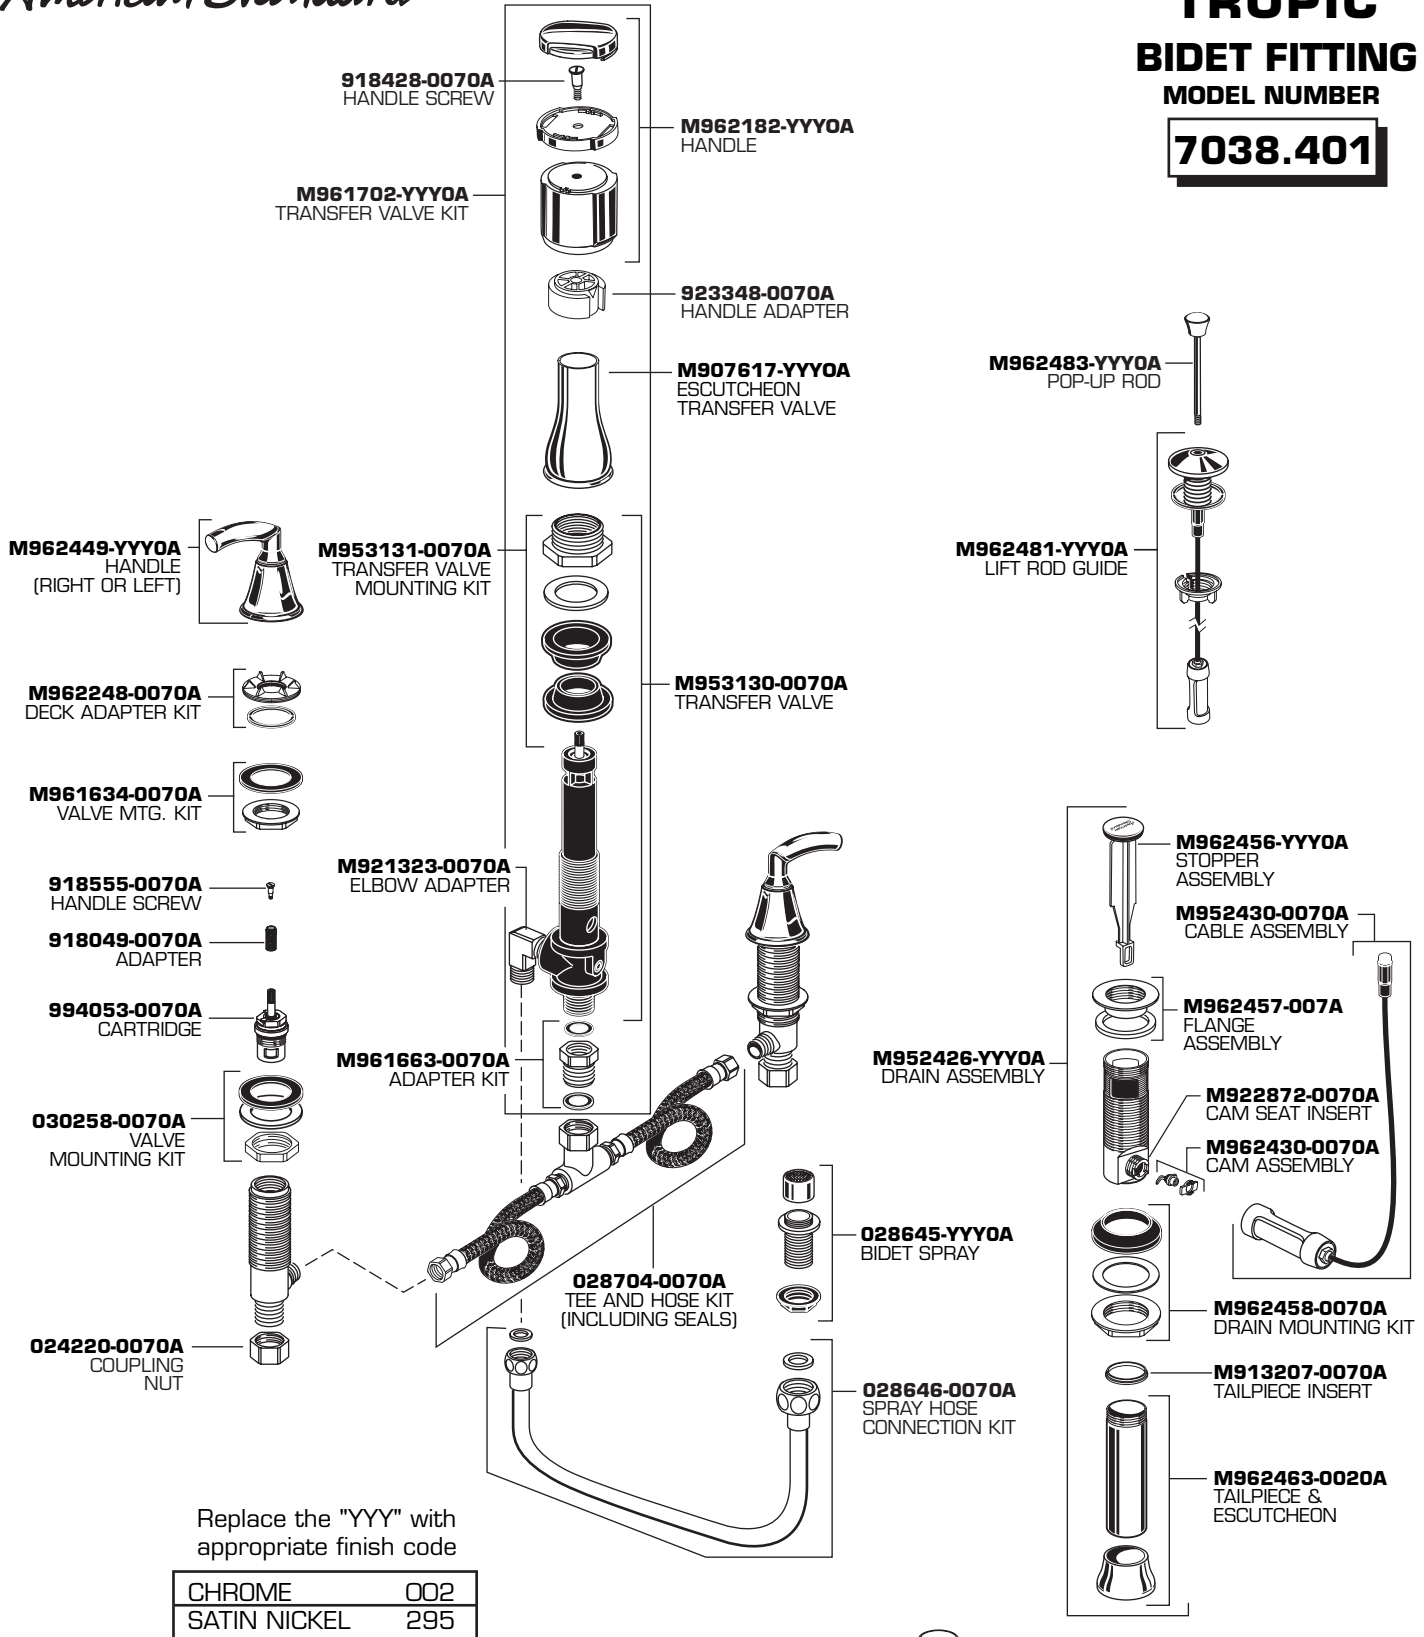

Product names listed herein are trademarks of American Standard Inc.
© American Standard Inc. 2002

M968893

TROPIC BIDET FITTING MODEL NUMBER **7038.401**

Replace the "YYY" with appropriate finish code

CHROME	002
SATIN NICKEL	295