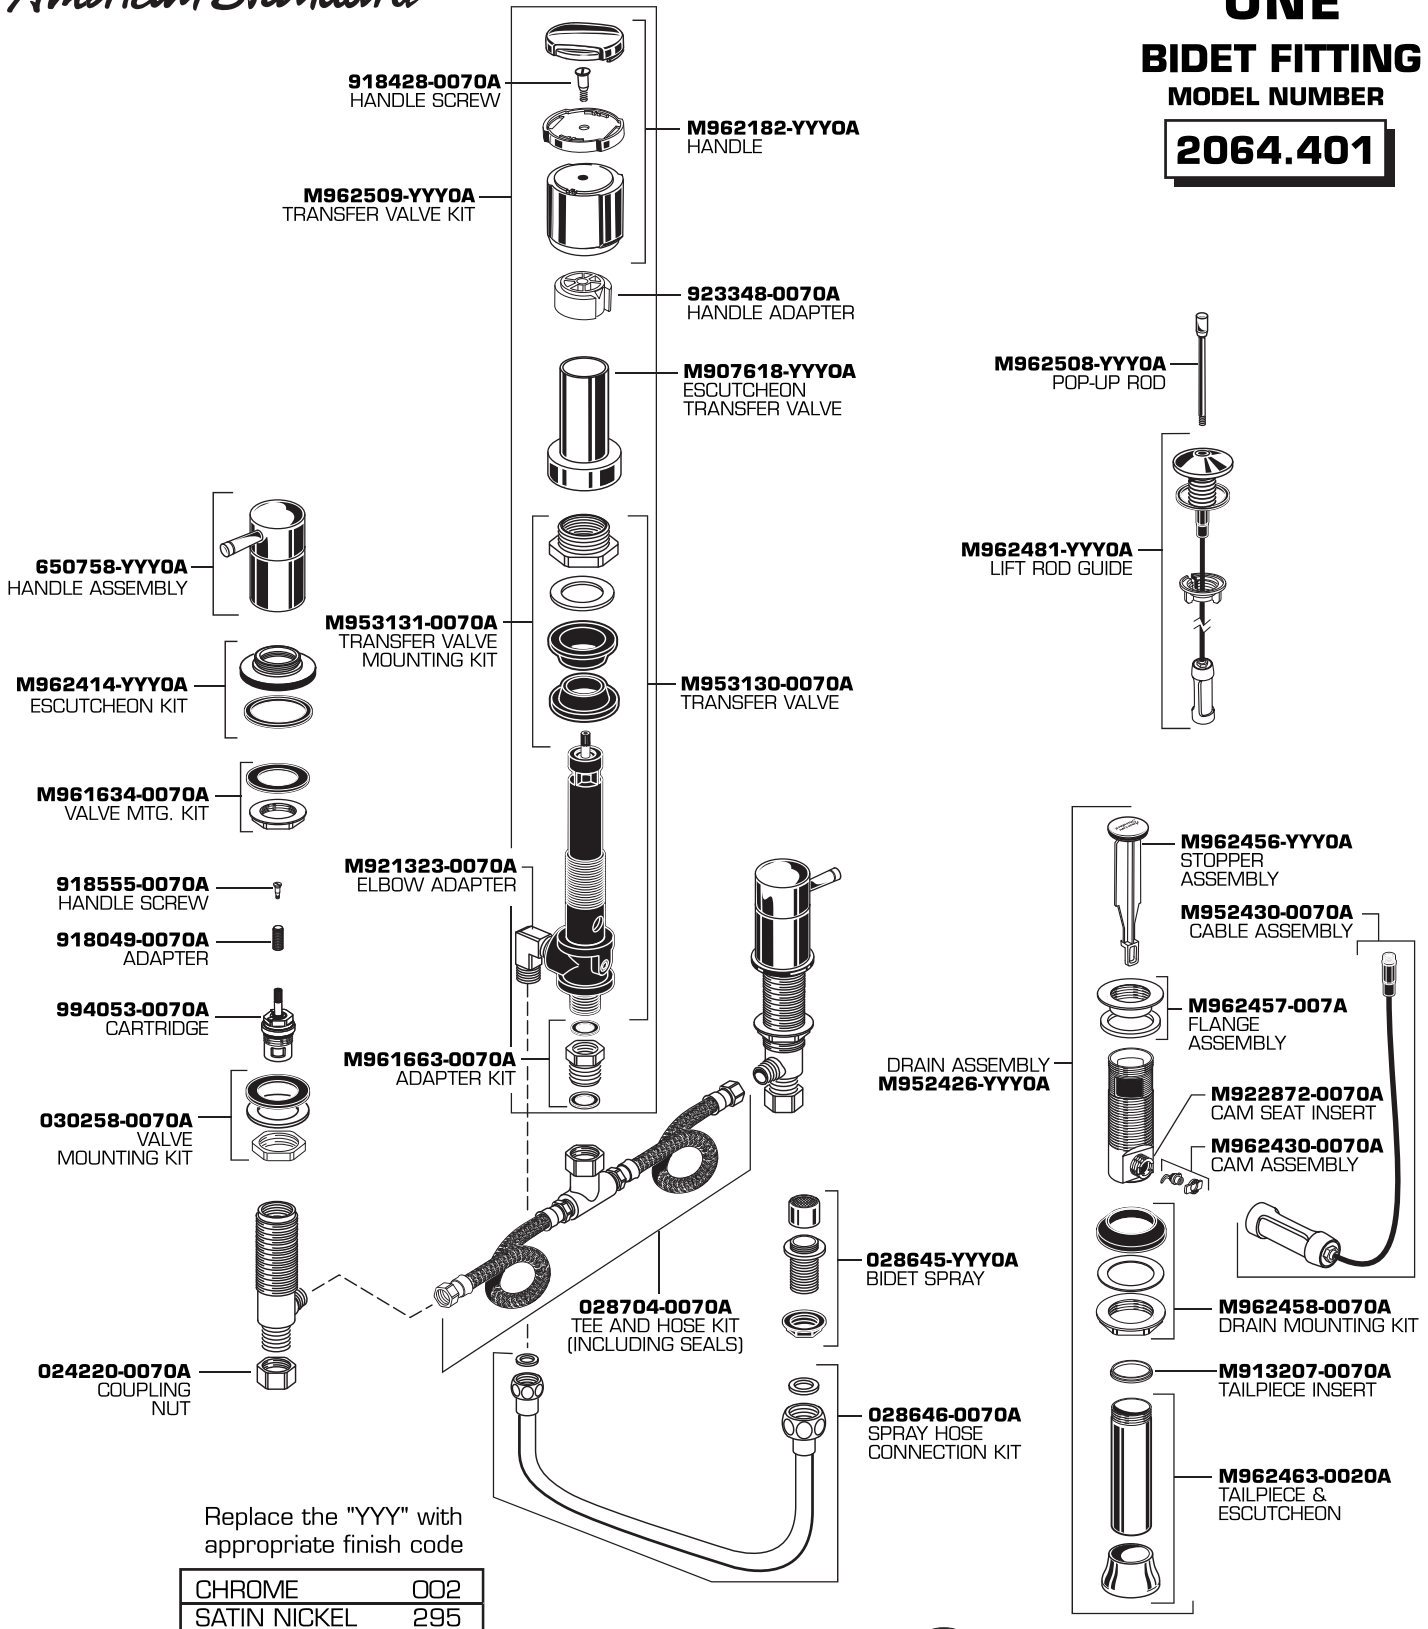

ONE BIDET FITTING

MODEL NUMBERS

2064.400

Replace the "YYY" with appropriate finish code

CHROME	002
SATIN NICKEL	295

HOT LINE FOR HELP
For toll-free information and answers to your questions, call:
1 (800) 442-1902
Weekdays 8:00 a.m. to 8:00 p.m. EST

M968924

ONE BIDET FITTING MODEL NUMBER **2064.401**

HOT LINE FOR HELP
For toll-free information and answers to your questions, call:
1-800-442-1902
Weekdays 8:00 a.m. to 8:00 p.m. EST
IN CANADA 1-800-387-0369 (TORONTO 1-905-306-1093)
Weekdays 8:00 a.m. to 7:00 p.m. EST
IN MEXICO 01-800-839-12-00

Product names listed herein are trademarks of American Standard Inc.
© American Standard Inc. 2006

M919660-0020A
6" TAILPIECE
(NOT INCLUDED WITH FAUCET)