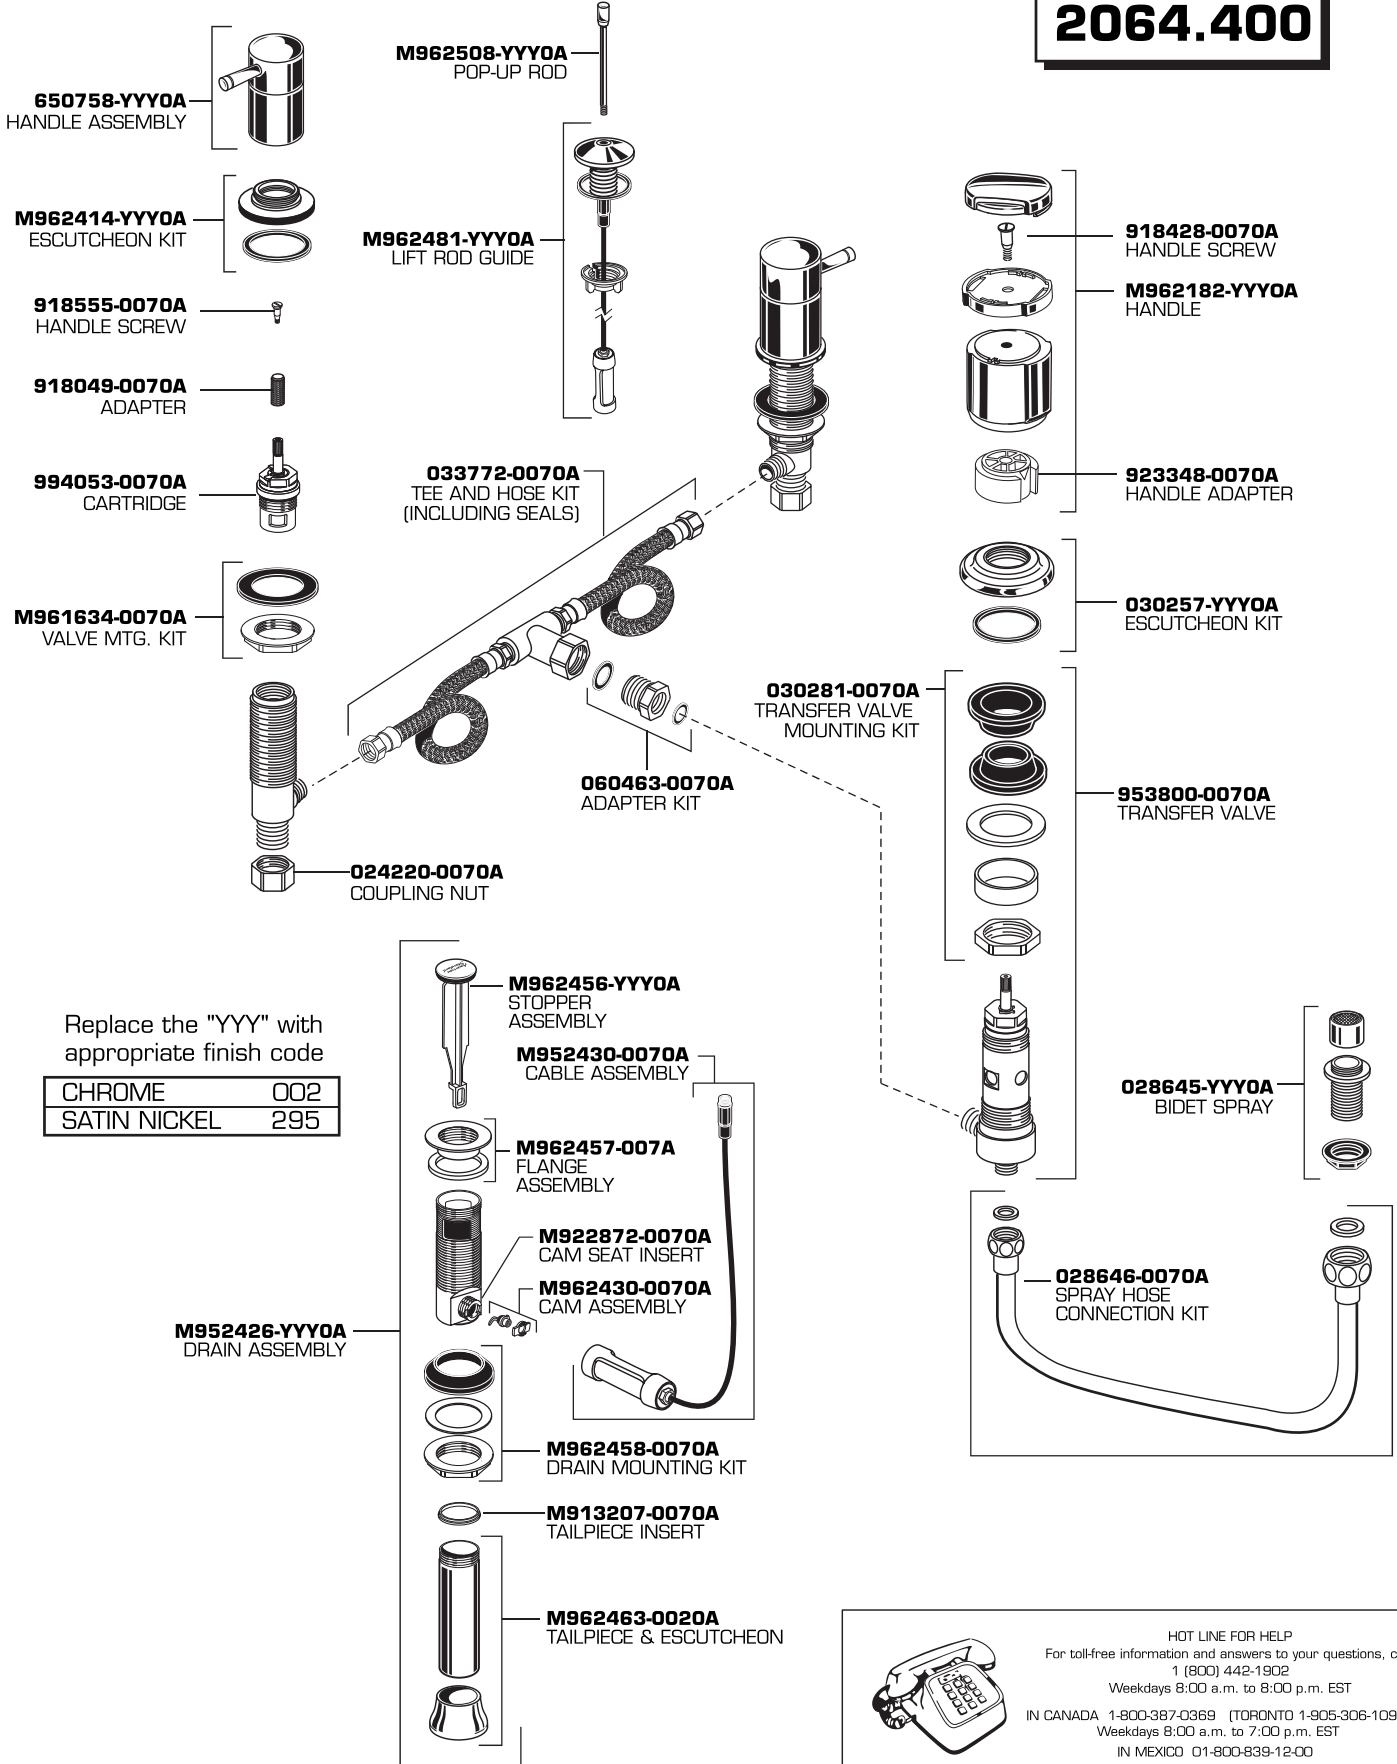

ONE BIDET FITTING

MODEL NUMBERS

2064.400

Replace the "YYY" with appropriate finish code

CHROME	002
SATIN NICKEL	295

HOT LINE FOR HELP
For toll-free information and answers to your questions, call:
1 (800) 442-1902
Weekdays 8:00 a.m. to 8:00 p.m. EST

M968924

ONE BIDET FITTING MODEL NUMBER **2064.401**

HOT LINE FOR HELP
For toll-free information and answers to your questions, call:
1-800-442-1902
Weekdays 8:00 a.m. to 8:00 p.m. EST
IN CANADA 1-800-387-0369 (TORONTO 1-905-306-1093)
Weekdays 8:00 a.m. to 7:00 p.m. EST
IN MEXICO 01-800-839-12-00

Product names listed herein are trademarks of American Standard Inc.
© American Standard Inc. 2006

M919660-0020A
6" TAILPIECE
(NOT INCLUDED WITH FAUCET)