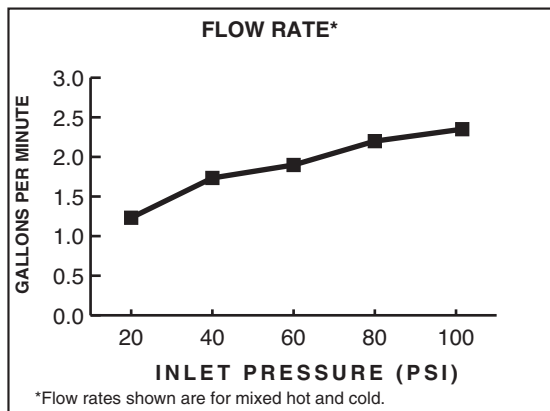

CODES AND STANDARDS

These products meet or exceed the following codes and standards:

- **ANSI A117.1**
- **ASME A112.18.1**
- **CSA B 125**
- **NSF 61/Section 9**

Product Number	Description	Finish Options	
		Polished Chrome	Stainless Steel (PVD)
		002	075
2506.801	Lavatory faucet with Metal Speed Connect™ Pop-up drain. Metal Lever handles. "Euro" style deck plate.		
2506.821	Same as ABOVE with individual base escutcheons.		

Meets the American Disabilities Act Guidelines and **ANSI A117.1** Requirements for the physically challenged.