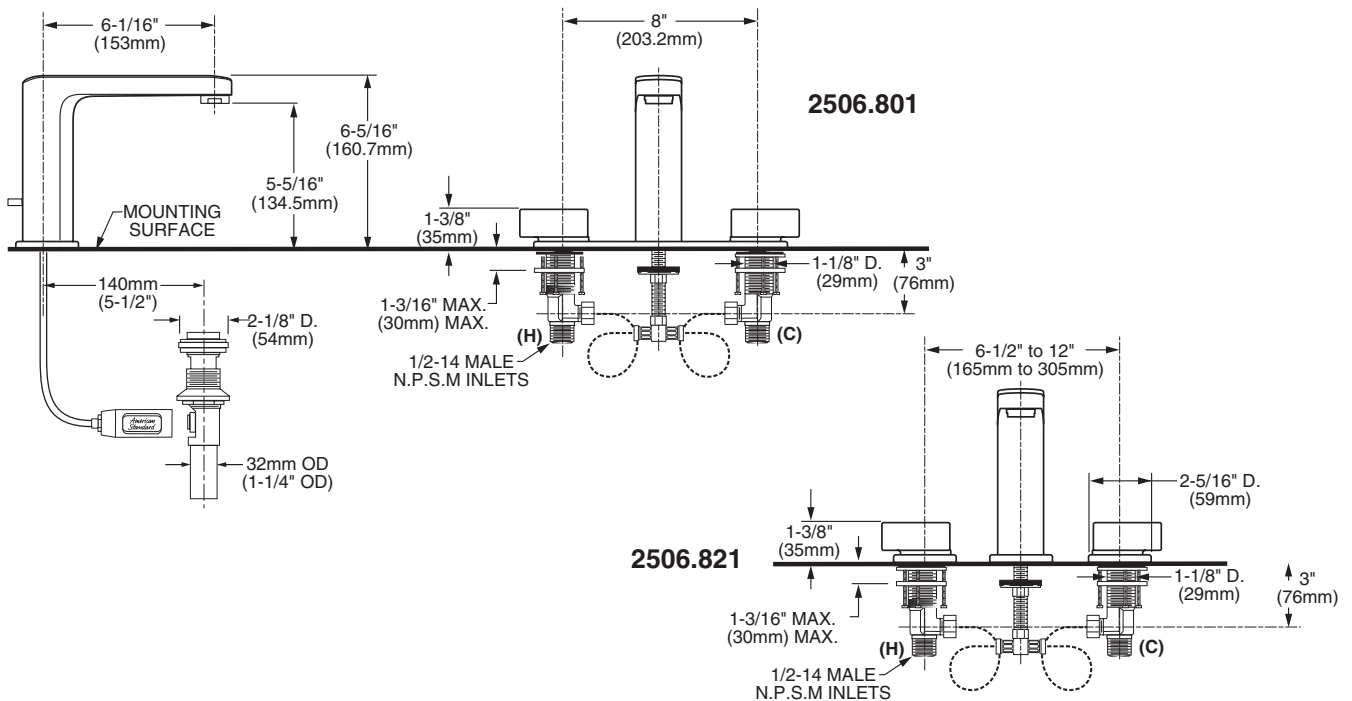

**MODEL NUMBER:**

- ❑ **2506.801 Widespread Lavatory**  
 Metal Speed Connect™ Pop-up drain.  
 Metal Lever handles. "Euro" brass deck plate.
- ❑ **2506.821 Widespread Lavatory**  
 Metal Speed Connect™ Pop-up drain.  
 Metal Lever handles. Individual base escutcheon.

**GENERAL DESCRIPTION:**

Cast brass valve bodies with flexible hose connections for 6" to 12" (152mm to 305mm) installations. 1/4 turn washerless ceramic disc valve cartridges. Brass spout. One-half inch male inlet shanks with brass coupling nuts. 20 inch (500mm) long flexible stainless steel drain cable is pre-assembled to spout. Metal Speed Connect™ drain body with 1-1/4 inch (32mm) tail piece. 2.2 gpm/8.3L/min. maximum flow rate. Choice of "Euro" style (2506.801) version or individual base escutcheons (2506.821).

**Low Lead:** Meets NSF Standard 61/Section 9 & Prop 65 lead requirements.

**Exclusive Speed Connect™ Metal Drain:**

- Fewer parts. Installs in less time.
- No adjustments required - seals the first time, every time.
- Flexible stainless steel cable - installs effortlessly in tight spaces.

**Choice of Finishes:** Available in Polished Chrome or Stainless Steel (PVD).

**SUGGESTED SPECIFICATION:**

Two handle widespread lavatory faucet shall feature cast brass valve bodies with flexible hose connections for 6" to 12" installations. Shall also feature 1/4 turn washerless ceramic disc valve cartridges. Shall also feature a metal drain body with stainless steel cable actuation. Fitting shall be American Standard Model #2506.\_\_\_\_.